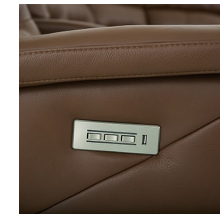

MEMORY FOAM

POWER HEADREST

POWER BUTTON WITH USB CHARGER

BLACK LED CUP HOLDER

OPTIONS

Stainless Steel Cup Holder
 Antique Brass Cup Holder
 Black LED Cup Holder
 Metal Table With Grommet
 Black Table With Grommet
 Grommet Only

FUNCTION

Power Lumbar
 Power recline and power headrest with brushed metal switch and USB charging

COVERS

Leather Like
 Leather
 Fabric

10 Armless Chair
23 x 41 x 41"
59 x 103 x 103 cm

9X Corner Curve Large
54 x 54 x 41"
138 x 138 x 103 cm