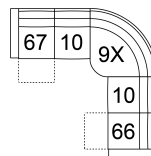

66 RHF Power Recliner w/ Power Headrest

67 LHF Power Recliner w/ Power Headrest

L1 RHF Pwr Recl Pwr/HR Pwr Lumbar

L2 LHF Pwr Recl Pwr/HR Pwr Lumbar

30 x 41 x 41"

75 x 103 x 103 cm

68 Console Loveseat Power Recliner w/ Power Headrest

L8 Console Loveseat Recliner Power w/ Power Headrest & Power Lumbar

72 x 41 x 41"

183 x 103 x 103 cm

IA: 46" / 117 cm

6H Armless Power Recliner w/ Power Headrest

L3 Armless P/Recl Pwr/HR Pwr Lum

23 x 41 x 41"

59 x 103 x 103 cm

POPULAR CONFIGURATIONS

L2/L3/9X/10/L1
106 x 106"
270 x 270 cm

L2/K2/L3/9X/6H/L1
119 x 106"
303 x 270 cm

L2/K2/10/9X/10/L1
119 x 106"
303 x 270 cm

67/10/9X/10/66
106 x 106"
270 x 270 cm

DIMENSIONS

Seat Depth: 21" / 55 cm
Seat Height: 21" / 53 cm
Arm Depth: 34" / 87 cm
Arm Height: 26" / 66 cm
Reclined Depth: 71" / 180 cm

Dimensions shown as Width x Depth x Height.

Dimensions are correct at the time of printing and are subject to change without notice. Actual measurements for each item may vary from what is shown here. Please allow up to a +/- 1 inch difference. Availability may vary by region.