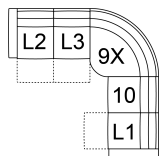

66 RHF Power Recliner w/ Power Headrest

67 LHF Power Recliner w/ Power Headrest

L1 RHF Pwr Recl Pwr/HR Pwr Lumbar

L2 LHF Pwr Recl Pwr/HR Pwr Lumbar

30 x 41 x 41"

75 x 103 x 103 cm

68 Console Loveseat Power Recliner w/ Power Headrest

L8 Console Loveseat Recliner Power w/ Power Headrest & Power Lumbar

72 x 41 x 41"

183 x 103 x 103 cm

IA: 46" / 117 cm

6H Armless Power Recliner w/ Power Headrest

L3 Armless P/Recl Pwr/HR Pwr Lum

23 x 41 x 41"

59 x 103 x 103 cm

POPULAR CONFIGURATIONS

L2/L3/9X/10/L1
106 x 106"
270 x 270 cm

L2/K2/L3/9X/6H/L1
119 x 106"
303 x 270 cm

L2/K2/10/9X/10/L1
119 x 106"
303 x 270 cm

67/10/9X/10/66
106 x 106"
270 x 270 cm

DIMENSIONS

Seat Depth: 21" / 55 cm
Seat Height: 21" / 53 cm
Arm Depth: 34" / 87 cm
Arm Height: 26" / 66 cm
Reclined Depth: 71" / 180 cm

Dimensions shown as Width x Depth x Height.

Dimensions are correct at the time of printing and are subject to change without notice. Actual measurements for each item may vary from what is shown here. Please allow up to a +/- 1 inch difference. Availability may vary by region.