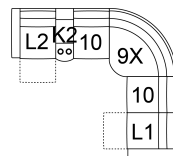

66 RHF Power Recliner w/ Power Headrest

67 LHF Power Recliner w/ Power Headrest

L1 RHF Pwr Recl Pwr/HR Pwr Lumbar

L2 LHF Pwr Recl Pwr/HR Pwr Lumbar

30 x 41 x 41"

75 x 103 x 103 cm

68 Console Loveseat Power Recliner w/ Power Headrest

L8 Console Loveseat Recliner Power w/ Power Headrest & Power Lumbar

72 x 41 x 41"

183 x 103 x 103 cm

IA: 46" / 117 cm

6H Armless Power Recliner w/ Power Headrest

L3 Armless P/Recl Pwr/HR Pwr Lum

23 x 41 x 41"

59 x 103 x 103 cm

POPULAR CONFIGURATIONS

L2/L3/9X/10/L1
106 x 106"
270 x 270 cm

L2/K2/L3/9X/6H/L1
119 x 106"
303 x 270 cm

L2/K2/10/9X/10/L1
119 x 106"
303 x 270 cm

67/10/9X/10/66
106 x 106"
270 x 270 cm

DIMENSIONS

Seat Depth: 21" / 55 cm
Seat Height: 21" / 53 cm
Arm Depth: 34" / 87 cm
Arm Height: 26" / 66 cm
Reclined Depth: 71" / 180 cm

Dimensions shown as Width x Depth x Height.

Dimensions are correct at the time of printing and are subject to change without notice. Actual measurements for each item may vary from what is shown here. Please allow up to a +/- 1 inch difference. Availability may vary by region.