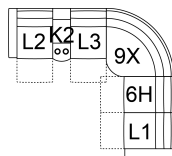

66 RHF Power Recliner w/ Power Headrest

67 LHF Power Recliner w/ Power Headrest

L1 RHF Pwr Recl Pwr/HR Pwr Lumbar

L2 LHF Pwr Recl Pwr/HR Pwr Lumbar

30 x 41 x 41"

75 x 103 x 103 cm

68 Console Loveseat Power Recliner w/ Power Headrest

L8 Console Loveseat Recliner Power w/ Power Headrest & Power Lumbar

72 x 41 x 41"

183 x 103 x 103 cm

IA: 46" / 117 cm

6H Armless Power Recliner w/ Power Headrest

L3 Armless P/Recl Pwr/HR Pwr Lum

23 x 41 x 41"

59 x 103 x 103 cm

POPULAR CONFIGURATIONS

L2/L3/9X/10/L1
106 x 106"
270 x 270 cm

L2/K2/L3/9X/6H/L1
119 x 106"
303 x 270 cm

L2/K2/10/9X/10/L1
119 x 106"
303 x 270 cm

67/10/9X/10/66
106 x 106"
270 x 270 cm

DIMENSIONS

Seat Depth: 21" / 55 cm
Seat Height: 21" / 53 cm
Arm Depth: 34" / 87 cm
Arm Height: 26" / 66 cm
Reclined Depth: 71" / 180 cm

Dimensions shown as Width x Depth x Height.

Dimensions are correct at the time of printing and are subject to change without notice. Actual measurements for each item may vary from what is shown here. Please allow up to a +/- 1 inch difference. Availability may vary by region.