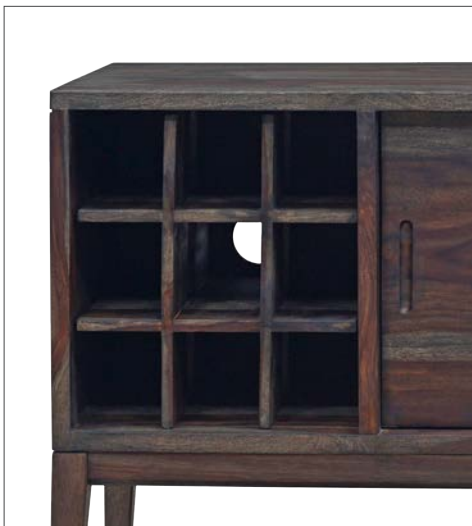

# Fall River Obsidian

---

- Finish: Obsidian
- Solid Sheesham Wood
- Pull out Wine Rack
- Sliding Doors

HC4436501 Sideboard Wine Rack 67"L x 17.5"W x 30.5"H

Other Finish:

Classic  
(Direct Container)