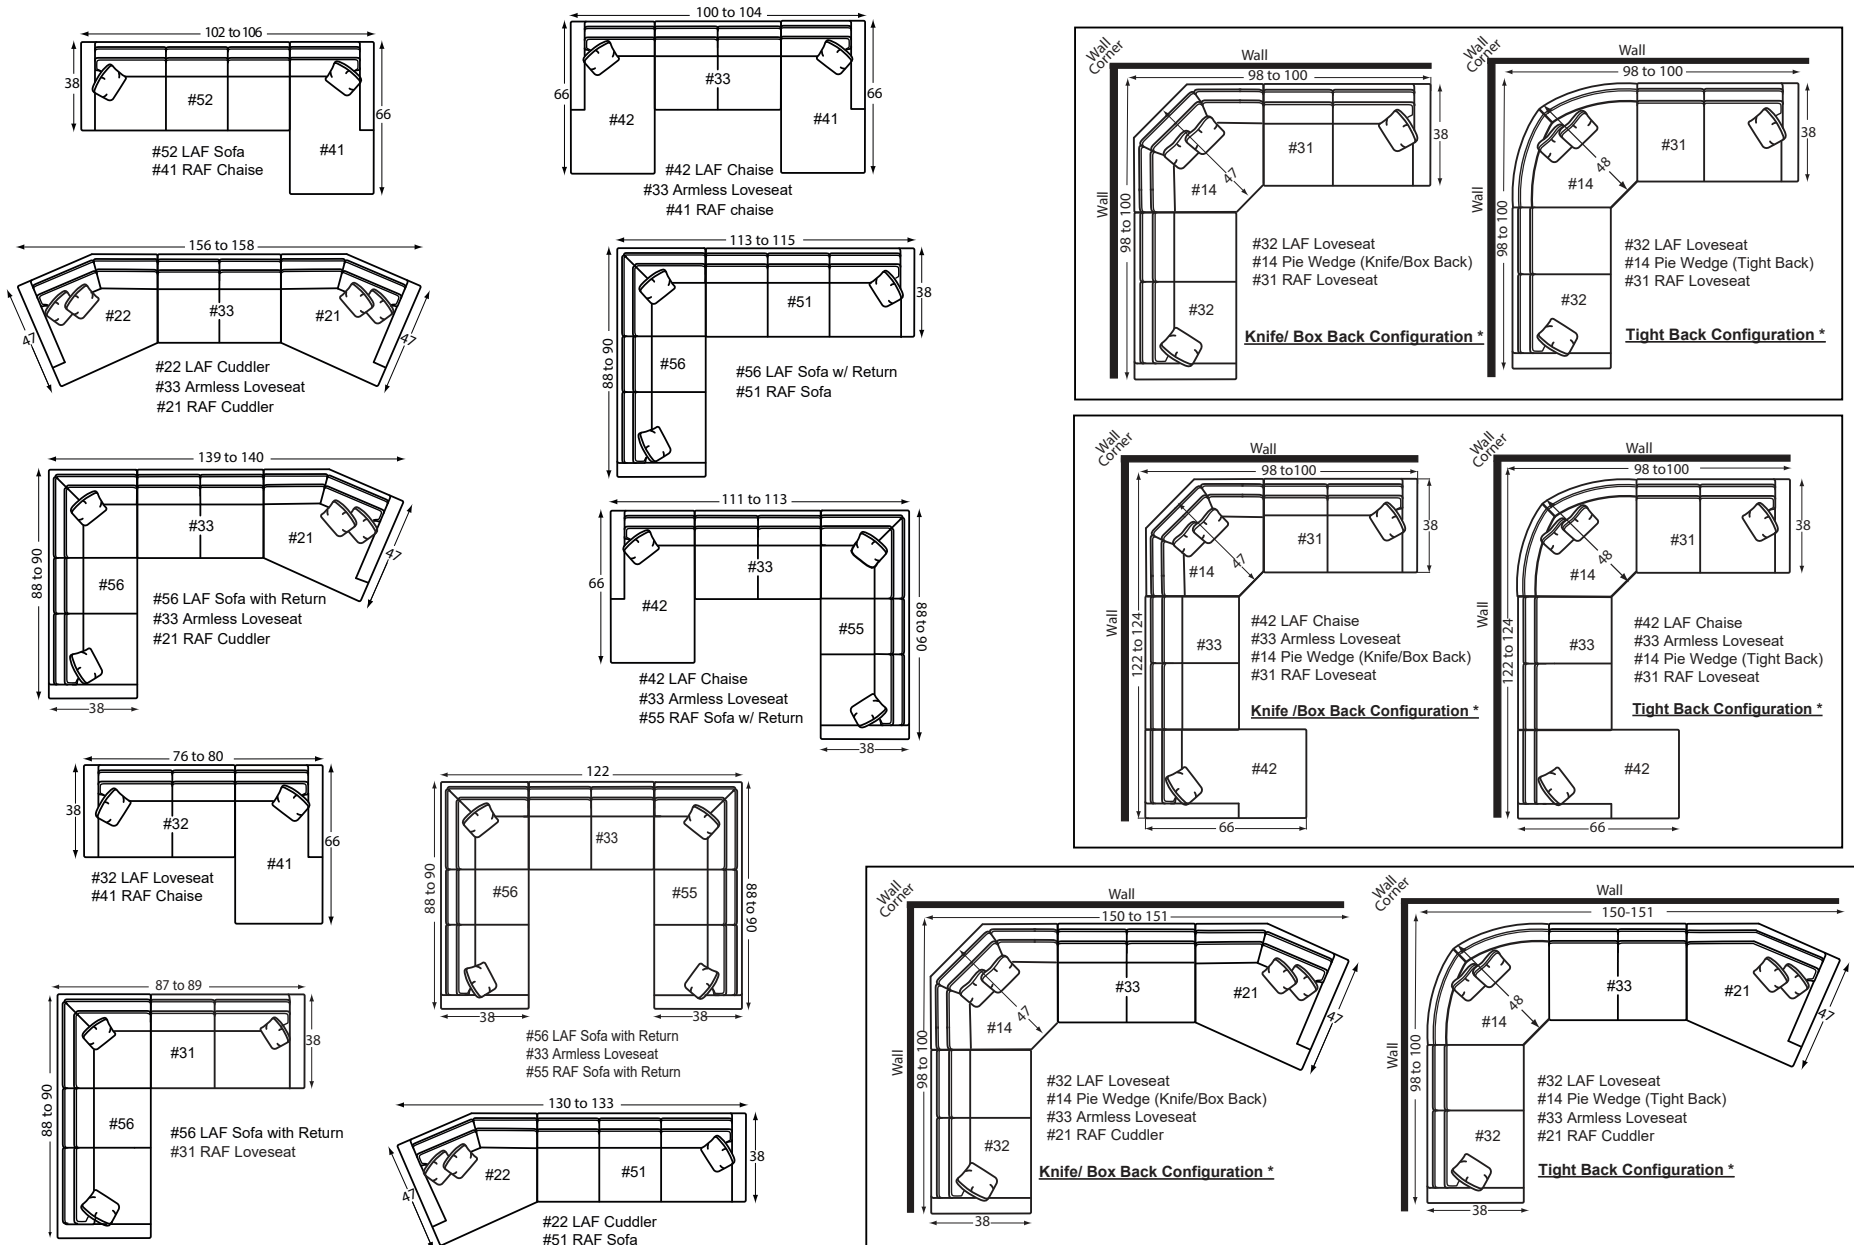

SAMPLE CONFIGURATIONS

* Our tight back pie wedge has a different shape and dimensions than the knife or box back pie wedge.