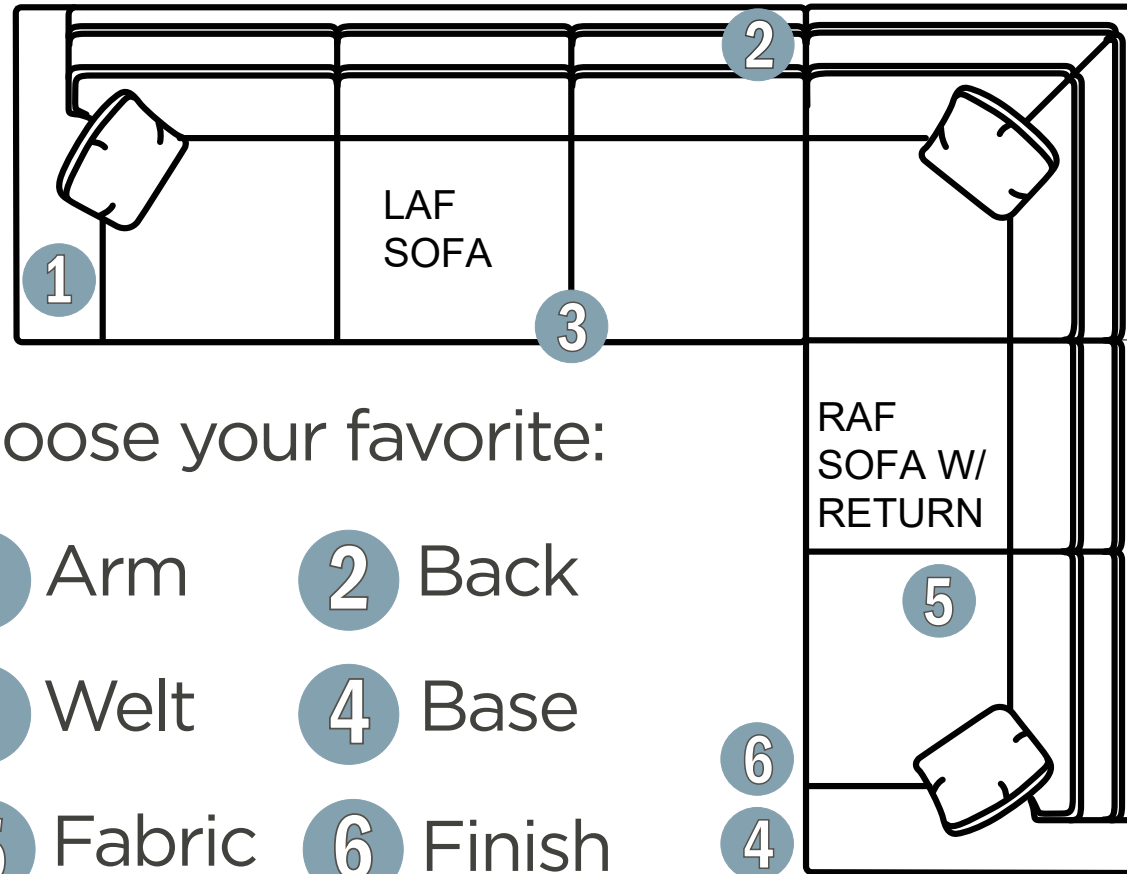

## CUSTOM ORDER UPHOLSTERY COLLECTION

- DESIGNED FOR SMALLER SPACES AND MODERATE BUDGETS
- EXTENSIVE CUSTOM CHOICES
- OVER 30 SKUS
- 6 PIECE CUSTOM COCKTAIL OTTOMAN PROGRAM

Choose your favorite:

- |                 |                 |
|-----------------|-----------------|
| <b>1</b> Arm    | <b>2</b> Back   |
| <b>3</b> Welt   | <b>4</b> Base   |
| <b>5</b> Fabric | <b>6</b> Finish |