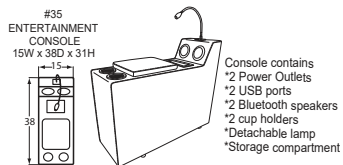

DESIGNING A ROOM FULL OF FURNITURE HAS NEVER BEEN SO EASY! 40 PIECES TO CHOOSE FROM—ENDLESS POSSIBILITIES!

- Arm Height for all pieces with an arm: 25"
- Seat Depth for all pieces: 24" (excluding the #14 Pie Wedge & -21/-22 Cuddler pieces.)

1. **(P)** - Indicates that this piece is also available with a power motion recliner on the seat next to the arm.
2. Sofa & Loveseat have two recliners, one next to each arm. All others have one.
   - To order this piece with the power option simply add a P to the end of the style number.
   - All styles with power must have semi-attached backs. No loose backs.
   - Power pieces require a 3" wall clearance.
   - Note: Not all pieces are available with power option.