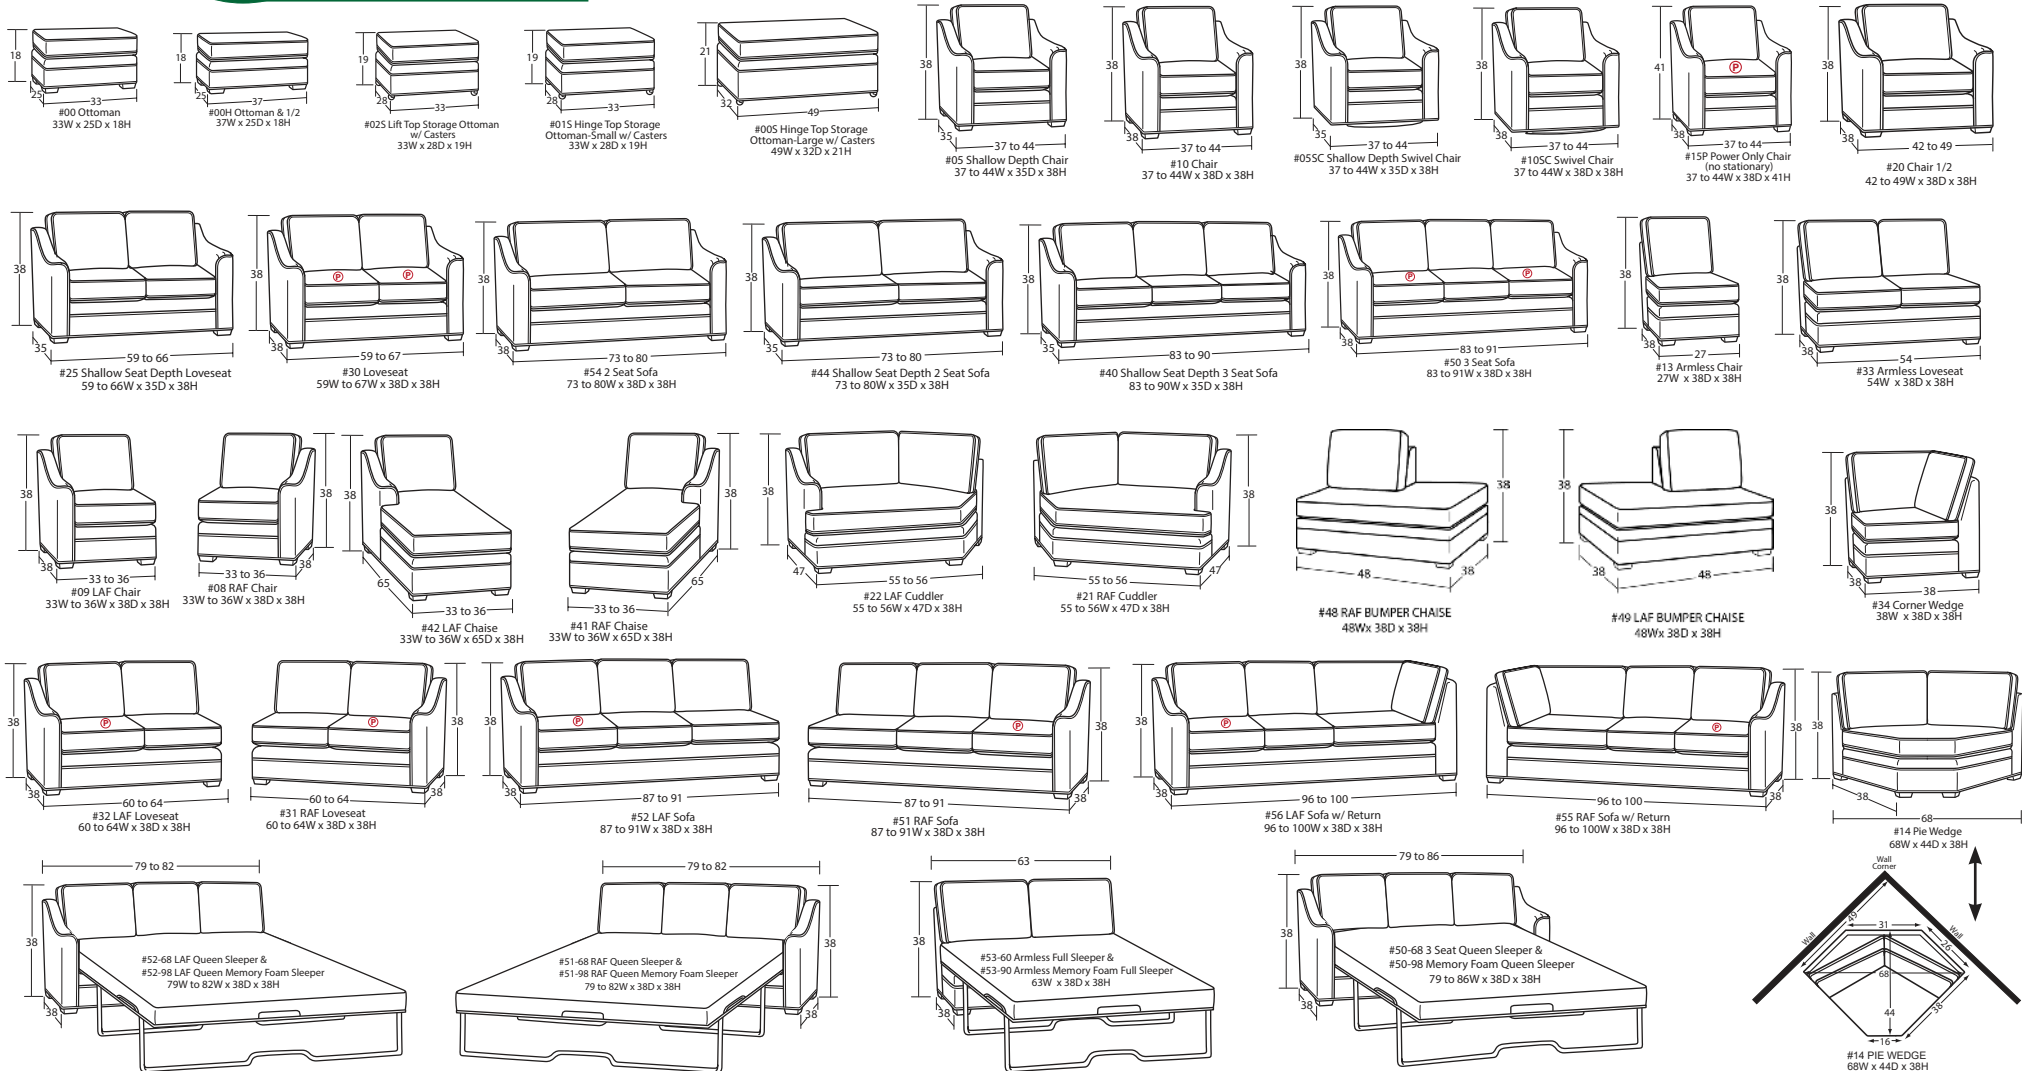

DESIGNING A ROOM FULL OF FURNITURE HAS NEVER BEEN SO EASY! 40 PIECES TO CHOOSE FROM—ENDLESS POSSIBILITIES!

- Arm Height for all pieces with an arm: 25"
- Seat Depth for all pieces: 24" (excluding the #14 Pie Wedge & -21/-22 Cuddler pieces.)

1. **(P)** - Indicates that this piece is also available with a power motion recliner on the seat next to the arm.
2. Sofa & Loveseat have two recliners, one next to each arm. All others have one.
   - To order this piece with the power option simply add a P to the end of the style number.
   - All styles with power must have semi-attached backs. No loose backs.
   - Power pieces require a 3" wall clearance.
   - Note: Not all pieces are available with power option.