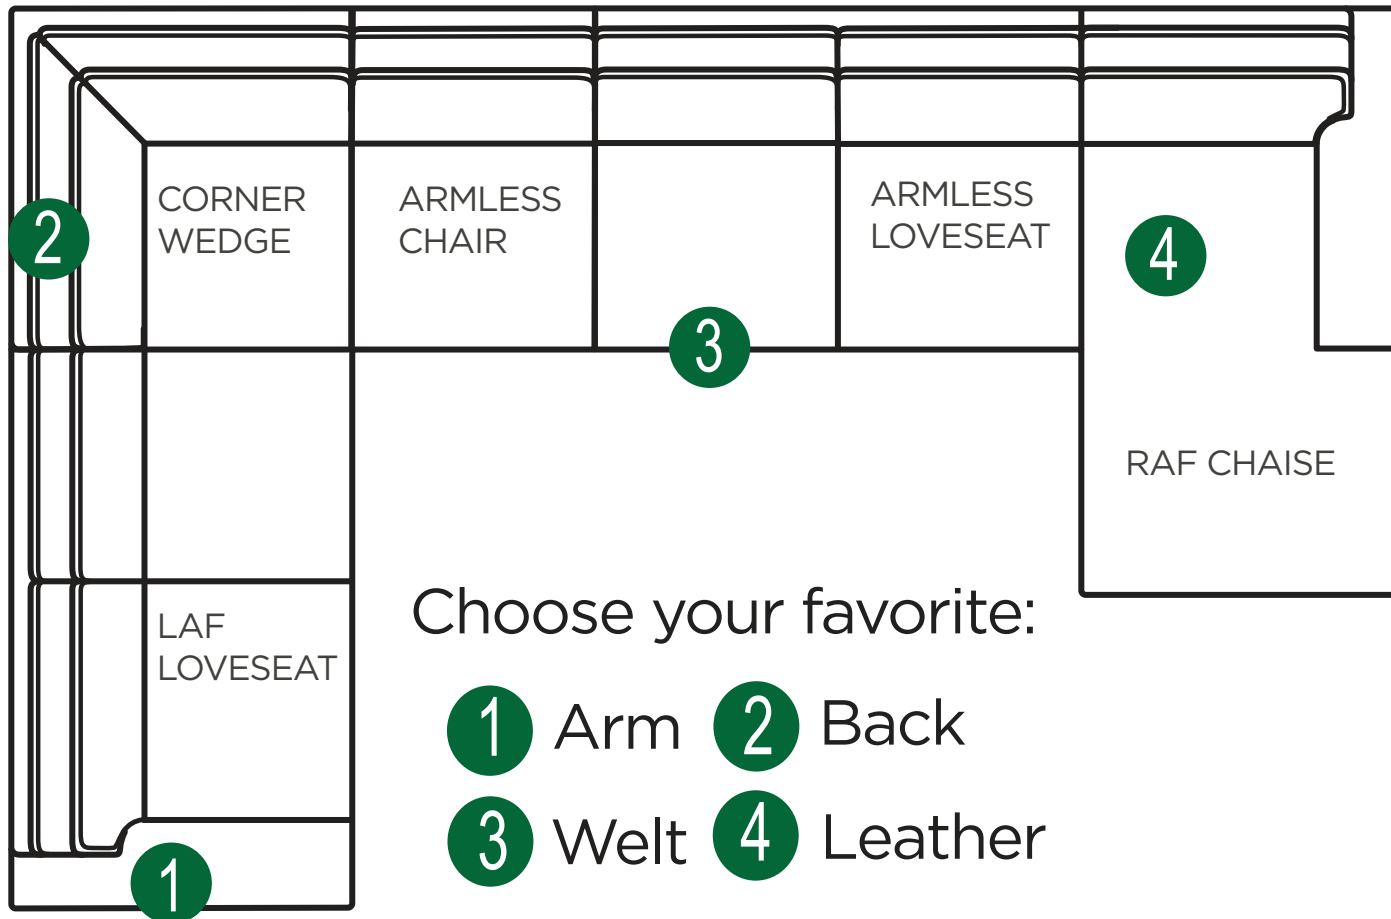

CUSTOM ORDER UPHOLSTERY COLLECTION

- 50 PREMIUM LEATHER CHOICES
- 100% TOP GRAIN LEATHER-
  NO VINYL OR SPLITS
- POCKETED COIL SEAT CUSHIONS