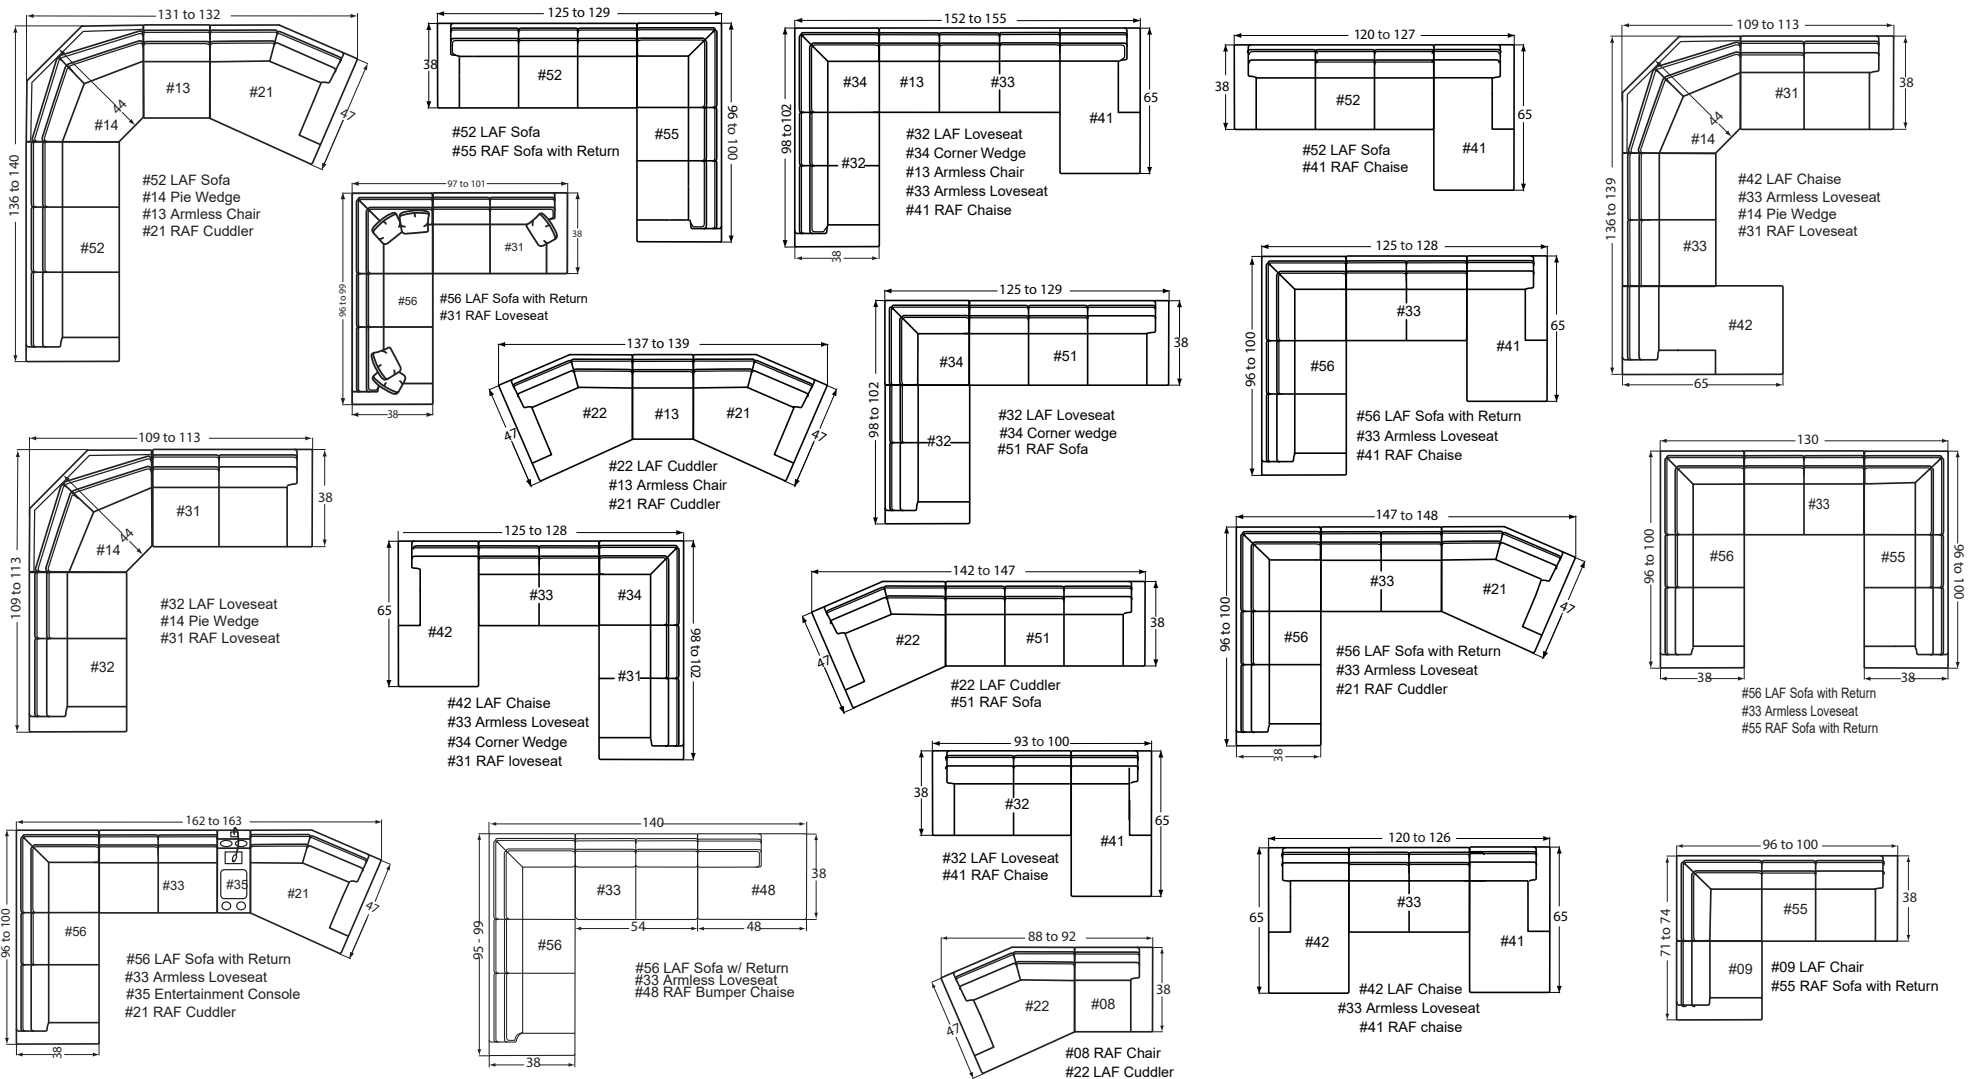

SAMPLE CONFIGURATIONS

(Applicable for both power & non-power pieces)