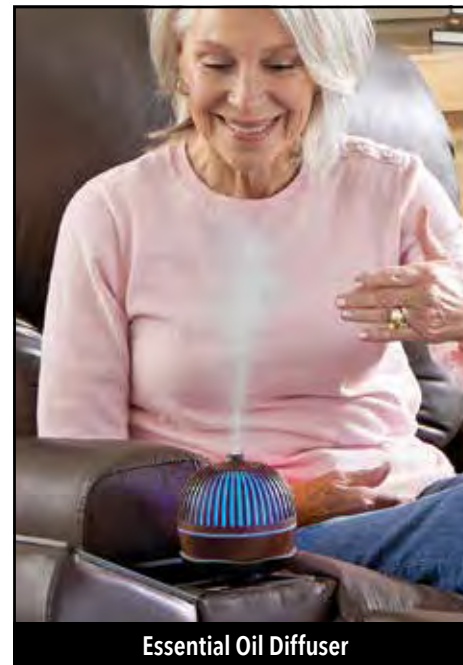

Bluetooth Speaker

Essential Oil Diffuser

Stem Glass Holder

* Not compatible with the UC571.

ELEVATE YOUR WELLNESS & COMFORT

WITH NIRVANA™ SWEDISH AIR MASSAGE WITH FULL-BODY FAR INFRARED HEAT THERAPY

Nirvana™ inflating air massage chambers that elongates muscles from prolonged sitting!