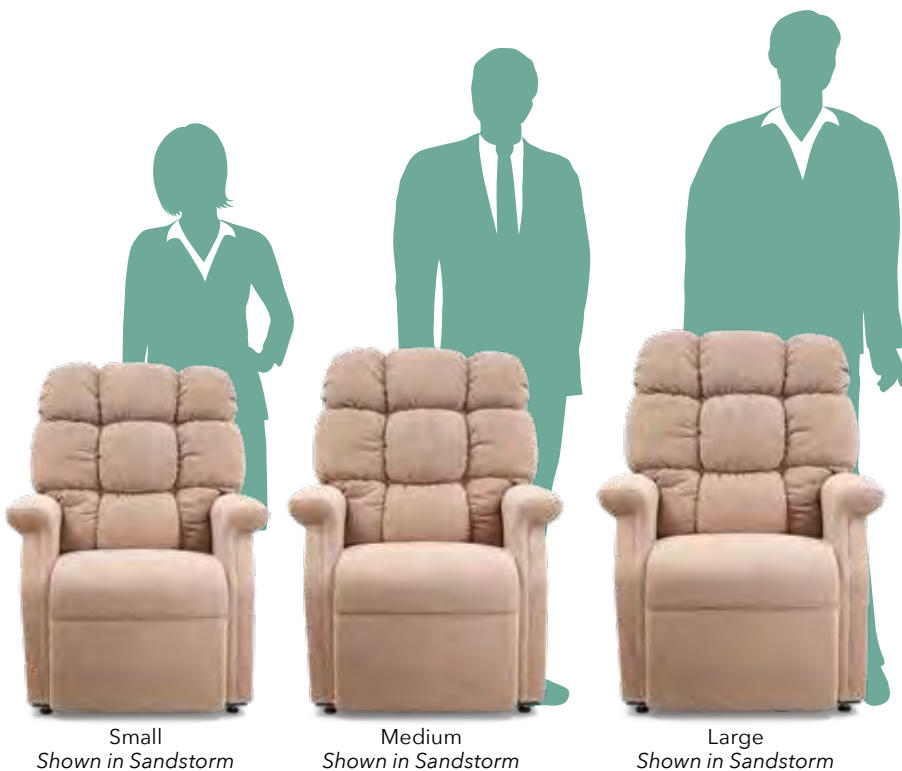

ONE CHAIR STYLE, THREE SIZES, ONE ADJUSTABLE COMFORT ZONE

AURORA UC480 Small, Medium & Large

1-Zone Comfort for Convenient Lift & Recline

The **AURORA** power lift recliner combines timeless style with exceptional comfort. Featuring a supportive biscuit backrest and a plush, cushioned seat, it's designed for hours of relaxation. Available in three sizes, this recliner offers a seamless reclining experience with a simple two-button hand control, effortlessly transitioning you from sitting to reclining to standing—all while providing full-body support.