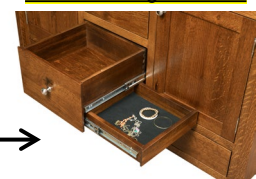

Picture coming soon
Hidden Treasures 4 Door Hutch Top
SKU: HID8070HT-LL
14"D, 78"W, 40½"H
1 glass shelf, glass sides, and linear lighting

Hidden Treasures 78" Server
SKU: HIDQD8070S-SC
19"D, 78"W, 40¼"H
Soft-close drawers, a Secret Drawer inside Middle bottom drawer, 2 wood shelves, and a 14" pull-out serving tray.

Secret Storage Drawer