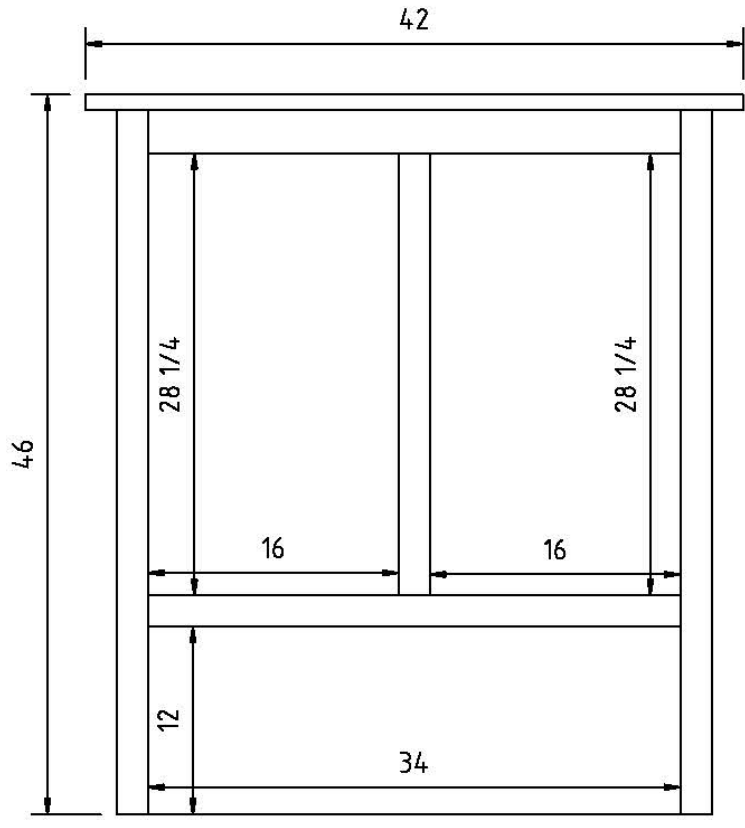

2 DOOR CASE GOOD LINE DRAWINGS

SKU: WN12200HT-LL 15" Deep

SKU: WN4020HB-SC 18" Deep