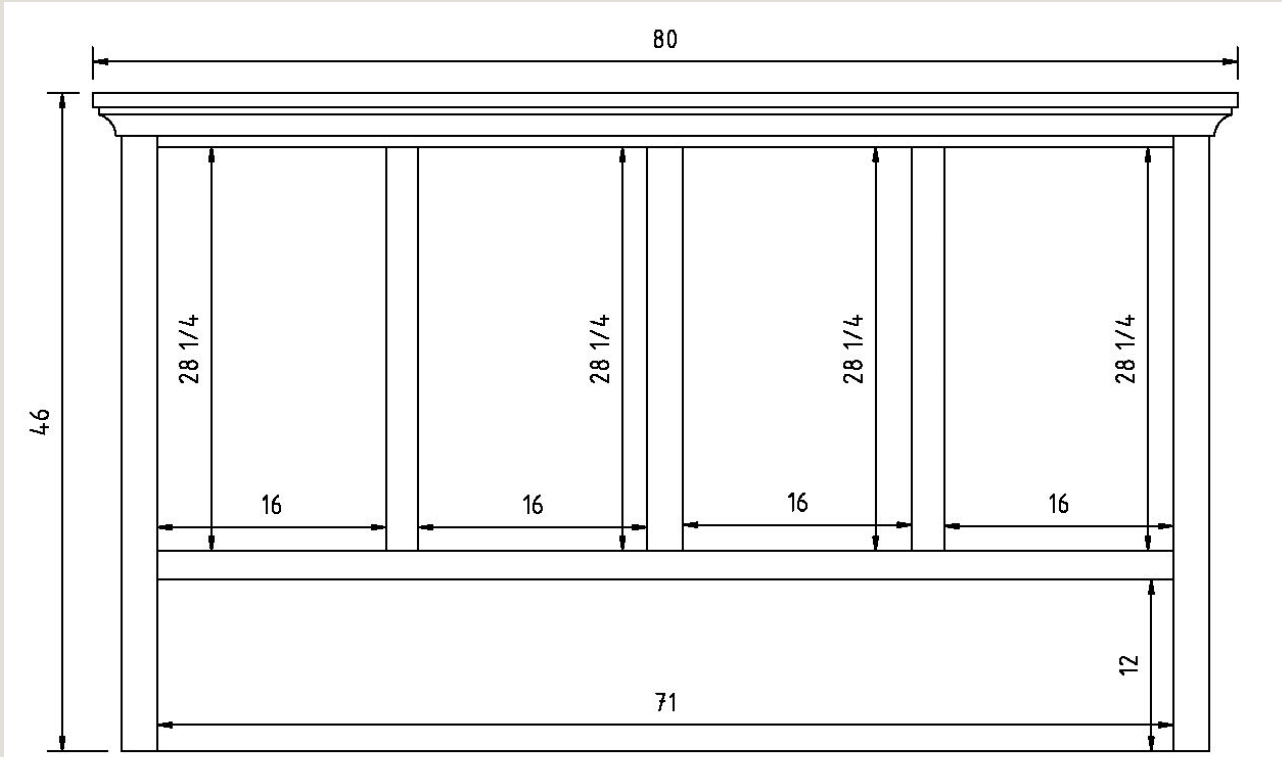

4 DOOR CASE GOOD LINE DRAWINGS

SKU: NW5040HT-LL

15" Deep

SKU: NW5040HB-SC

18" Deep