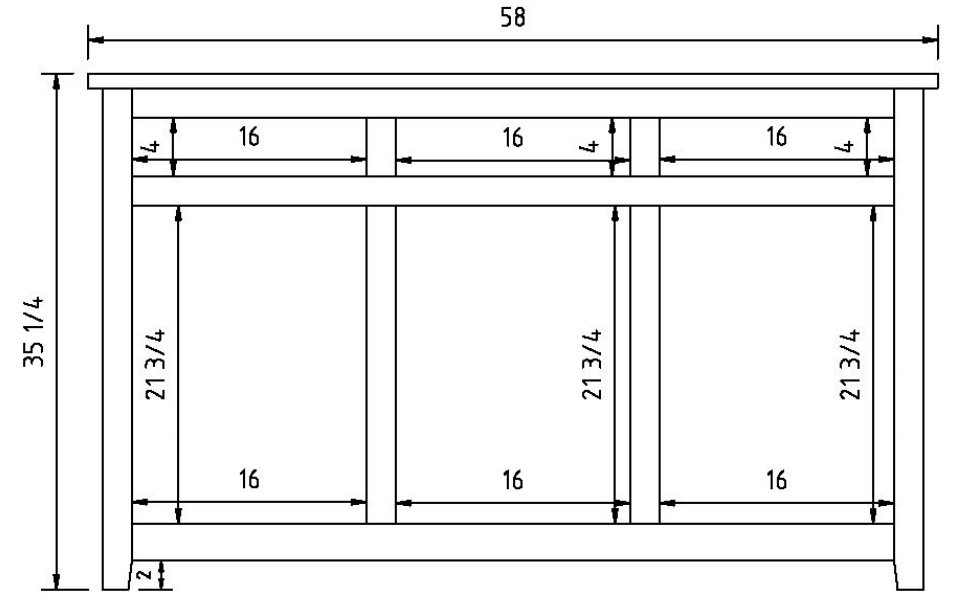

3 DOOR CASE GOOD LINE DRAWINGS

SKU: SDL3030HT

13 1/4" Deep

SKU: SDL3032HB

19" Deep

SKU: MM16600HB-LL

18" Deep

Line Drawing Coming Soon

SKU: WN4030HT-LL

15" Deep

SKU: WN4030HB-SC

18" Deep