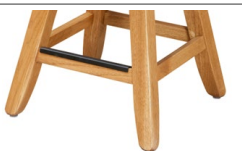

All swivel barstools come std w/ 51 Ball Bearing Memory Swivels (rated @300 lbs)
Available with 360° Swivels - Free

Barstools come std w/ Black Metal Kickplates