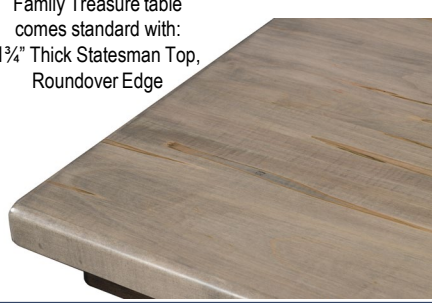

54x54 Solid Top, Seats 6
Dining SKU: FTR5454-0L
Counter SKU: FTR5454-0L-C
Bar SKU: FTR5454-0L-B

54x54 2-12"Leaves, Seats 8
stores 0L, 2L w/apron
Dining SKU: FTR5454-2L
Counter SKU: FTR5454-2L-C
Bar SKU: FTR5454-2L-B

54x72 Solid Top, Seats 6
Dining SKU: FTR5472-0L
Counter SKU: FTR5472-0L-C
Bar SKU: FTR5472-0L-B

54x72 4-12"Leaves, Seats 10
stores 2L, 0L w/apron
Dining SKU: FTR5472-4L
Counter SKU: FTR5472-4L-C
Bar SKU: FTR5472-4L-B

60x60 Solid Top, Seats 6
Dining SKU: FTR60-0L
Counter SKU: FTR60-0L-C
Bar SKU: FTR60-0L-B

60x60 2-12"Leaves, Seats 8
stores 0L, 2L w/apron
Dining SKU: FTR60-2L
Counter SKU: FTR60-2L-C
Bar SKU: FTR60-2L-B