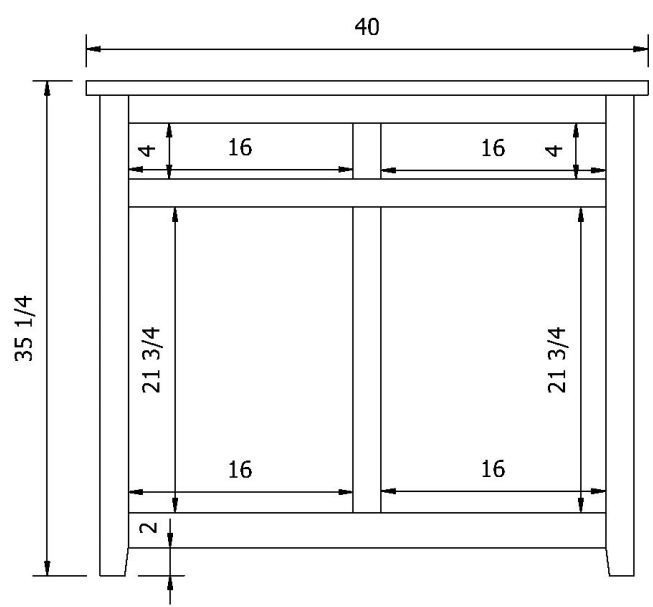

SKU: CLA5020HB-SC 18" Deep