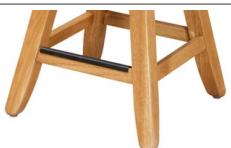

Barstools come std w/ **Black Metal Kickplates**