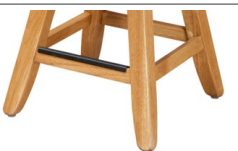

Barstools come std w/ Black Metal Kickplates

Interlock Wine Server
SKU: INT6010S-SC
17 1/2"D, 48"W, 40"H
Soft-close drawers, 2 wood shelves, and 2-14" pullout serving trays