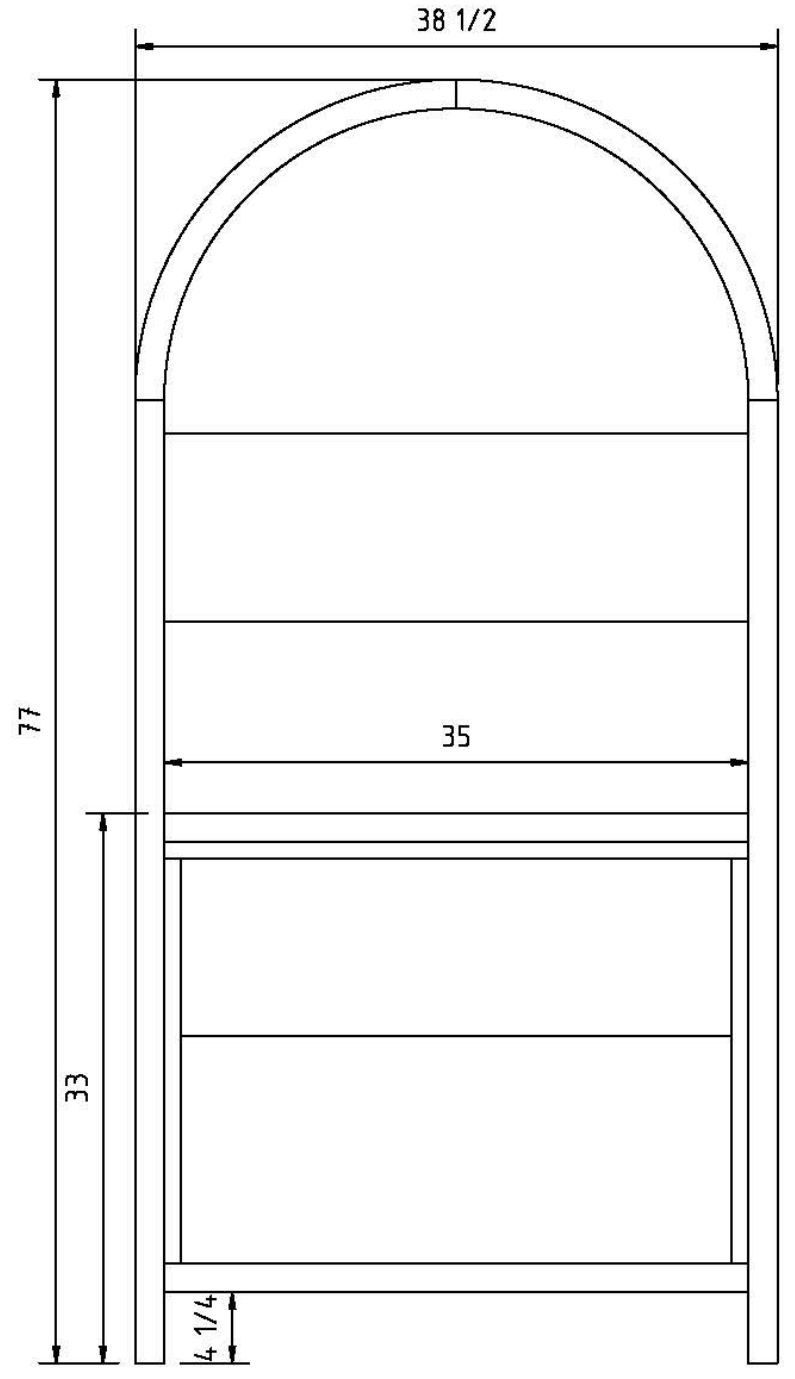

SKU: CAS1100H-LL 18" Deep