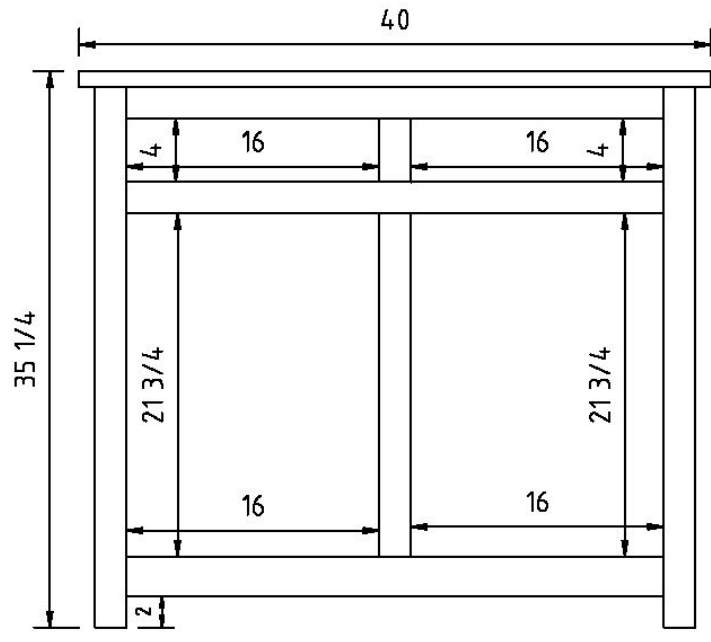

SKU: MM15500HB-LL 18" Deep