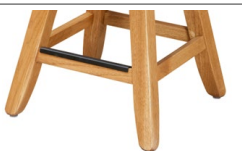

Barstools come std w/ Black Metal Kickplates