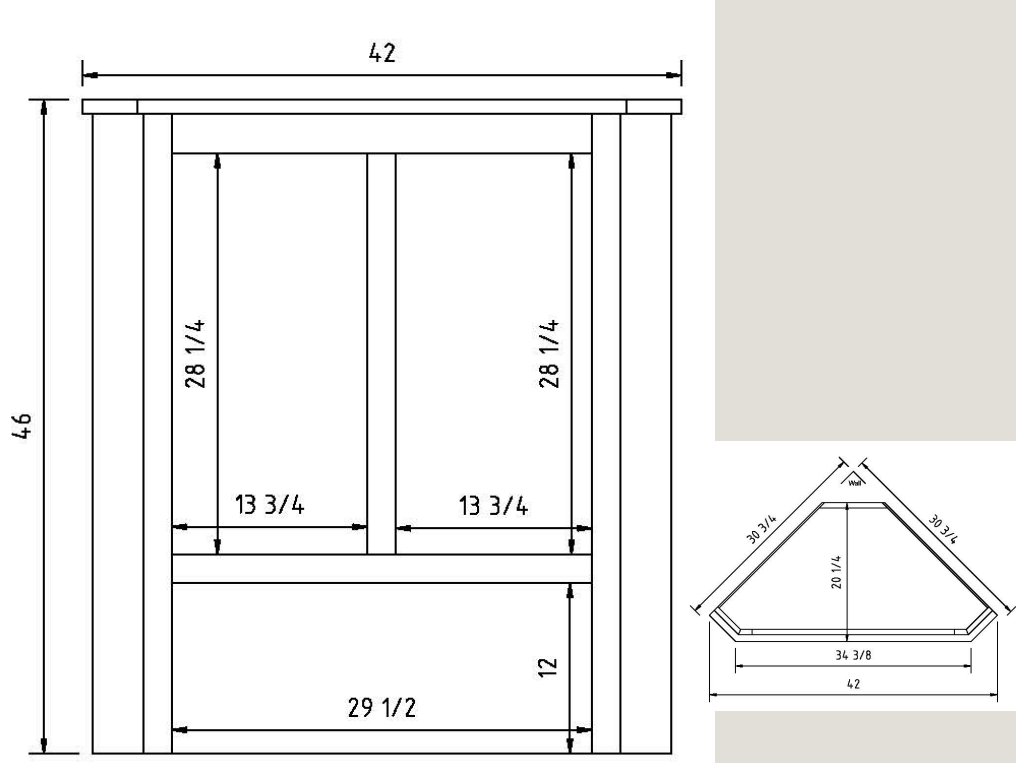

SKU: CAS5020CORNHT-LL 21 1/4" Deep