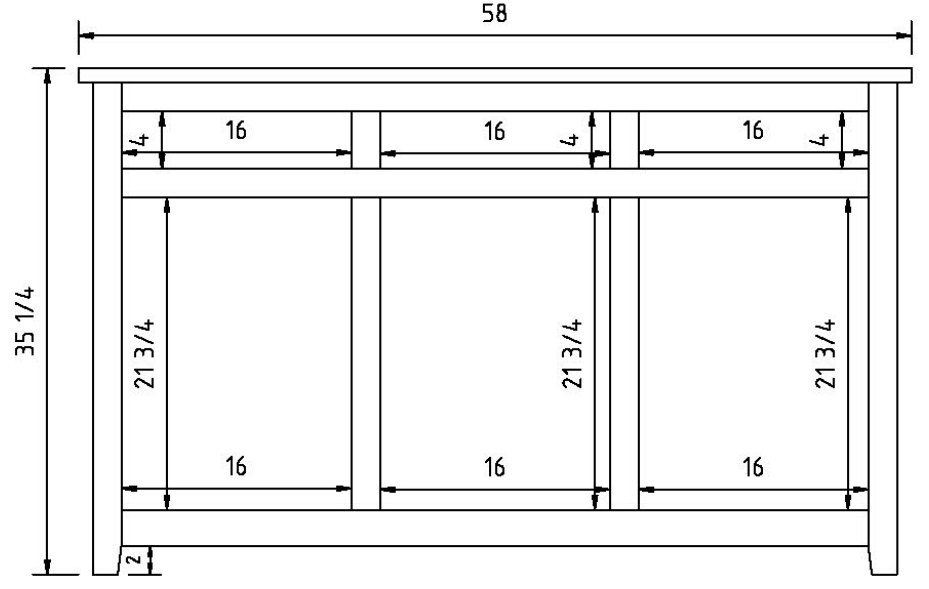

SKU: ST5030HB-SC 18" Deep