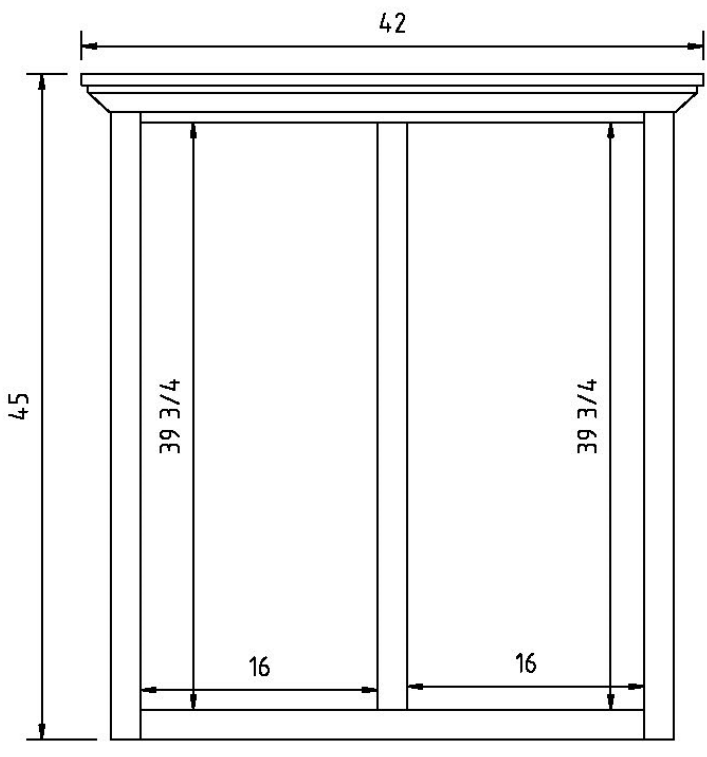

2 DOOR CASE GOOD LINE DRAWINGS

SKU: CI6030HT-LL 15" Deep