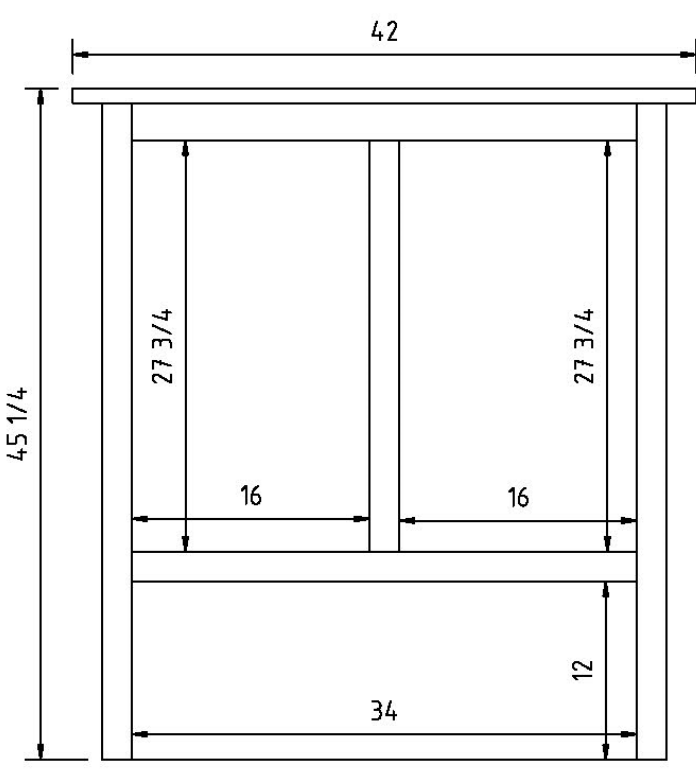

SKU: CLT4020HT-LL 15" Deep