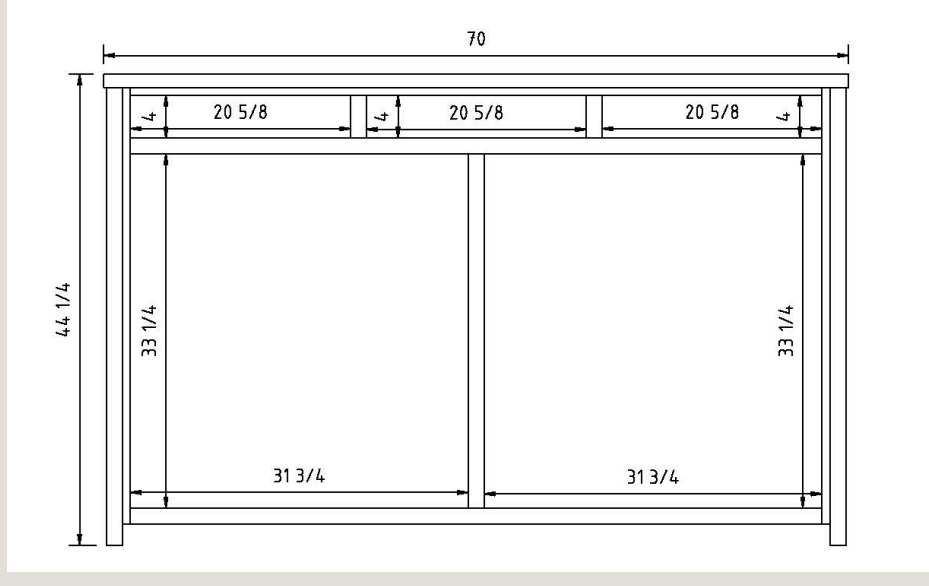

4 DOOR CASE GOOD LINE DRAWINGS

18" Deep

SKU: CAS70043HB