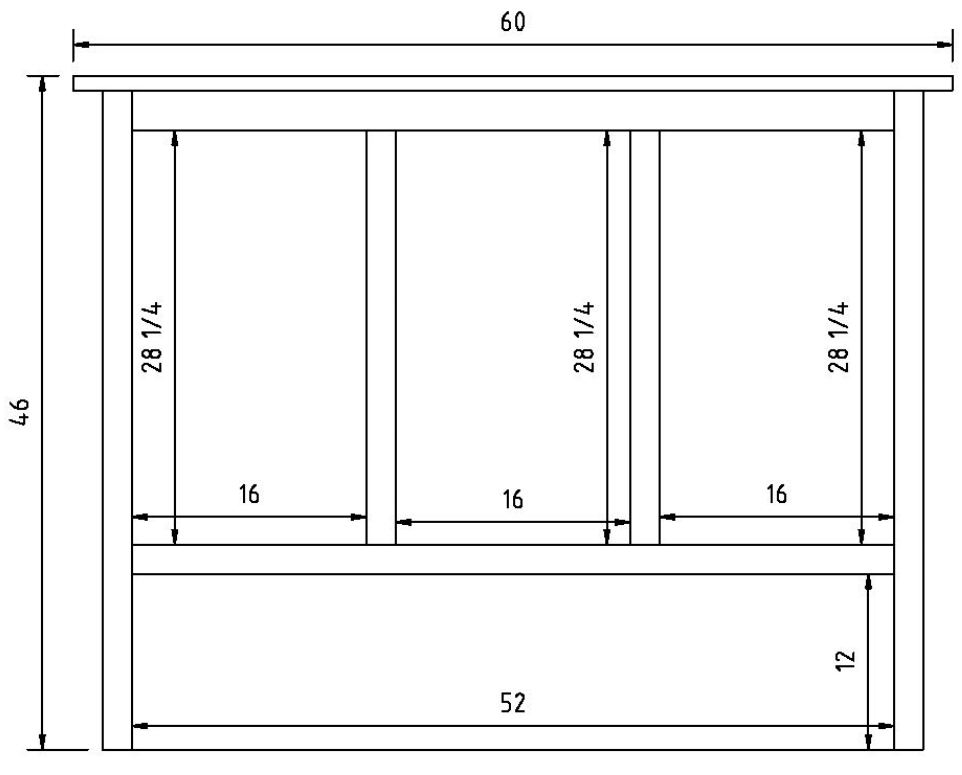

SKU: MM16600HB-LL

18" Deep

Line Drawing Coming Soon

SKU: WN4030HT-LL

15" Deep

SKU: WN4030HB-SC

18" Deep