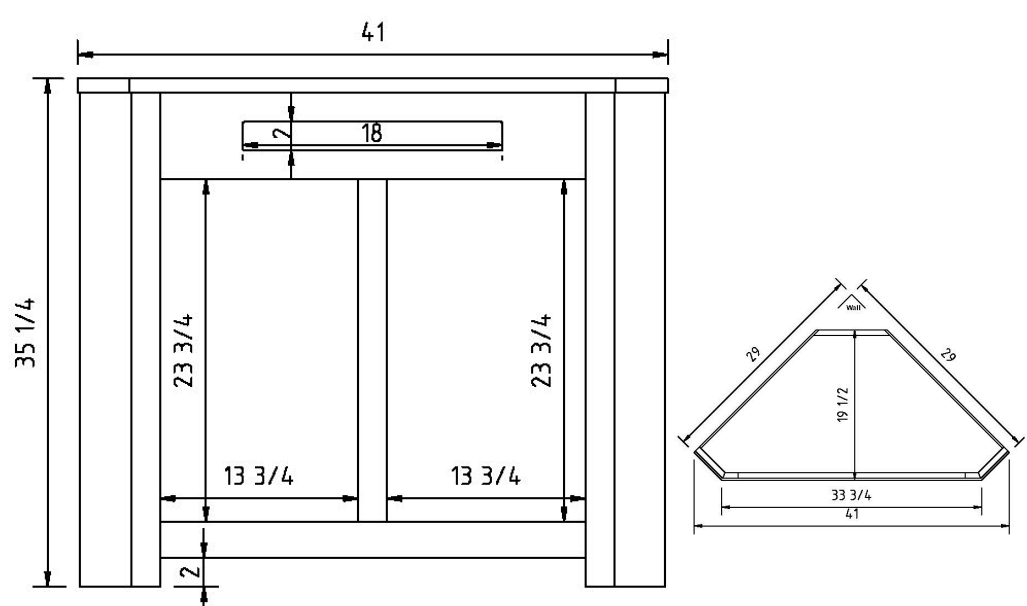

SKU: CAS4020CORNHB 19 1/2" Deep