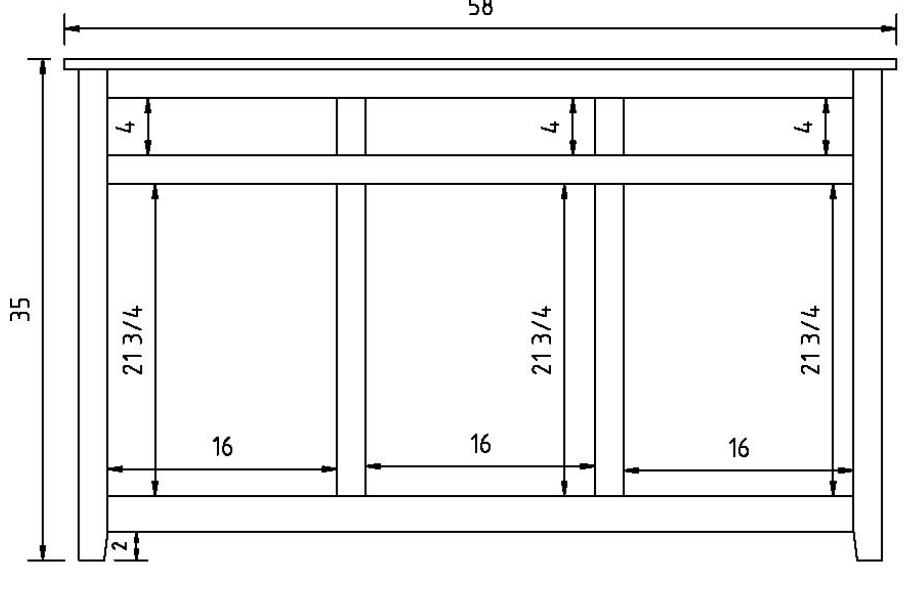

SKU: PT6020HB-SC 18" Deep