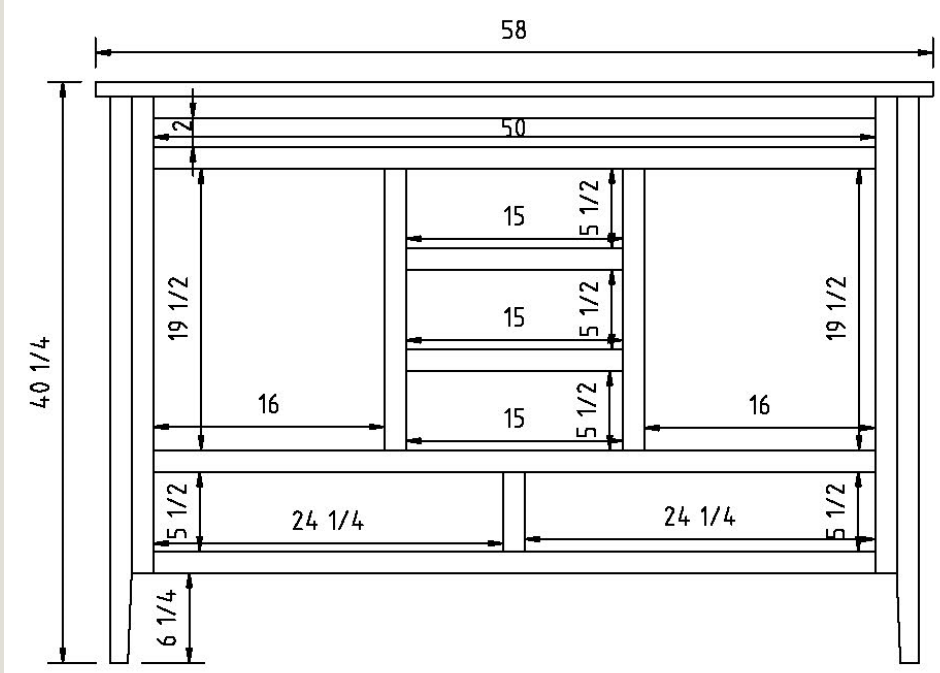

SKU: FA2110S

19" Deep

Line Drawing Coming Soon

SKU: FNQD8050S-SC

19" Deep