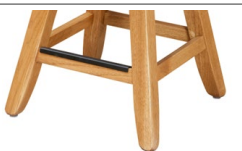

## Jumbo Saddle Stationary Backless Stool

18"W, 16"D, 18"H  
 Dining SKU: 5518-18  
 18"W, 16"D, 24"H  
 Counter SKU: 5518-24  
 18"W, 16"D, 30"H  
 Bar SKU: 5518-30

Dining Chairs & Stools default to wood seat.  
 All Stools are available with arms.  
 Add "-ARM" suffix to each SKU.  
 Need for Speed Covers - Free

All swivel barstools come std w/ 51 Ball Bearing Memory Swivels (rated @300 lbs)  
 Available with 360° Swivels - Free

Barstools come std w/ Black Metal Kickplates

**Bourbon Trail Wine Server**  
 SKU: BRT6010S-SC  
 17 1/2"D, 48"W, 40"H  
 Soft-close drawers, 2 wood shelves, and 2-14" pullout serving trays