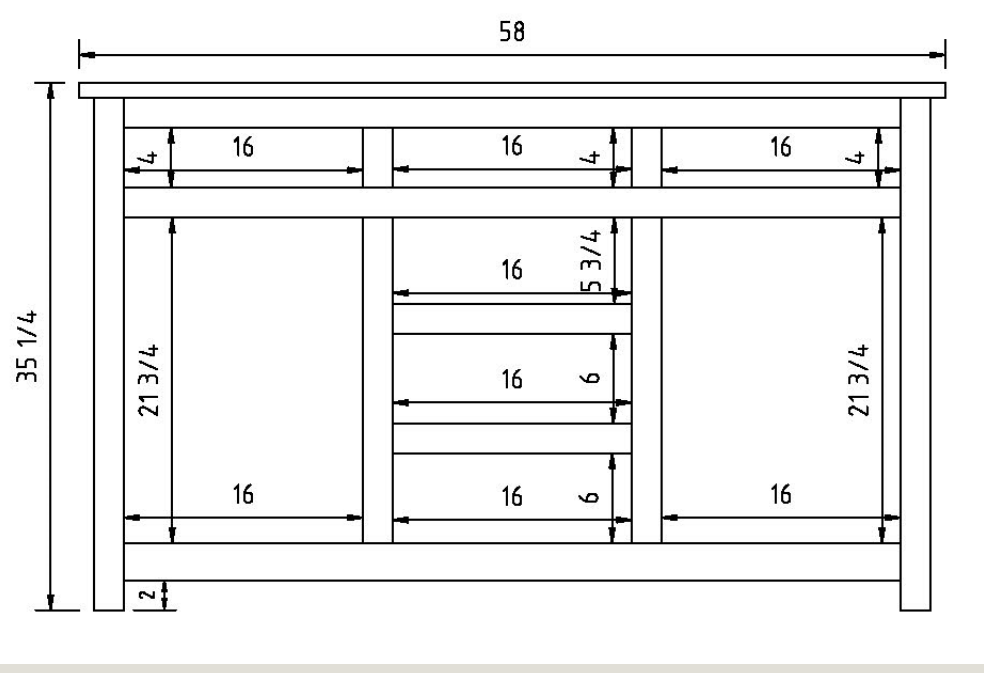

SKU: CASQD8040S-SC 19" Deep

SERVERS LINE DRAWINGS

SKU: BH4050HB-SC 18" Deep