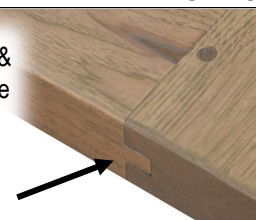

48x72 3-16" Leaves, Seats 12 stores 1L, 0L w/apron
Dining SKU: EL4872-3L
Counter SKU: EL4872-3L-C
Bar SKU: EL4872-3L-B

Trestle Tables come std. w/Gear Slides | Tables come std. 30" Dining Height

Even though the tree is dead, Solid Hardwood will expand & contract due to changes in humidity. Breadboard Tops have boards running parallel and perpendicular. You can expect this tenon to expand & contract in different climates. To minimize the movement, the ideal humidity is 40-45%.