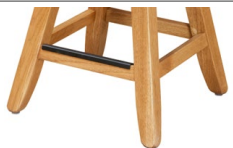

## Small Space Ladder Memory Swivel Barstool

19"W, 17½"D, 41¾"H  
 Counter SKU: SSL106-S24SW  
 19"W, 17½"D, 47¾"H  
 Bar SKU: SSL106-S30SW

**Dining Chairs & Stools default to wood seat. All Stools are available with arms. Add "-ARM" suffix to each SKU. Need for Speed Covers - Free**

All swivel barstools come std w/ 51 Ball Bearing **Memory Swivels** (rated @300 lbs) Available with 360° Swivels - Free

Barstools come std w/ **Black Metal Kickplates**