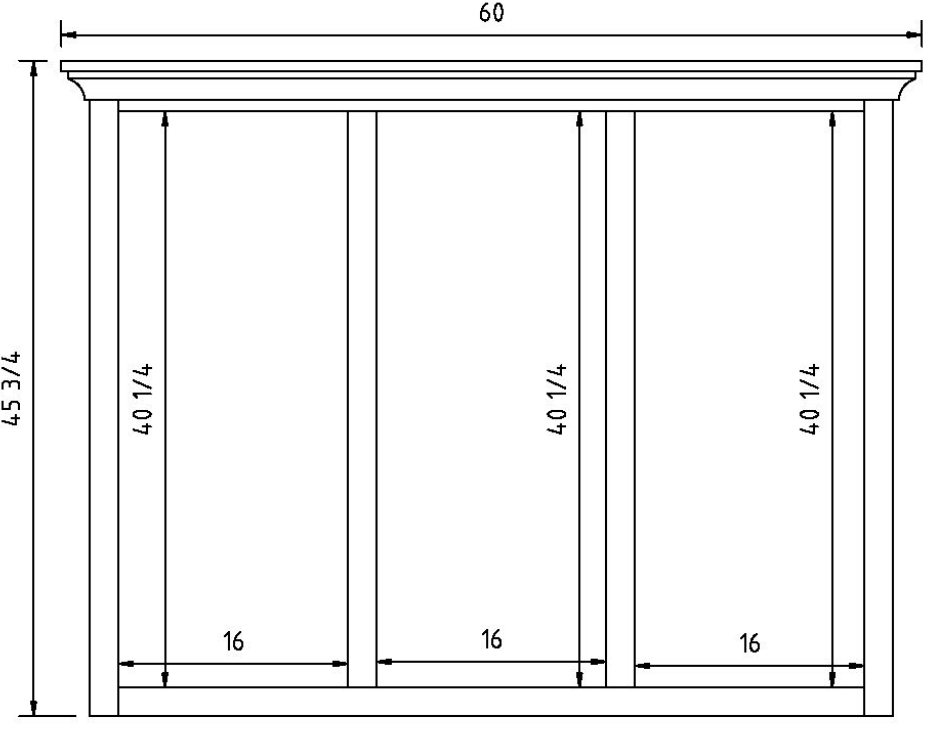

SKU: PT6020HT-LL 15" Deep