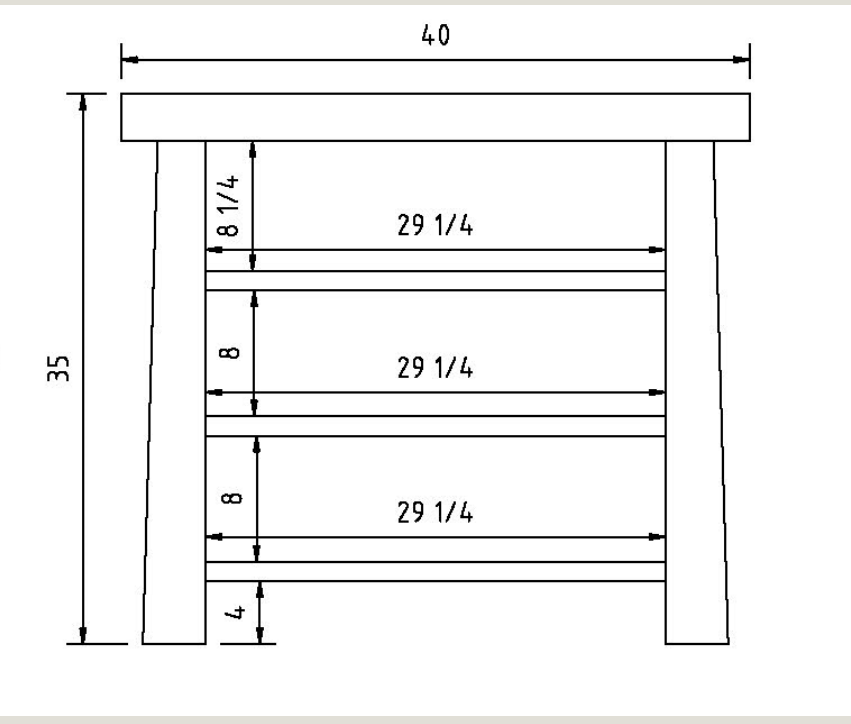

SERVERS LINE DRAWINGS

SKU: CMR7240CGHB

22" Deep