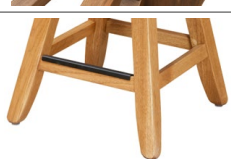

Barstools come std w/ **Black Metal Kickplates**

Portland Server
SKU: PL8050S-SC
19"D, 58"W, 40 1/4"H
Soft-close drawers, 2 wood shelves, and 1-14" pullout serving tray

Portland 2 Door Hutch Top
SKU: PL5020HT-LL
15"D, 42"W, 45 1/4"H
2 glass shelves, and linear lighting