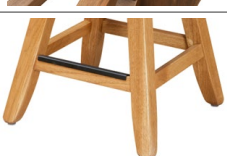

Barstools come std w/ Black Metal Kickplates