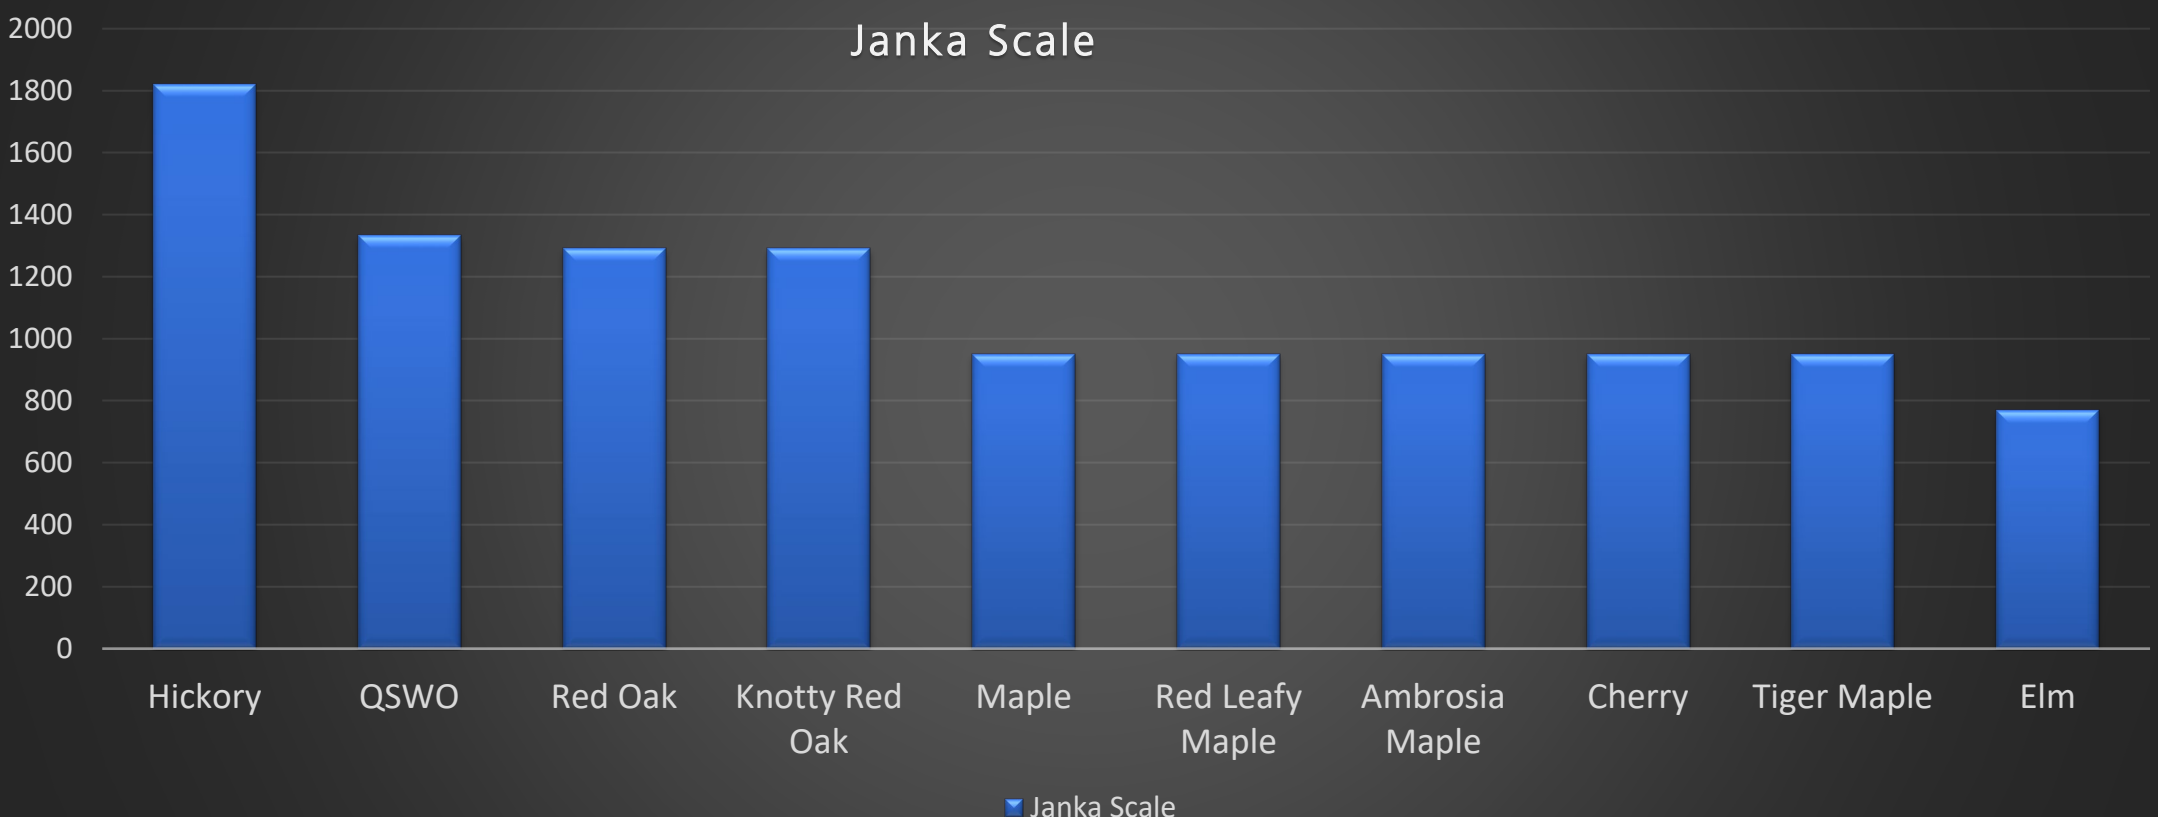

ELM *Janka Scale: 769*

With excellent pliability, Elm is the softest hardwood we offer but a great choice for decorative styles. Found in light and darker shades of brown, it features a unique interlocking grain.

FLAT SAWN WHITE OAK = DISCONTINUED

Janka Scale embodies the pressure in pounds that it takes to mar the hardwood, A higher numbers means the wood is harder. See below for a Graph comparison to each species.