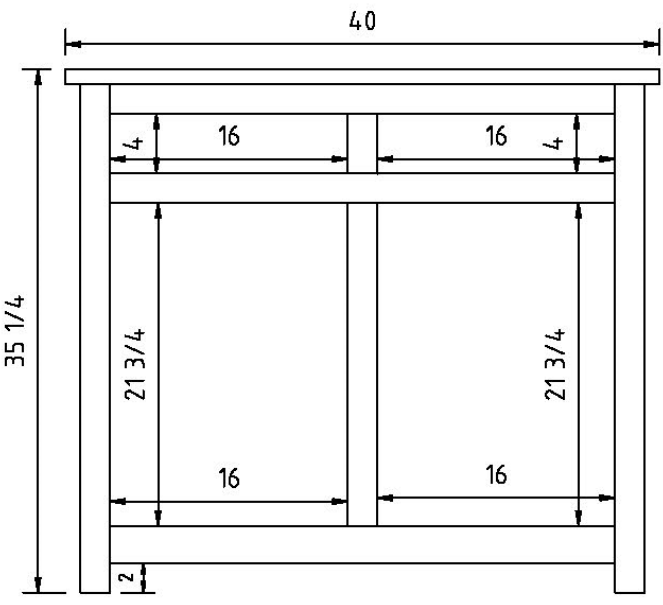

SKU: CLT4020HB-SC 18" Deep