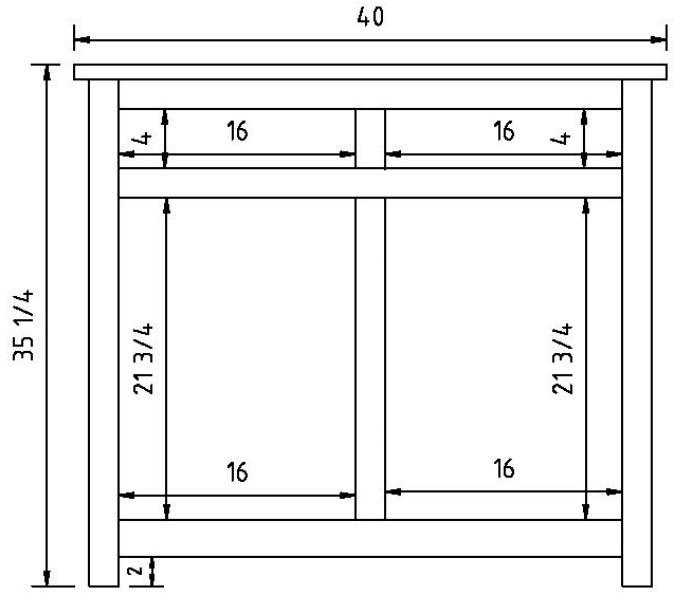

SKU: CI6030HB-SC 18" Deep