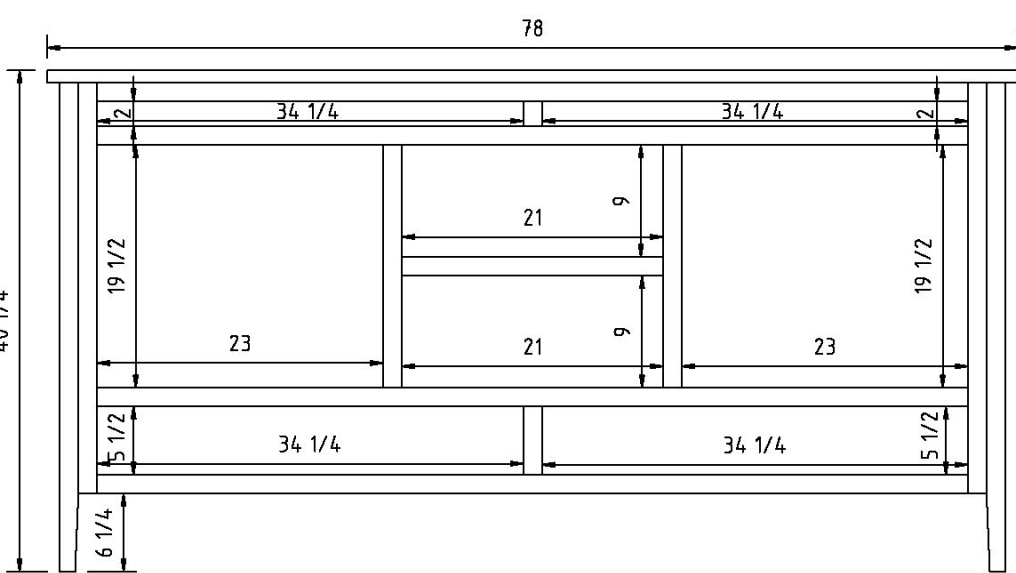

SKU: KI8070S-SC

19" Deep

SKU: SKW6090S-SC

17 1/2" Deep