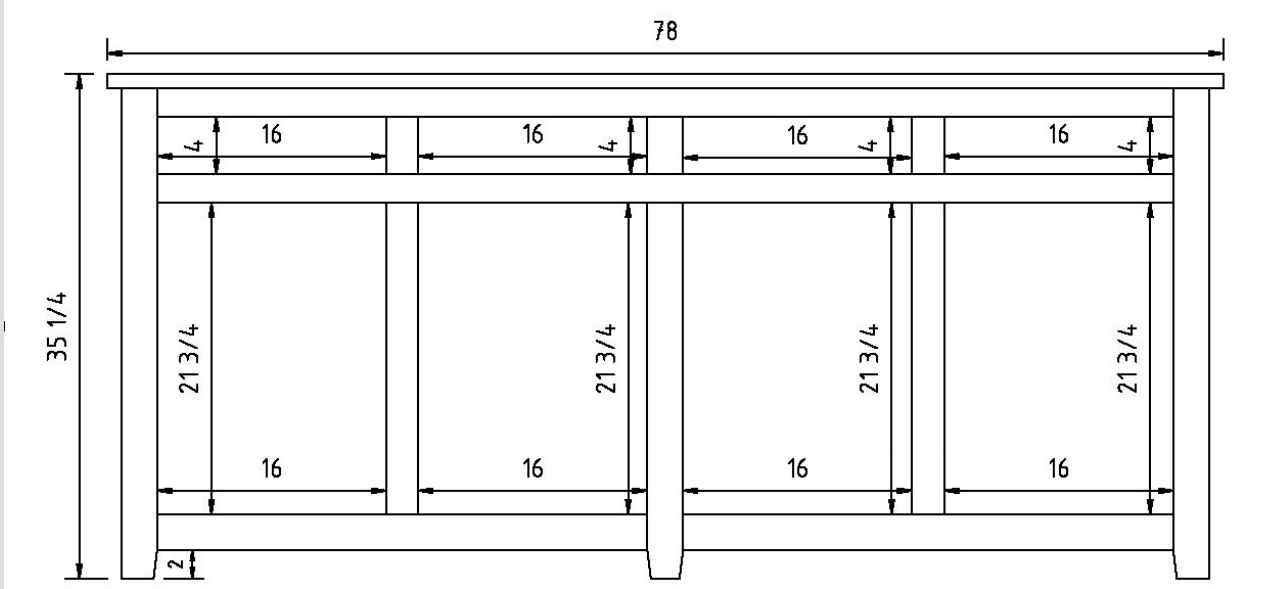

4 DOOR CASE GOOD LINE DRAWINGS

SKU: NW5040HT-LL

15" Deep

SKU: NW5040HB-SC

18" Deep