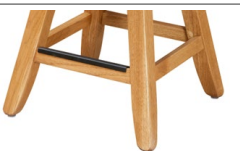

All swivel barstools come std w/ 51 Ball Bearing **Memory Swivels** (rated @300 lbs)  
Available with 360° Swivels - Free

Barstools come std w/ **Black Metal Kickplates**

**Easton Pike Wine Server**  
SKU: EP6010S-SC  
17½"D, 48"W, 40"H  
Soft-close drawers, 2 wood shelves, and 2-14" pullout serving trays