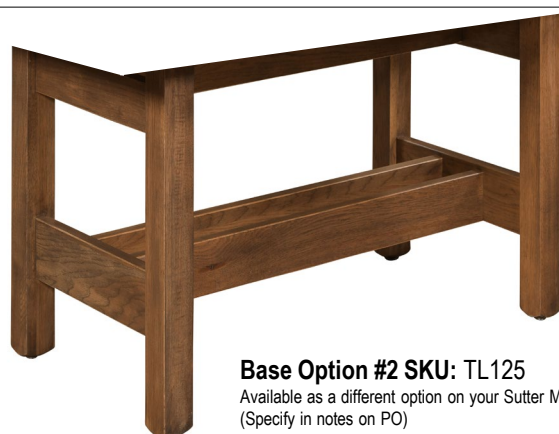

Trestle Tables come std. w/Gear Slides | Tables come std. 30" Dining Height

Leg Tables come std. w/Wood Slides
Available w/Gear Slides, -Free
"no leaves will self-store"
Tables come std. 30" Dining Height

Base Option #2 SKU: TL125
Available as a different option on your Sutter Mills Table.
(Specify in notes on PO)