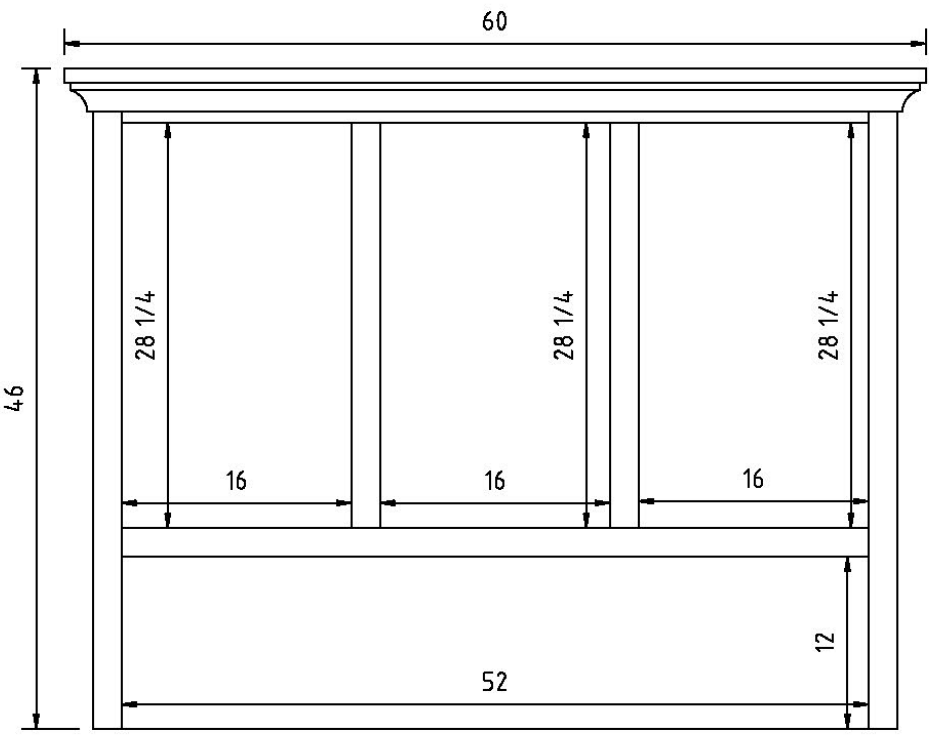

SKU: ST5030HT-LL 15" Deep