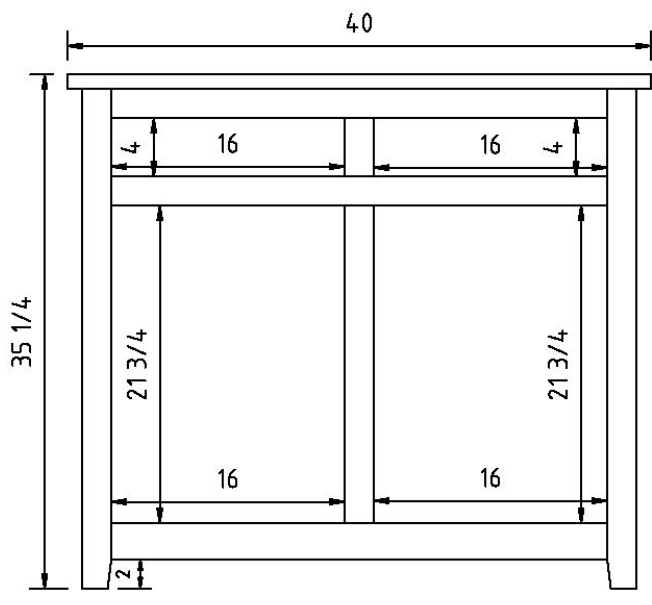

SKU: RF5020HB-SC 18" Deep