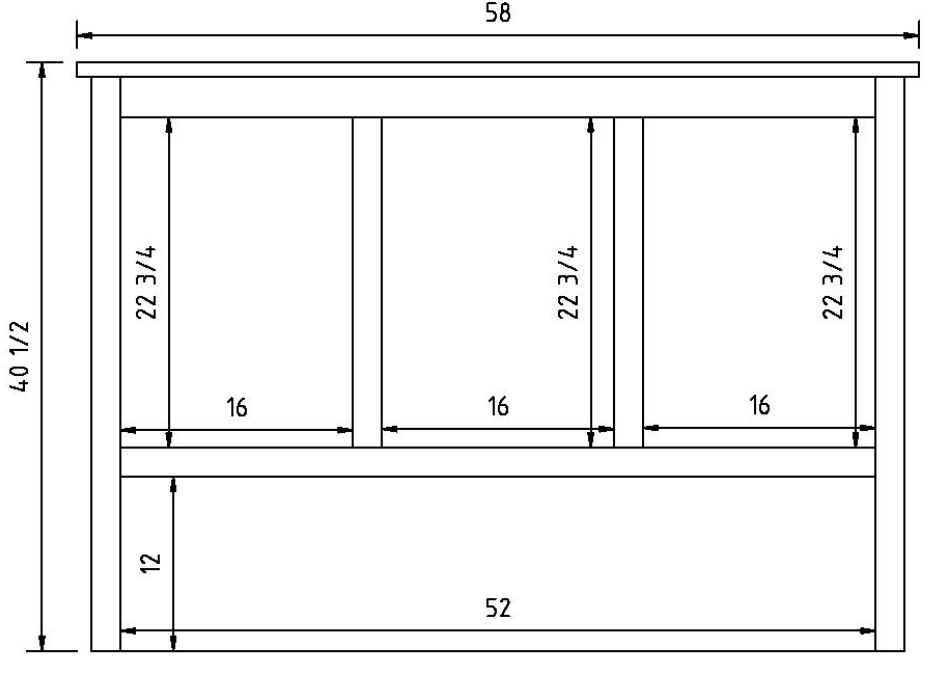

3 DOOR CASE GOOD LINE DRAWINGS

SKU: HG1990HT 17" Deep

Line Drawing Coming Soon

SKU: HG1990B 19" Deep

SKU: HID8030HT-LL 14" Deep