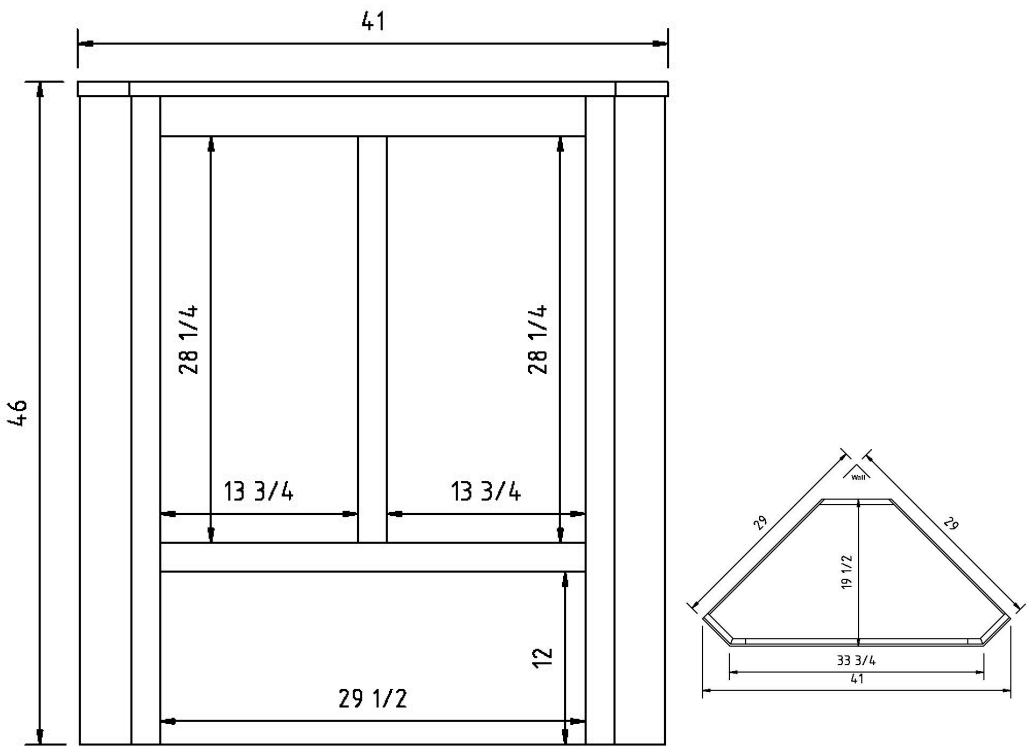

SKU: CAS4020CORNHT-LL 19 1/2" Deep