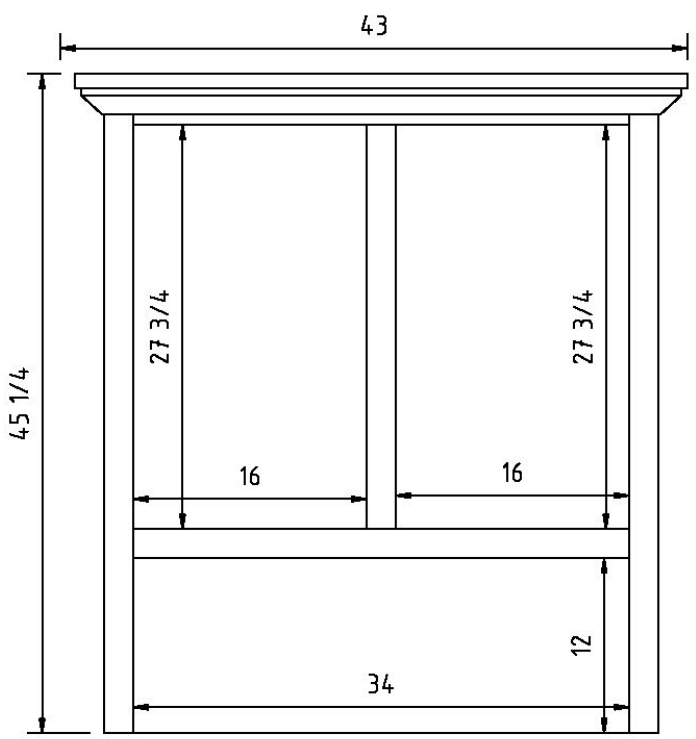

SKU: RF5020HT-LL 15" Deep