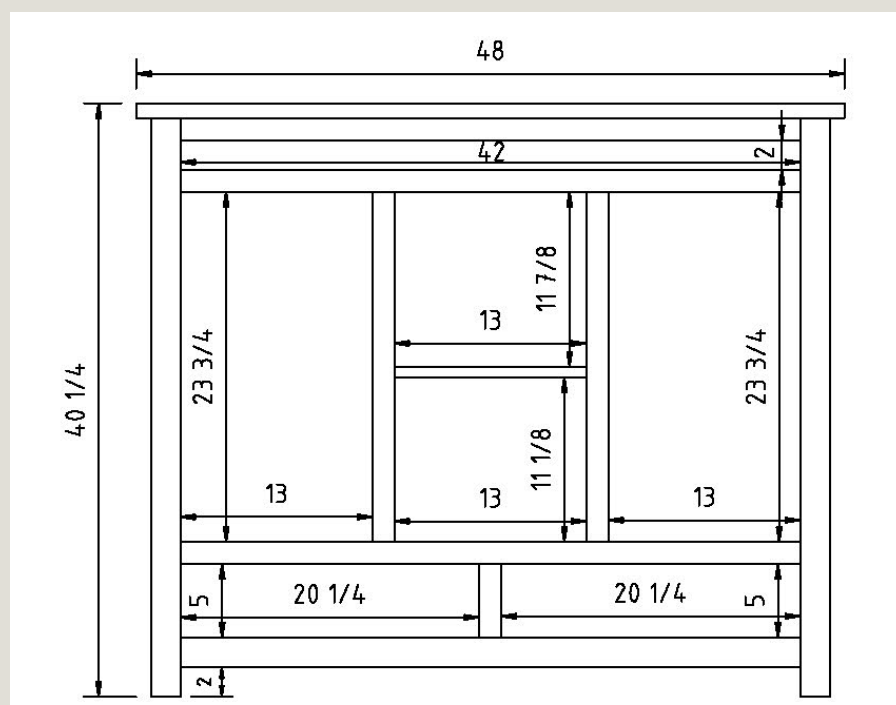

# SERVERS LINE DRAWINGS

19" Deep

SKU: W1770S

Line Drawing Coming Soon