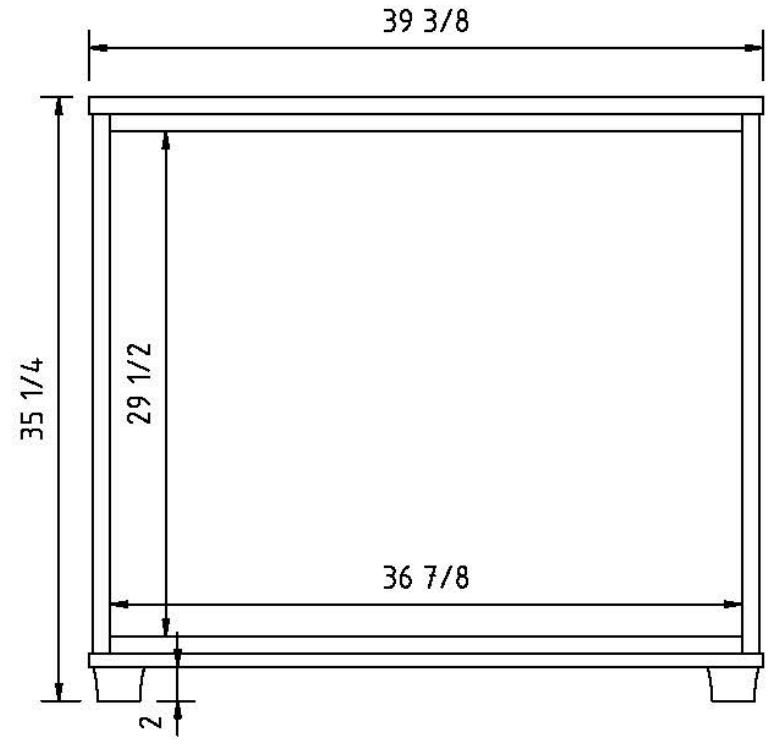

SKU: MM2350HB-LL 18" Deep

Line Drawing Coming Soon