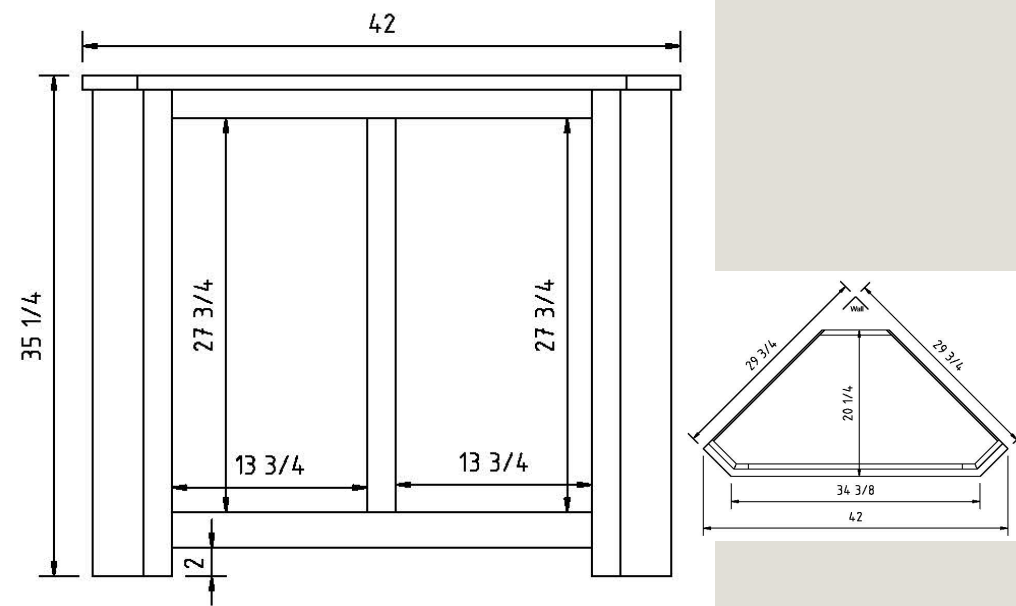

SKU: CAS5020CORNHB 20 1/4" Deep