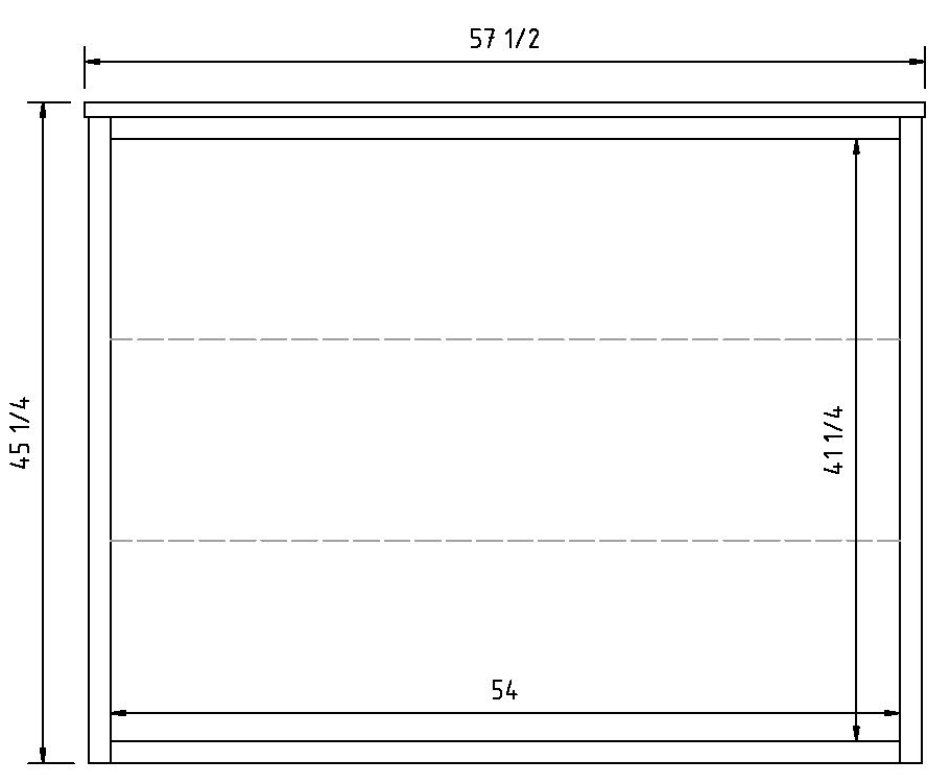

3 DOOR CASE GOOD LINE DRAWINGS

SKU: SDL3030HT

13 1/4" Deep