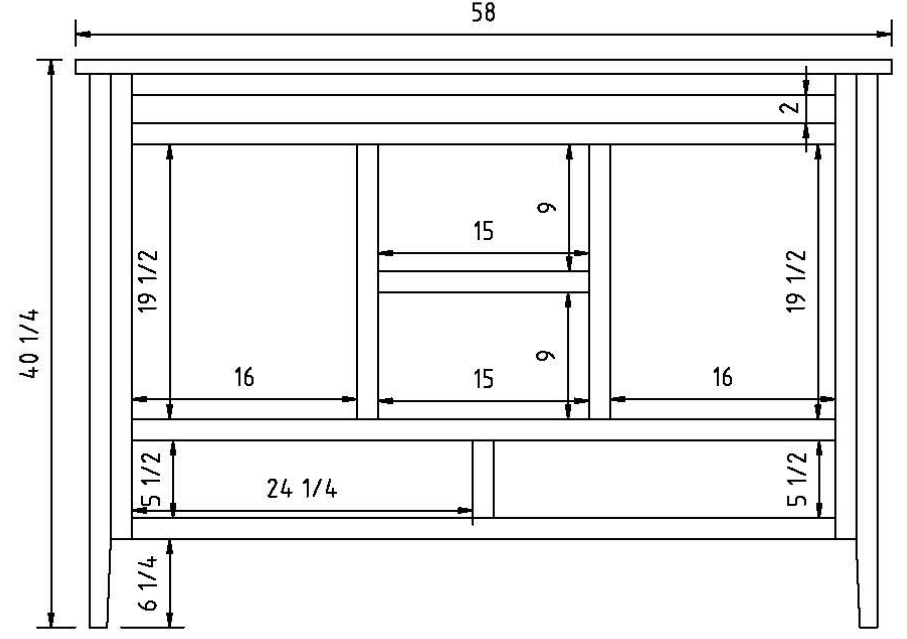

SKU: HIDQD8050S-SC 19" Deep