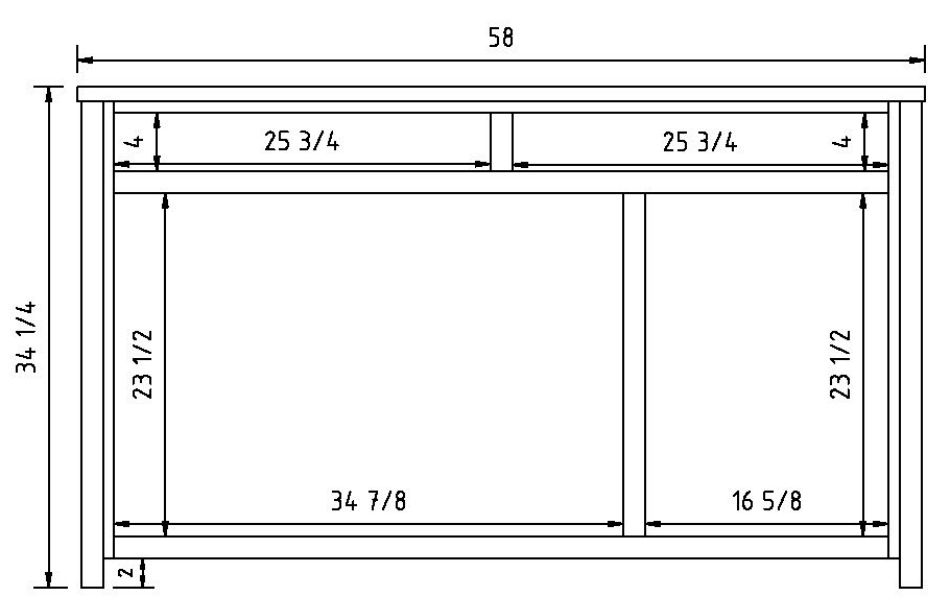

SKU: SDL3032HB

19" Deep