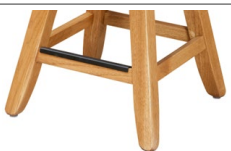

Barstools come std w/ **Black Metal Kickplates**