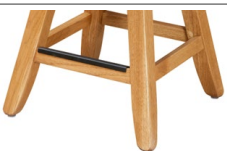

All swivel barstools come std w/ 51 Ball Bearing Memory Swivels (rated @300 lbs)  
 Available with 360° Swivels - Free

Barstools come std w/ Black Metal Kickplates

**Mission Madness 2 Door Buffet**  
 SKU: MM15500HB-LL  
 18"D, 39 3/8"W, 35 1/4"H  
 Soft-close doors, 1 glass shelf, and linear lighting