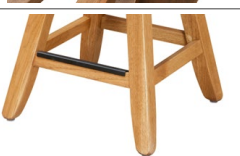

Barstools come std w/ **Black Metal Kickplates**