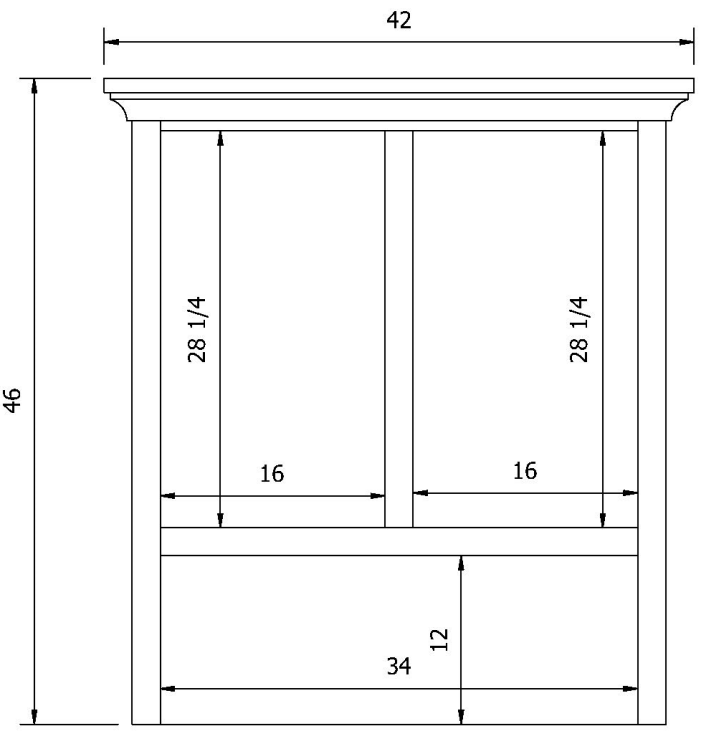

SKU: CLA9020HT-LL 15" Deep