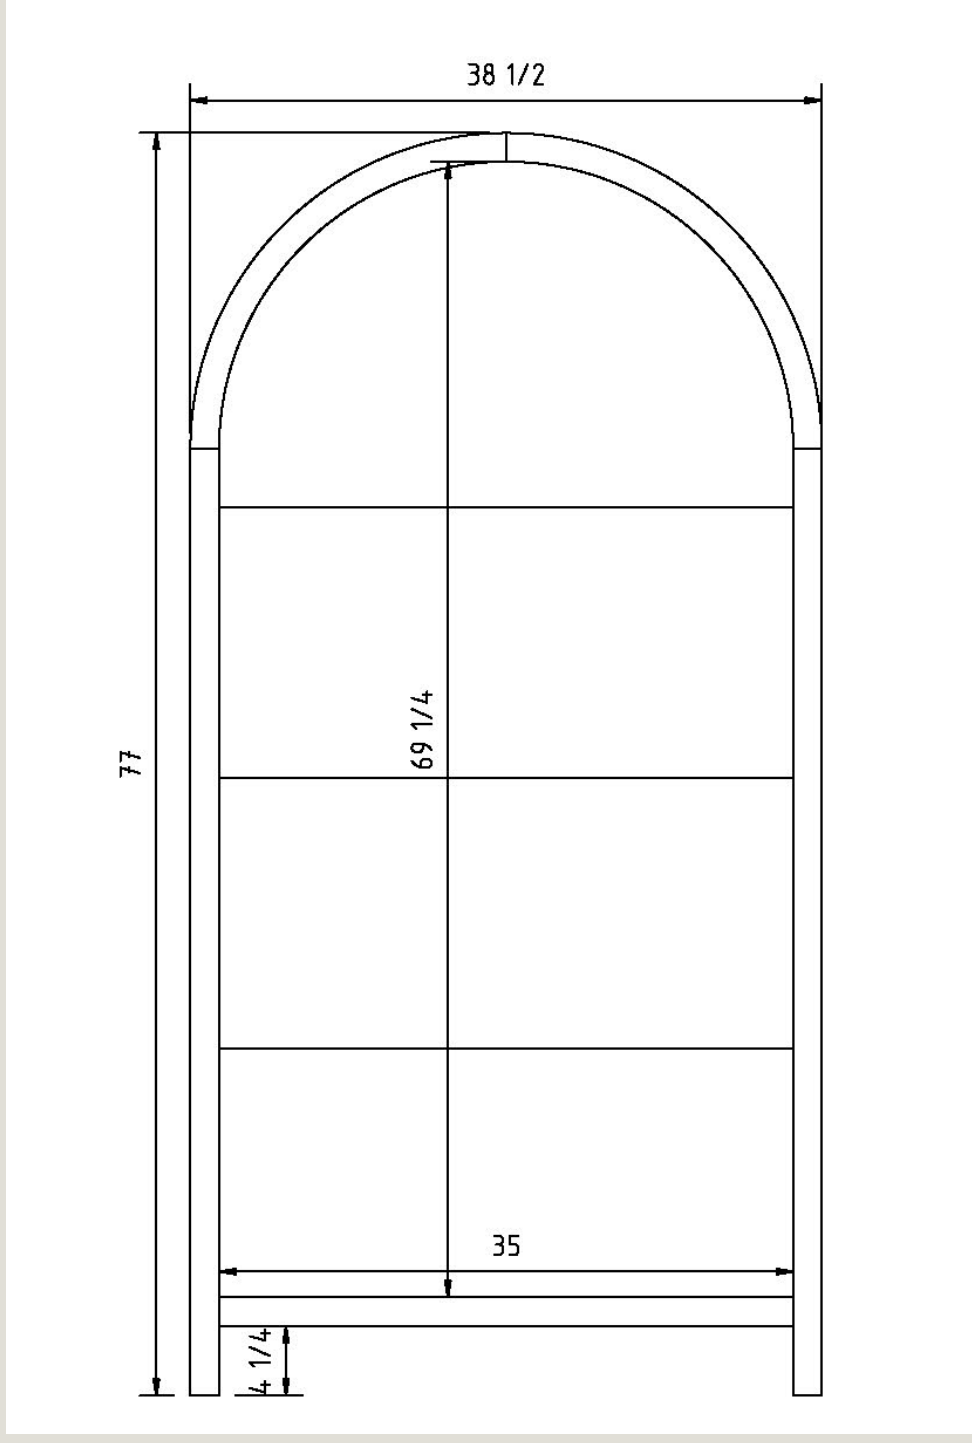

2 DOOR CASE GOOD LINE DRAWINGS

SKU: CAS1040H-LL 18" Deep