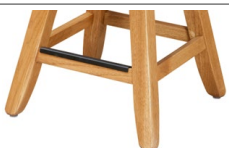

Barstools come std w/ **Black Metal Kickplates**

Arlington Server
SKU: ALT8050S-SC
19"D, 58"W, 40¼"H
Soft-close drawers, 2 wood shelves, and 1-14" pullout serving tray