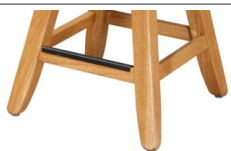

All swivel barstools come std w/ 51 Ball Bearing **Memory Swivels** (rated @300 lbs)
Available w/Regular Swivels - Free

Barstools come std w/ **Black Metal Kickplates**

Bourbon Trail Server
Comes w/2 wood shelves,
& 14" pull-out serving tray
19"D, 58"W, 40½"H
SKU: BRT8050S