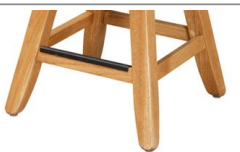

All swivel barstools come std w/ 51 Ball Bearing **Memory Swivels** (rated @300 lbs) Available w/Regular Swivels - Free

Barstools come std w/ **Black Metal Kickplates**

Casual Comfort Server Comes w/2 wood shelves, & 14" pull-out serving tray
19"D, 58"W, 40½"H
SKU: CCF8050S