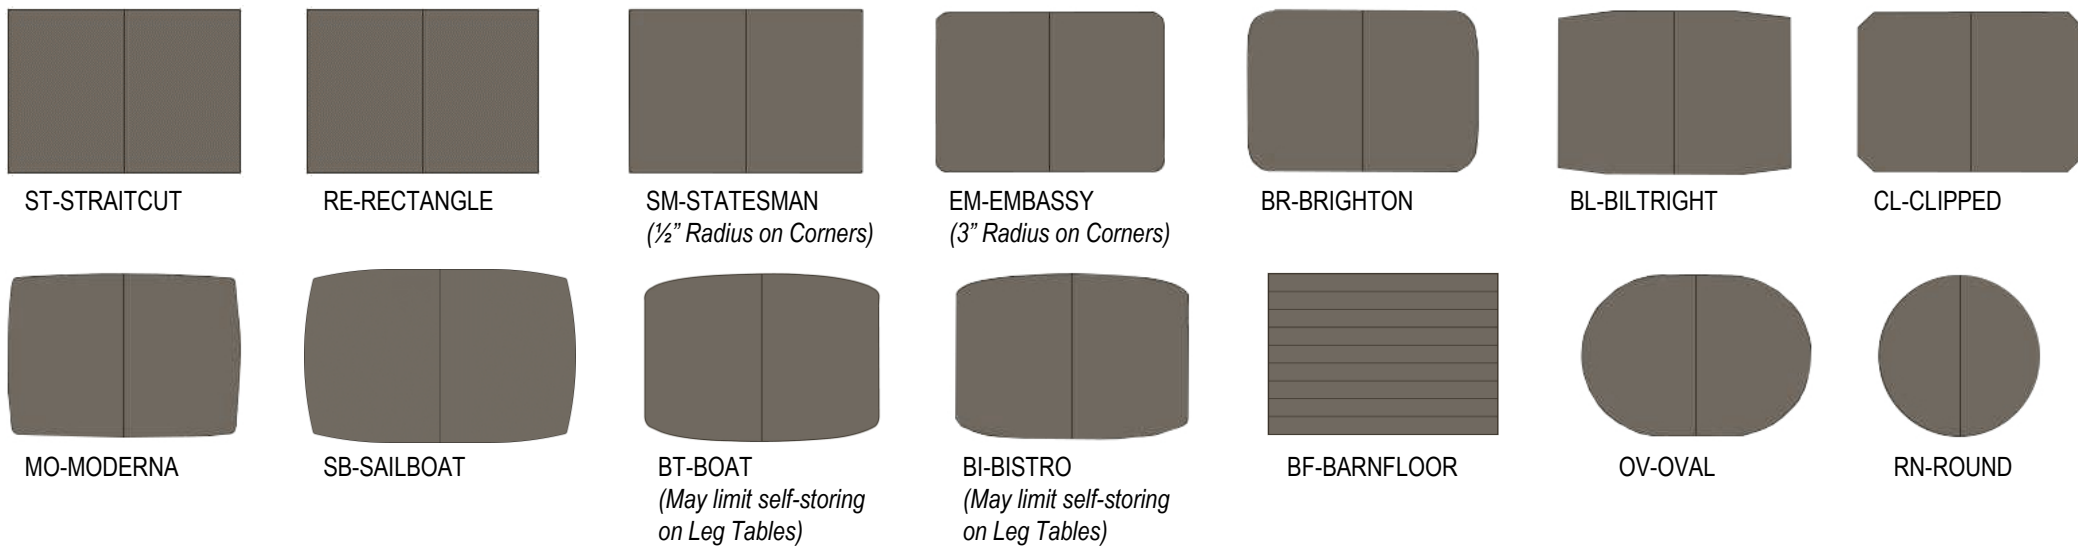

TOP SHAPE OPTIONS (FREE)

With more than a dozen top shape choices, your Trailway table can be created to fit and enhance any space in your home – from a cozy breakfast nook to a large dining or entertaining area.