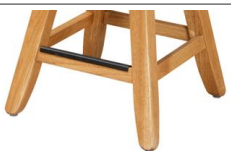

All swivel barstools come std w/ 51 Ball Bearing **Memory Swivels** (rated @300 lbs) Available w/Regular Swivels - Free

Barstools come std w/ **Black Metal Kickplates**

Easton Pike Server Comes w/2 wood shelves, & 14" pull-out serving tray
19"D, 58"W, 40½"H
SKU: EP8050S