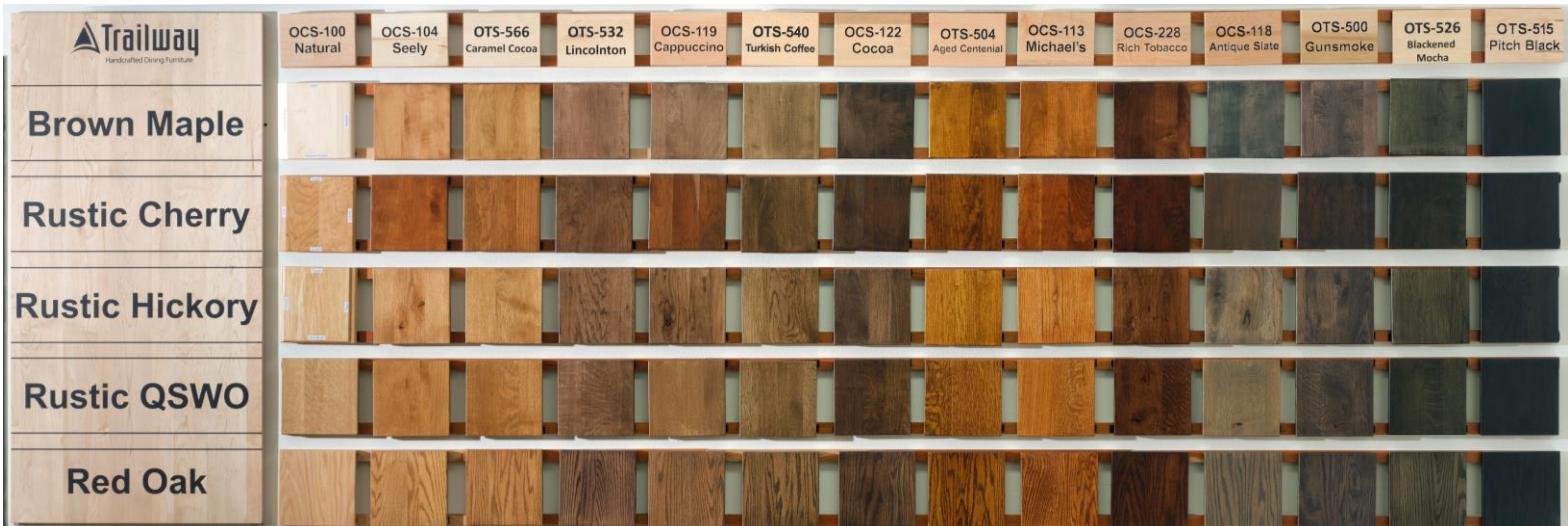

~ YOU ARE THE DESIGNER ~

Pick any Color, Size, or Species "FREE"

12/01/23
© copyright 2022

Servers . Buffets . Hutches, Come Std with: 1 1/4" Thick Top, BreadBoard Ends, Barnfloor Top w/ 50% Sawmarks, Eased Edges. Full extension ball-bearing drawer slides, English dovetail drawers. Std Hardware: 55342-ORB knob, Touch Dimming Lights available on 2 & 3 door hutch top -Free