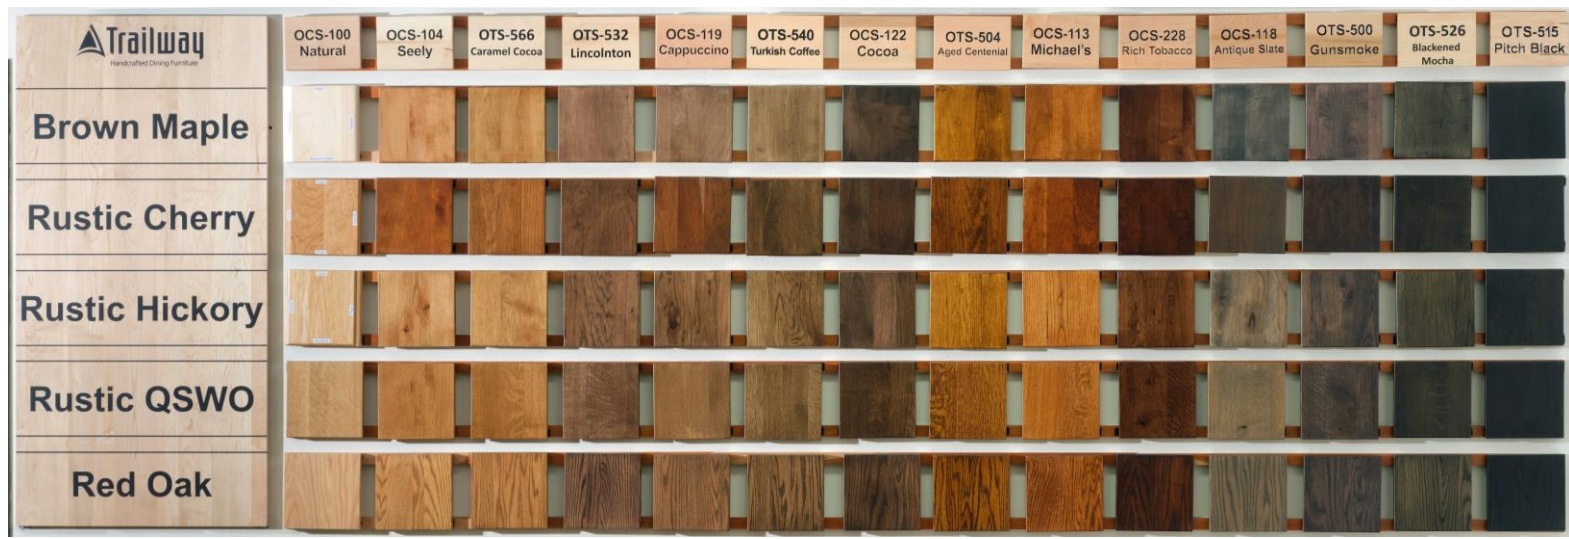

~ YOU ARE THE DESIGNER ~ Pick any Color, Size, or Species "FREE"

12/01/23
© copyright 2023

Servers . Buffets . Hutches, Full extension ball-bearing drawer slides, English dovetail drawers, w/Eased edges
Std Hardware: 55342-ORB knob

Eco Soft Wine Server
Comes w/2 wood shelves
17 1/2"D, 48"W, 40 1/4"H
SKU: ECS6010S

Eco Soft 2 Door Buffet
Comes w/1 wood shelf
18"D, 40"W, 35"H
SKU: ECS5020B

Eco Soft 2 Door Hutch Top
Comes w/2 glass shelves, glass doors, and touch lighting
15"D, 42"W, 45"H
SKU: ECS5020HT

Eco Soft 2 Door Hutch Base
Comes w/1 wood shelf
18"D, 40"W, 35"H
SKU: ECS5020HB

Eco Soft 3 Door Buffet
Comes w/1 wood shelf
18"D, 58"W, 35"H
SKU: ECS5030B

Eco Soft 3 Door Hutch Top comes w/3 glass shelves, doors & sides, and touch lighting
15"D, 60"W, 46"H
SKU: ECS5030HT