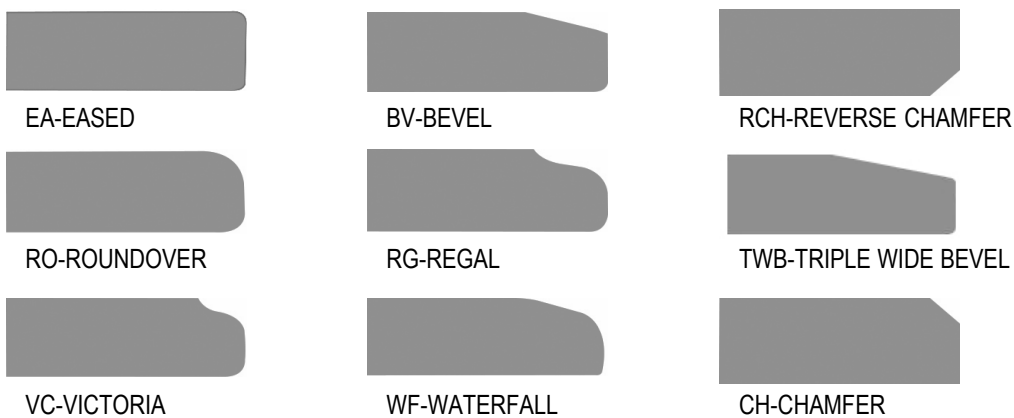

JUST THE WAY YOU WANT IT

So now it's time for the nitty gritty - choosing the edge profile and top shape for your Trailway table. It's simple. Obviously, the edge profile is the shape of your table around the edge. You'll find smooth, straight and more decorative options. For your tabletop shape, you can choose from classic rectangular and round shapes to more unique designs. Nearly any top shape can be combined with any edge profile. Ask your dealer for suggestions that will help you achieve the look you want.

EDGE OPTIONS (FREE)

From classic squared or rounded edges to more dramatic styles, Trailway offers nine beautifully crafted edge profiles that give your table the perfect finishing touch.