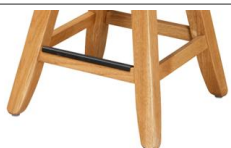

Barstools come std w/ Black Metal Kickplates

Bighorn Server
Comes w/2 wood shelves,
& 14" pull-out serving tray
19"D, 58"W, 40½"H
SKU: BH8050S