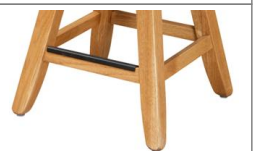

All swivel barstools come std w/ 51 Ball Bearing Memory Swivels (rated @300 lbs) Available w/Regular Swivels - Free

Barstools come std w/ Black Metal Kickplates

Eco Soft Server
Comes w/2 wood shelves, & 14" pull-out serving tray
19"D, 58"W, 40 1/2"H
SKU: ECS8050S