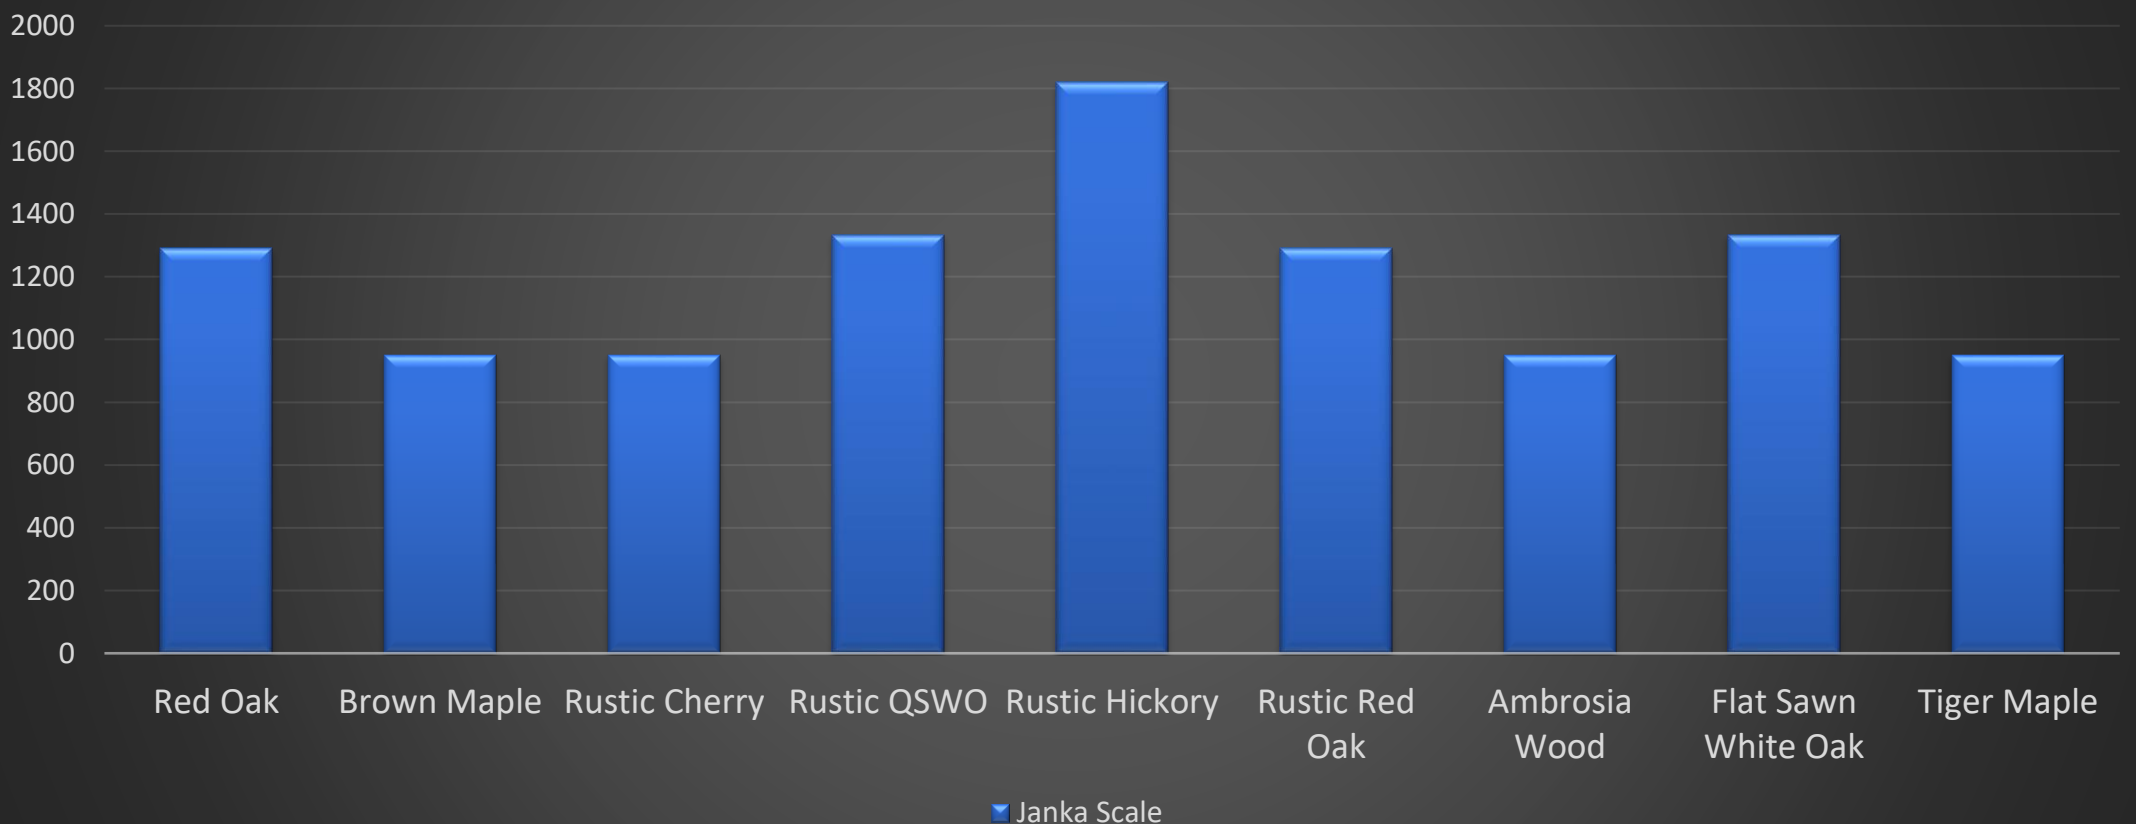

Janka Scale