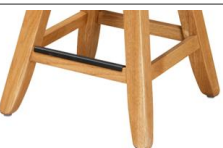

All swivel barstools come std w/ 51 Ball Bearing **Memory Swivels** (rated @300 lbs) Available w/Regular Swivels - Free

Barstools come std w/ **Black Metal Kickplates**

American Relaxation Server Comes w/2 wood shelves, & 14" pull-out serving tray
19"D, 58"W, 40½"H
SKU: AMR8050S