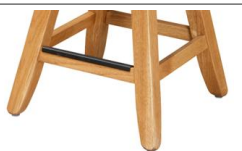

Barstools come std w/ Black Metal Kickplates

Skinny Winnie Wine Server
Comes w/2 wood shelves
17½"D, 48"W, 40¼"H
SKU: SKW6010S