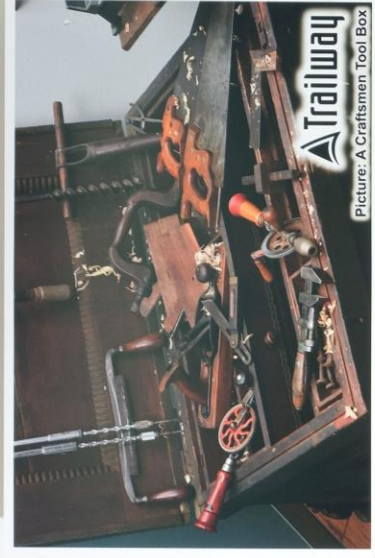

STAIN & PAINT OPTIONS

Note: All stains can be applied to all wood species. Colors shown are approximate

Trailway Handcrafted Dining Furniture	OCS-100 Natural	OCS-104 Seely	OTS-566 Caramel Cocoa	OTS-532 Lincolnton	OCS-119 Cappuccino	OTS-540 Turkish Coffee	OCS-122 Cocoa	OTS-504 Aged Centennial	OCS-113 Michael's	OCS-228 Rich Tobacco	OCS-118 Antique Slate	OTS-500 Gunsmoke	OTS-526 Blackened Mocha	OTS-515 Pitch Black
Brown Maple														
Rustic Cherry														
Rustic Hickory														
Rustic QSWO														
Red Oak