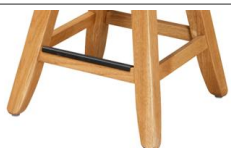

Barstools come std w/ **Black Metal Kickplates**

Miami Server
Comes w/2 wood shelves, & 14" pull-out serving tray
19"D, 58"W, 40½"H
SKU: MI8050S