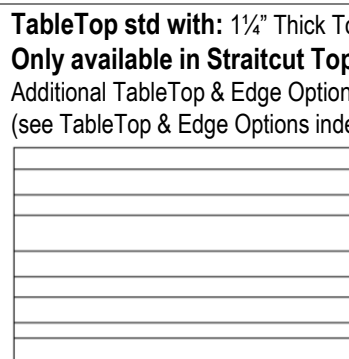

Solid Top style shown above