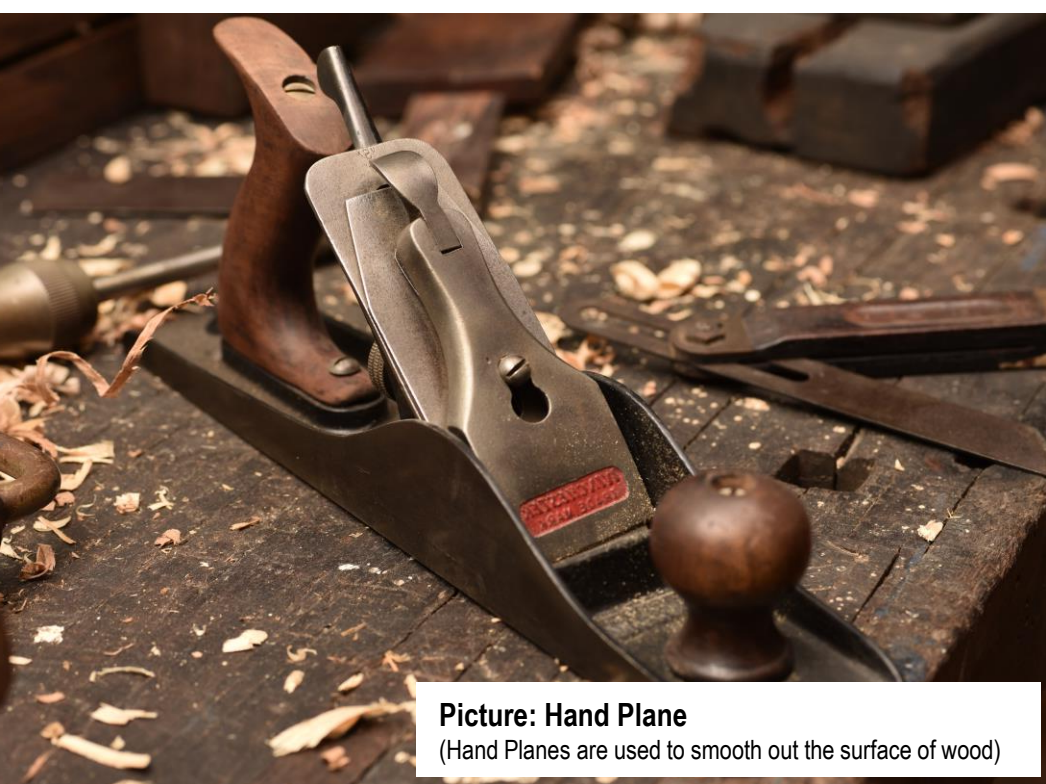

You will find natural markings on your table, such as knots where tree branches grew. They do not affect strength, and attest to the fact that your piece is genuine solid hardwood, with all its charming irregularities.

The best things in life are the ones that last for years, wear well, and fit just right. Trailway makes all its dining furniture from solid USA grown hardwoods, all dining is hand crafted and built with American pride. Good things happen to people who focus on quality.

The beauty of solid hardwood is on the outside, but under the surface lies a combination of strength, flexibility and durability that cannot be matched by synthetic or engineered substitutes.

Pictured above:
Fort Knox Collection

In the hands of a Trailway craftsman, hardwood is carefully chiseled, carved and sanded into a stunning design. No one-size-fits all. Just quality craftsmanship that lasts. Table top shapes are cut by hand. Edges are sanded to ultimate smoothness.