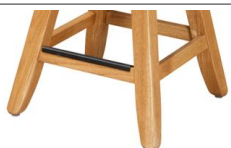

Barstools come std w/ Black Metal Kickplates

Keys to Comfort Server
Comes w/2 wood shelves, & 14" pull-out serving tray
19"D, 58"W, 40½"H
SKU: KTC8050S