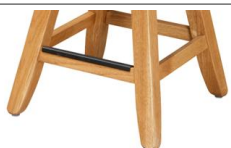

Barstools come std w/ Black Metal Kickplates