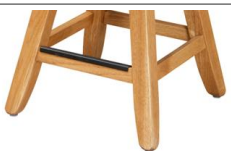

Barstools come std w/ **Black Metal Kickplates**