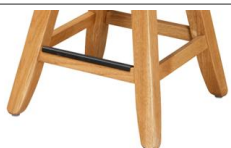

Barstools come std w/ Black Metal Kickplates

Twist & Shout Server Comes w/2 wood shelves, & 14" pull-out serving tray 19"D, 58"W, 40 1/2"H SKU: TWS8050S