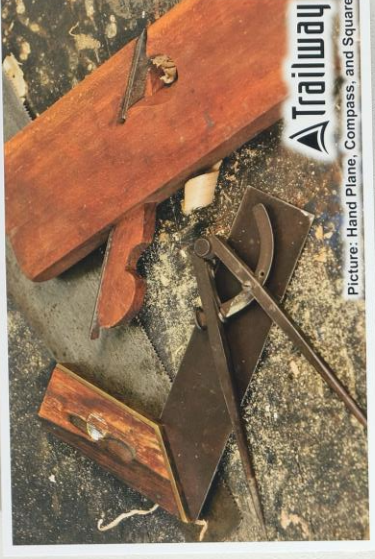

STAIN & PAINT OPTIONS

Note: All stains can be applied to all wood species. Colors shown are approximate

Trailway Handcrafted Dining Furniture	OCS-100 Natural	OCS-104 Seely	OTS-566 Caramel Cocoa	OTS-532 Lincolnton	OCS-119 Cappuccino	OTS-540 Turkish Coffee	OCS-122 Cocoa	OTS-504 Aged Centennial	OCS-113 Michael's	OCS-228 Rich Tobacco	OCS-118 Antique Slate	OTS-500 Gunsmoke	OTS-526 Blackened Mocha	OTS-515 Pitch Black
Brown Maple														
Rustic Cherry														
Rustic Hickory														
Rustic QSWO														
Red Oak