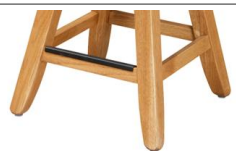

All swivel barstools come std w/ 51 Ball Bearing **Memory Swivels** (rated @300 lbs)
Available w/Regular Swivels - Free

Barstools come std w/ **Black Metal Kickplates**

Eagle Mountain Server
Comes w/2 wood shelves, & 14" pull-out serving tray
19"D, 58"W, 40½"H
SKU: EM8050S