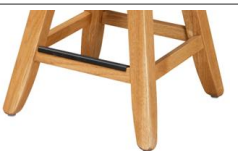

Barstools come std w/ **Black Metal Kickplates**

Sutter Mills Server comes w/2 wood shelves, & 14" pull-out serving tray
20% Roughsawn, w/Grooves
19"D, 58"W, 40¼"H
SKU: STM8050S