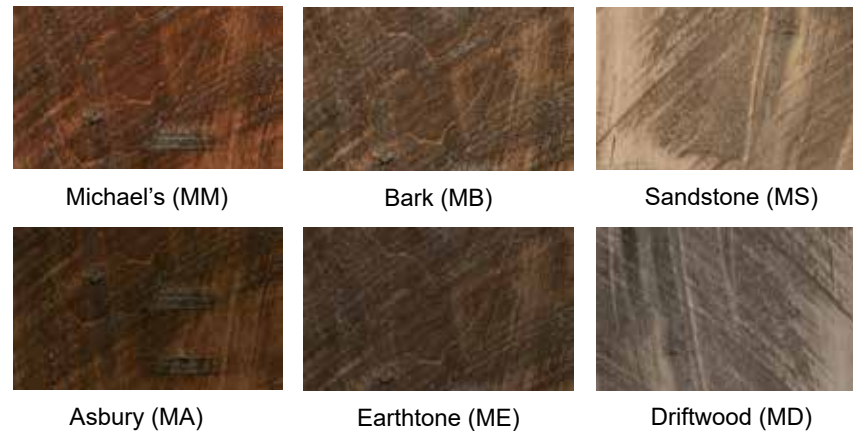

HOW TO ORDER TWO-TONE

- Chair Example:** 41012MD-MO
41012 - Griffin Chair
MD - Driftwood Chair Seat
MO - Onyx Chair Frame

- Table Example:** 4144272MD-MO
4144272 - Grayson Solid Top
MD - Driftwood Table Top
MO - Onyx Table Skirt
*order leg finish to match skirt

CUSTOM FINISH OPTIONS:

Rough sawn maple finishes may vary in color consistency because of the naturally occurring texture.

These six featured colors are the recommended finishes for rough sawn maple. Standard brown maple finishes may be ordered.