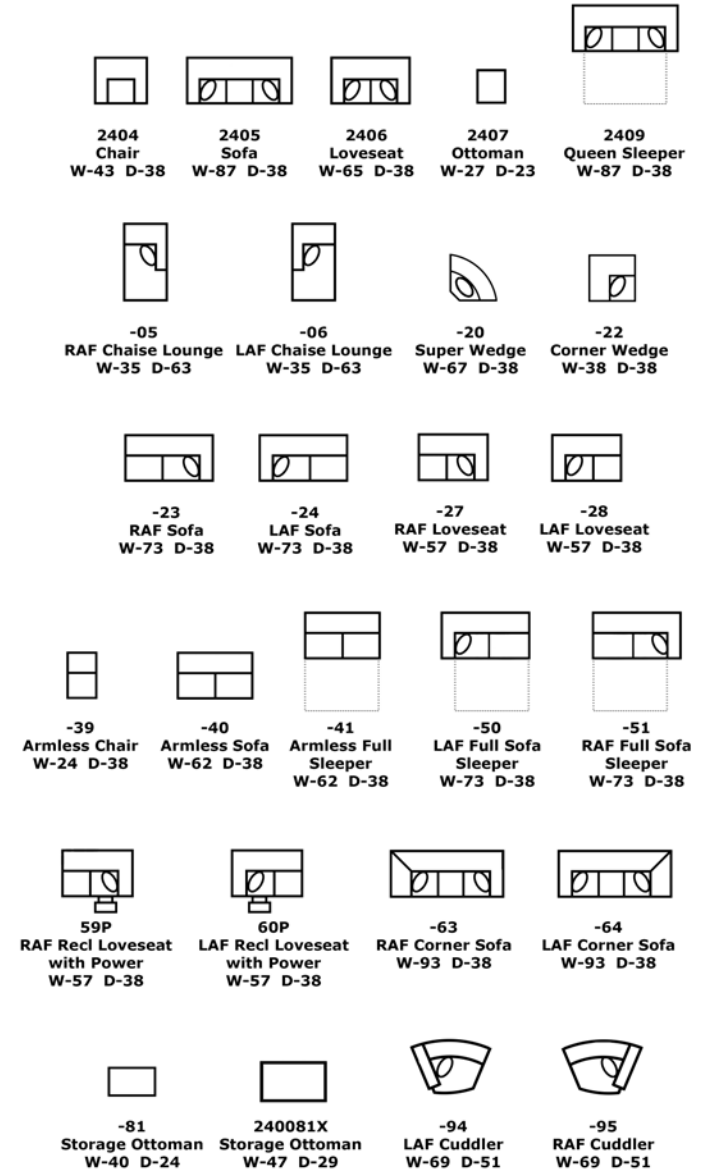

We do our best to provide the most accurate dimensions. However, as with all handcrafted products, dimensions are approximate.

# MALIBU

2400

Features your favorite sectional pieces, sofa, loveseat, sleeper, chair, ottoman, and storage ottoman.

The Graystone end table is featured in the above image.

2400: Available in fabric types: 1, \*6, 11, 12, 14;  
 Chair, Ottoman, and Storage Ottomans also type 22;  
 \*Type 6 is not available on -59P and -60P

## AVAILABLE PIECES