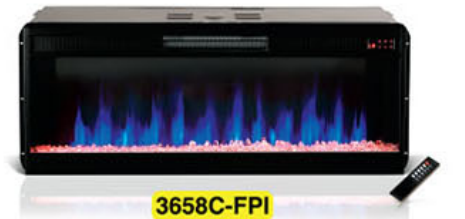

 **MULTI-FUNCTION**  
**REMOTE**

**Features:**

- Mindi solids and veneers
- Shelf included
- Light Grey finish

**3658W-FPI**

42" Log Fireplace Insert  
*(Insert Sold Separately)*

Cubes: 6.6  
 Weight: 49 Lbs  
 Dimensions: 43.25"x8.2"x18"H