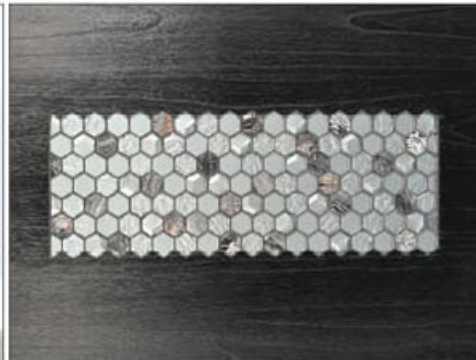

Honeycomb tile top insert