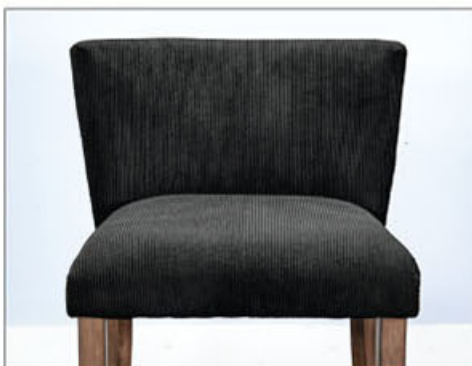

Beautiful Tobacco Leaf

**1506BU-24 & 1505BU-24**

Choice of two counter stools that may be combined for a stylish decor

**1505BU-24B** Soft and comfortable polyester cord seat and back

**1506BU-24**

**1981TB**