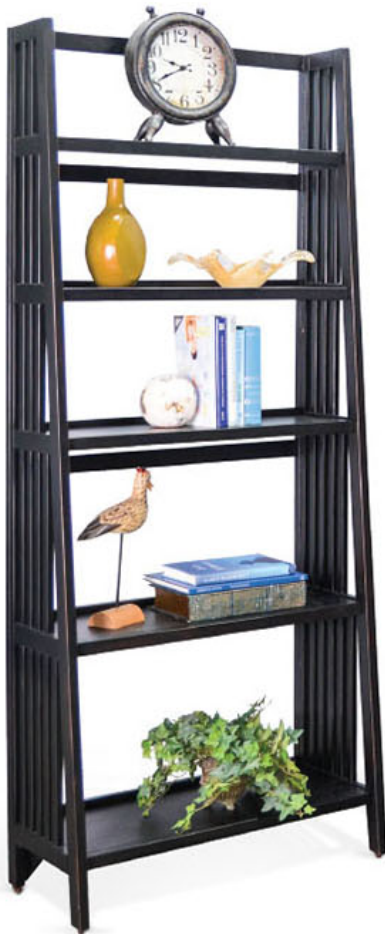

2839BW-72

72"H Folding Bookcase

Cubes: 4.8

Weight: 65 Lbs

Dimensions: 28"x14"x72"H