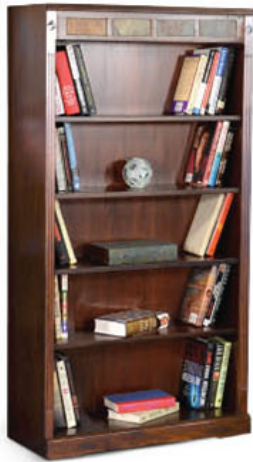

**Features:**

- Rough sawn acacia solids and veneers
- Antique inspired old time school desk
- Perfect for smaller spaces
- Rustic Acacia finish

**2825RA-F**  
 Havana File Cabinet  
 Cubes: 11.1  
 Weight: 70 Lbs  
 Dimensions: 20"x24"x30"H