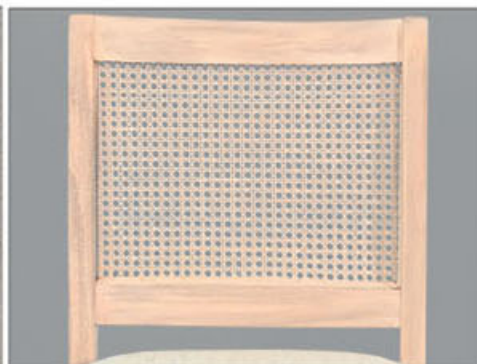

1426WE Cane Back Chair