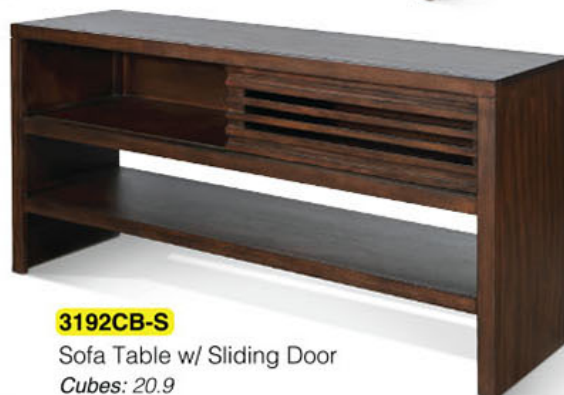

**3192CB-E**

End Table w/ Drawer  
*Cubes: 11.8*  
*Weight: 68 Lbs*  
*Dimensions: 24"x26"x24"H*

**3192CB-C**

Coffee Table w/ Sliding doors & Casters  
*Cubes: 20.1*  
*Weight: 134 Lbs*  
*Dimensions: 54"x26"x20"H*