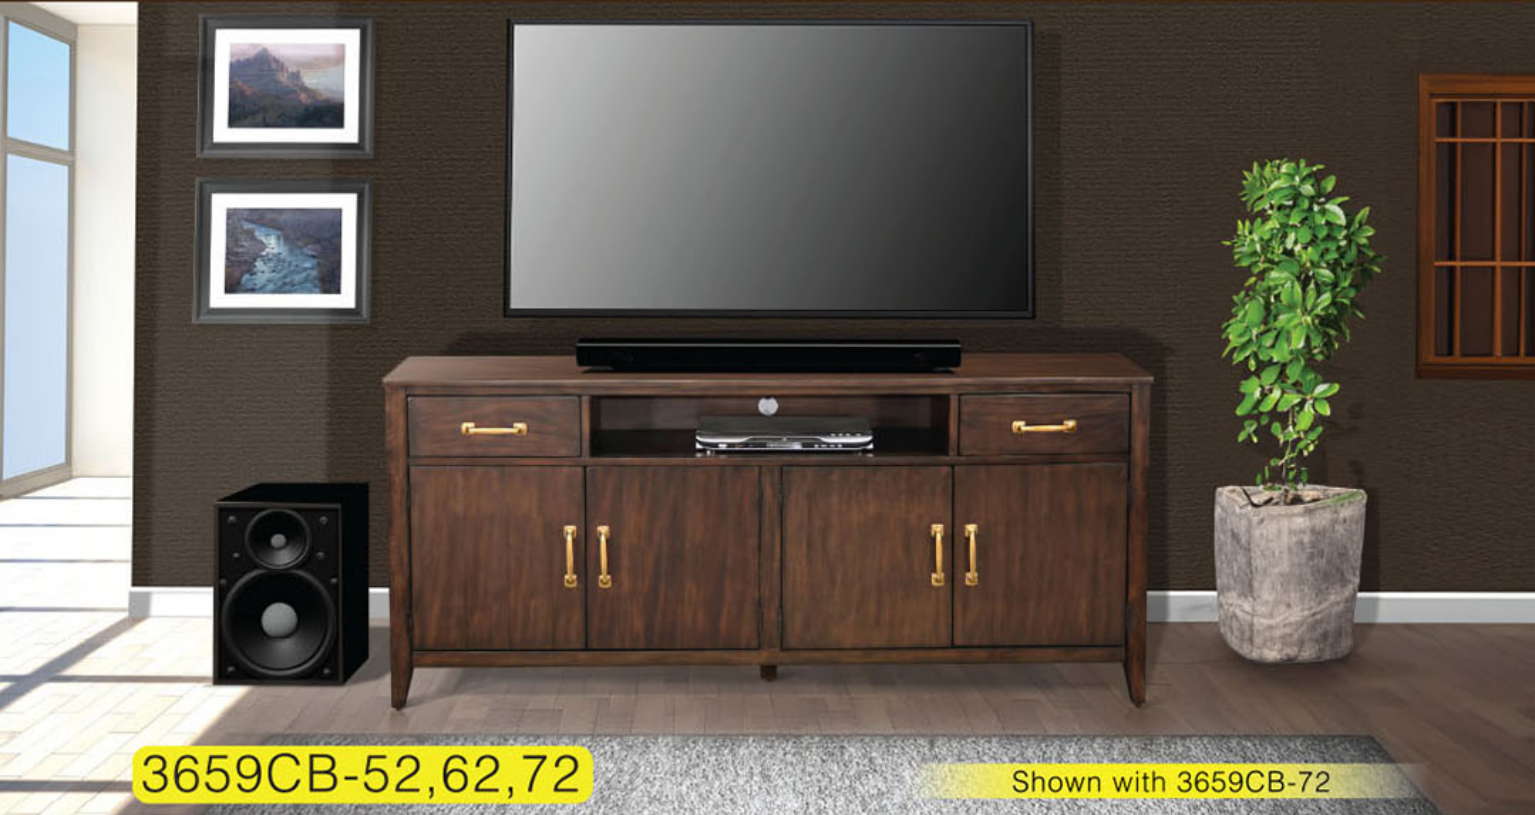

**Features:**

- Mahogany solids and veneers
- Adjustable shelves
- 6 drawers
- Coffee Bean finish

For more product details, please visit our website at [sunnydesigns.com](http://sunnydesigns.com)

3659CB-52, 62, 72