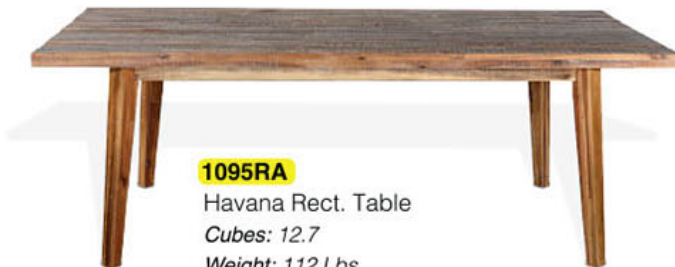

1095RA

Havana Rect. Table
Cubes: 12.7
Weight: 112 Lbs
Dimensions: 86"x42"x30"H

1450RA

Havana Slatback Chair
Cushion Seat
Cubes: 3.4
Weight: 19 Lbs
Dimensions: 20"x23"x37"H