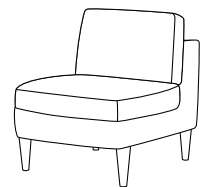

M10AC_ - Armless Chair
M10AC_LU (Leather Match)

UNIT	SEAT
H: 35 1/2" †	H: 21 1/2" †
W: 27"	W: 27"
D: 36"	D: 22 1/2"

M10W_ - Wedge
M10W_LU (Leather Match)

UNIT	SEAT
H: 35 1/2" †	H: 21 1/2" †
W: 35"	W: 22 1/2"
D: 36"	D: 22 1/2"