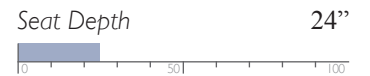

MEASUREMENTS

Cover Shown: 24511

Fabric

STATIONARY SOFAS