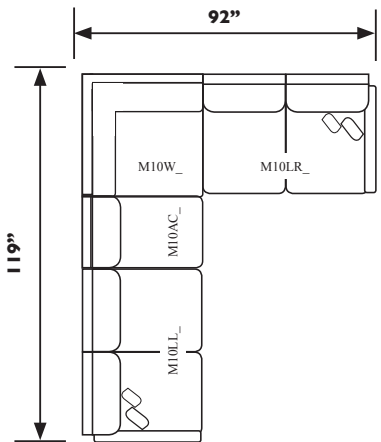

STATIONARY SOFAS

Easily coordinated. Beautiful comfort. Built to last. The only stationary sofas worthy of being called Best.

M10CL_ - Chaise (Left Arm Facing)*
M10CL_LU (Leather Match)
M10CR_ - Chaise (Right Arm Facing)*
M10CR_LU (Leather Match)

UNIT	SEAT
H: 35 1/2" †	H: 21 1/2" †
W: 35"	W: 30"
D: 61"	D: 47"

M10LL_ - Loveseat (Left Arm Facing)*
M10LL_LU (Leather Match)
M10LR_ - Loveseat (Right Arm Facing)*
M10LR_LU (Leather Match)

UNIT	SEAT
H: 35 1/2" †	H: 21 1/2" †
W: 57"	W: 53 1/2"
D: 36"	D: 22 1/2"

M10AL_ - Armless Loveseat
M10AL_LU (Leather Match)

UNIT	SEAT
H: 35 1/2" †	H: 21 1/2" †
W: 54"	W: 54"
D: 36"	D: 22 1/2"

M10AC_ - Armless Chair
M10AC_LU (Leather Match)

UNIT	SEAT
H: 35 1/2" †	H: 21 1/2" †
W: 27"	W: 27"
D: 36"	D: 22 1/2"

M10W_ - Wedge
M10W_LU (Leather Match)

UNIT	SEAT
H: 35 1/2" †	H: 21 1/2" †
W: 35"	W: 22 1/2"
D: 36"	D: 22 1/2"

Available Leg Finish Options†

Dark Walnut (DW)

Espresso (E)

Riverloom (R)

Brushed Gold (BG)

Brushed Nickel (BN)

All measurements are approximate.

*Comes with two pillows in choice of fabric, pillow 6

† Add additional 1" to height for metal legs options