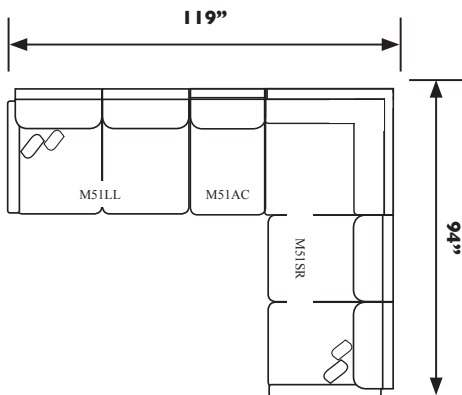

M51SL - Sofa (Left Arm)*
M51SR - Sofa (Right Arm)*

UNIT	SEAT
H: 36"	H: 20"
W: 94"	W: 70"
D: 41"	D: 23.5"

M51LL - Loveseat (Left Arm)*
M51LR - Loveseat (Right Arm)*

UNIT	SEAT
H: 36"	H: 20"
W: 54"	W: 48"
D: 41"	D: 23.5"

M51CL - Chaise (Left Arm)*
M51CR - Chaise (Right Arm)*

UNIT	SEAT
H: 36"	H: 20"
W: 31"	W: 24"
D: 66"	D: 47.5"

M51AL - Armless Loveseat

UNIT	SEAT
H: 36"	H: 20"
W: 48"	W: 48"
D: 41"	D: 23.5"

M51AC - Armless Chair