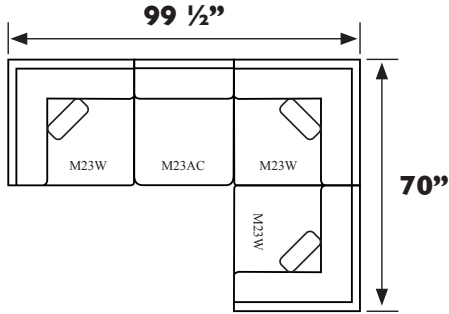

All measurements are approximate.

*Comes with two pillows in choice of fabric, pillow 6

† Add additional 1" to height for metal legs options

JELSEA SECTIONAL

Cover Shown: 19983C

360°

STATIONARY SOFAS

Easily coordinated. Beautiful comfort. Built to last. The only stationary sofas worthy of being called Best.

M23AC - Armless Chair

UNIT	SEAT
H: 36"	H: 20"
W: 29 1/2"	W: 29 1/2"
D: 35"	D: 20"

M23W - Wedge*

UNIT	SEAT
H: 36"	H: 20"
W: 35"	W: 22"
D: 35"	D: 22"

M23F - Ottoman

UNIT
H: 20"
W: 29 1/2"
D: 29 1/2"

All measurements are approximate.