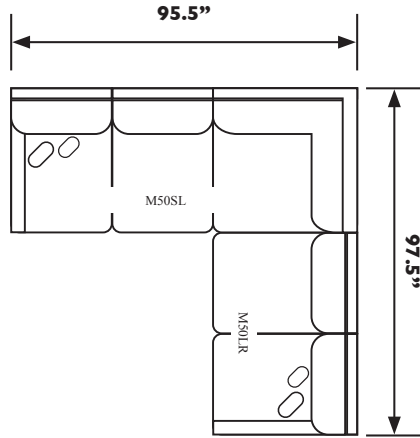

STATIONARY SOFAS

Easily coordinated. Beautiful comfort. Built to last. The only stationary sofas worthy of being called Best.

STATIONARY SOFAS

M50SL - Sofa (Left Arm)*
M50SR - Sofa (Right Arm)*

UNIT	SEAT
H: 37.5"	H: 20"
W: 95.5"	W: 70"
D: 41"	D: 24.5"