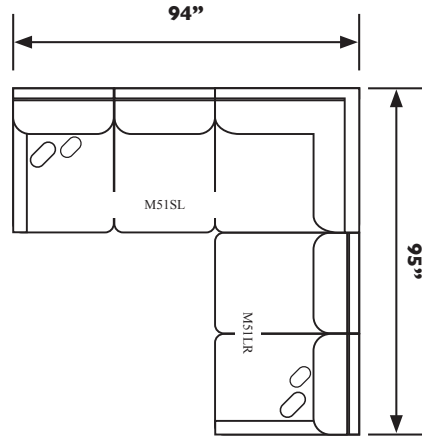

STATIONARY SOFAS

Easily coordinated. Beautiful comfort. Built to last. The only stationary sofas worthy of being called Best.

M51SL - Sofa (Left Arm)*
M51SR - Sofa (Right Arm)*

UNIT	SEAT
H: 36"	H: 20"
W: 94"	W: 70"
D: 41"	D: 23.5"