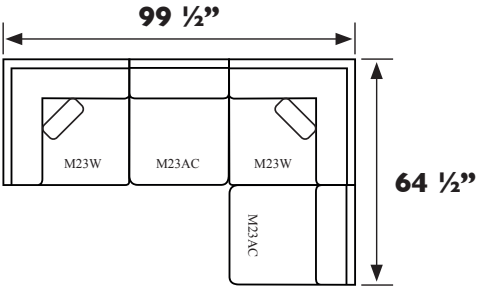

All measurements are approximate.

*Comes with two pillows in choice of fabric, pillow 6

† Add additional 1" to height for metal legs options

JELSEA SECTIONAL

Cover Shown: 19983C

360°

STATIONARY SOFAS

Easily coordinated. Beautiful comfort. Built to last. The only stationary sofas worthy of being called Best.

M23AC - Armless Chair

UNIT	SEAT
H: 36"	H: 20"
W: 29 1/2"	W: 29 1/2"
D: 35"	D: 20"

M23W - Wedge*

UNIT	SEAT
H: 36"	H: 20"
W: 35"	W: 22"
D: 35"	D: 22"

M23F - Ottoman

UNIT
H: 20"
W: 29 1/2"
D: 29 1/2"

All measurements are approximate.