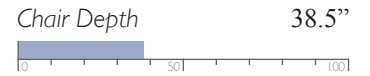

MEASUREMENTS

Cover Shown: 24511

Fabric

STATIONARY SOFAS