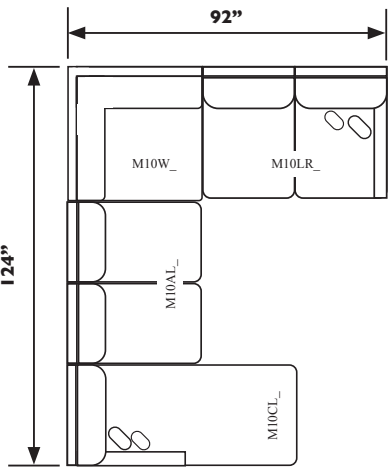

UNIT	SEAT
H: 35 1/2" †	H: 21 1/2" †
W: 35"	W: 30"
D: 61"	D: 47"

M10LL_ - Loveseat (Left Arm Facing)*
M10LL_LU (Leather Match)
M10LR_ - Loveseat (Right Arm Facing)*
M10LR_LU (Leather Match)

UNIT	SEAT
H: 35 1/2" †	H: 21 1/2" †
W: 57"	W: 53 1/2"
D: 36"	D: 22 1/2"