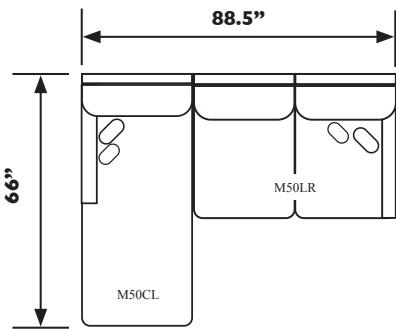

STATIONARY SOFAS

Easily coordinated. Beautiful comfort. Built to last. The only stationary sofas worthy of being called Best.

STATIONARY SOFAS

M50SL - Sofa (Left Arm)*
M50SR - Sofa (Right Arm)*

UNIT	SEAT
H: 37.5"	H: 20"
W: 95.5"	W: 70"
D: 41"	D: 24.5"

M50LL - Loveseat (Left Arm)*
M50LR - Loveseat (Right Arm)*

UNIT	SEAT
H: 37.5"	H: 20"
W: 56.5"	W: 48"
D: 41"	D: 24.5"

M50CL - Chaise (Left Arm)*
M50CR - Chaise (Right Arm)*

UNIT	SEAT
H: 37.5"	H: 20"
W: 32"	W: 30.5"
D: 66"	D: 48.5"

M50AL - Armless Loveseat

UNIT	SEAT
H: 37.5"	H: 20"
W: 48"	W: 48"
D: 41"	D: 24.5"

M50AC - Armless Chair

UNIT	SEAT
H: 37.5"	H: 20"
W: 24"	W: 24"
D: 41"	D: 24.5"

M50W - Wedge

UNIT	SEAT
H: 37.5"	H: 20"
W: 51"	W: 15.5 - 42.5"
D: 51"	D: 30.5"

All measurements are approximate.

*Comes with two pillows in choice of fabric, pillow 14