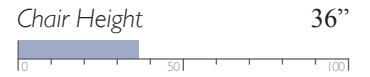

MEASUREMENTS

Cover Shown: 24511

Fabric

STATIONARY SOFAS