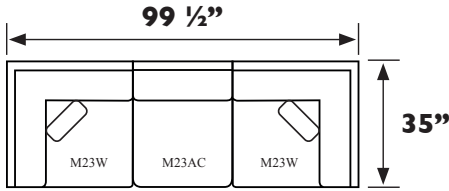

All measurements are approximate.

*Comes with two pillows in choice of fabric, pillow 6

† Add additional 1" to height for metal legs options

JELSEA SECTIONAL

Cover Shown: 19983C

360°

STATIONARY SOFAS

Easily coordinated. Beautiful comfort. Built to last. The only stationary sofas worthy of being called Best.

M23AC - Armless Chair

UNIT	SEAT
H: 36"	H: 20"
W: 29 1/2"	W: 29 1/2"
D: 35"	D: 20"

M23W - Wedge*

UNIT	SEAT
H: 36"	H: 20"
W: 35"	W: 22"
D: 35"	D: 22"

M23F - Ottoman

UNIT
H: 20"
W: 29 1/2"
D: 29 1/2"

All measurements are approximate.