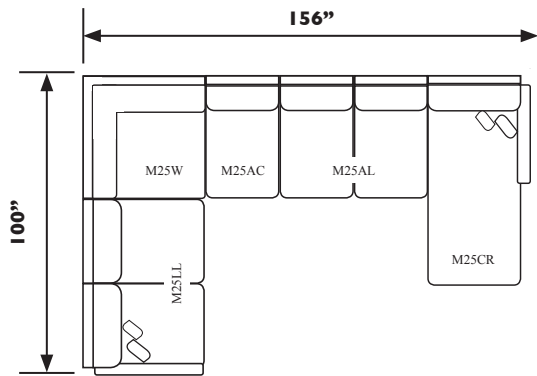

M23AC - Armless Chair

UNIT	SEAT
H: 36"	H: 20"
W: 29 1/2"	W: 29 1/2"
D: 35"	D: 20"

M23W - Wedge*

UNIT	SEAT
H: 36"	H: 20"
W: 35"	W: 22"
D: 35"	D: 22"

M23F - Ottoman

UNIT
H: 20"
W: 29 1/2"
D: 29 1/2"

All measurements are approximate.

M25CL - Chaise (Left Arm Facing)*†			
M25CR - Chaise (Right Arm Facing)*†			
UNIT	SEAT		
H: 37 1/2" W: 35" D: 65"	H: 19 1/2" W: 27 1/2" D: 22 1/2"		

M25LL - Loveseat (Left Arm Facing)*†			
M25LR - Loveseat (Right Arm Facing)*†			
UNIT	SEAT		
H: 37 1/2" W: 60" D: 40 1/2"	H: 19 1/2" W: 54 1/2" D: 22 1/2"		

M25AL - Armless Loveseat		
UNIT	SEAT	
H: 37 1/2" W: 54" D: 40 1/2"	H: 19 1/2" W: 55 1/2" D: 22 1/2"	

M25AC - Armless Chair		
UNIT	SEAT	
H: 37 1/2" W: 27" D: 40 1/2"	H: 19 1/2" W: 27 1/2" D: 22 1/2"	

M25W - Wedge		
UNIT	SEAT	
H: 37 1/2" W: 40" D: 40"	H: 19 1/2" W: 22 1/2" D: 22 1/2"	