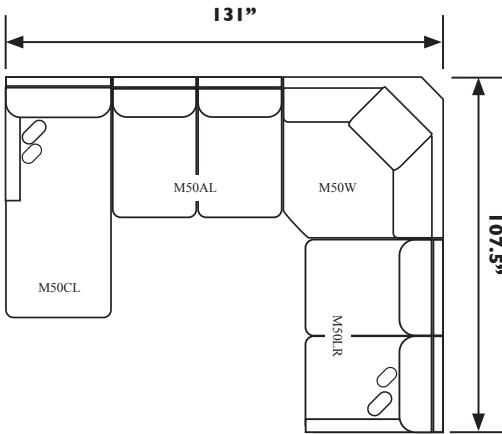

Easily coordinated. Beautiful comfort. Built to last. The only stationary sofas worthy of being called Best.

STATIONARY SOFAS

M50SL - Sofa (Left Arm)*
M50SR - Sofa (Right Arm)*

UNIT	SEAT
H: 37.5"	H: 20"
W: 95.5"	W: 70"
D: 41"	D: 24.5"

M50LL - Loveseat (Left Arm)*
M50LR - Loveseat (Right Arm)*

UNIT	SEAT
H: 37.5"	H: 20"
W: 56.5"	W: 48"
D: 41"	D: 24.5"

M50CL - Chaise (Left Arm)*
M50CR - Chaise (Right Arm)*

UNIT	SEAT
H: 37.5"	H: 20"
W: 32"	W: 30.5"
D: 66"	D: 48.5"

M50AL - Armless Loveseat

UNIT	SEAT
H: 37.5"	H: 20"
W: 48"	W: 48"
D: 41"	D: 24.5"

M50AC - Armless Chair

UNIT	SEAT
H: 37.5"	H: 20"
W: 24"	W: 24"
D: 41"	D: 24.5"

M50W - Wedge

UNIT	SEAT
H: 37.5"	H: 20"
W: 51"	W: 15.5 - 42.5"
D: 51"	D: 30.5"