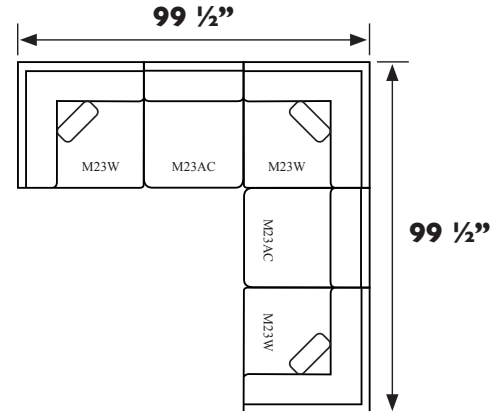

M23AC - Armless Chair

UNIT	SEAT
H: 36"	H: 20"
W: 29 1/2"	W: 29 1/2"
D: 35"	D: 20"

M23W - Wedge*

UNIT	SEAT
H: 36"	H: 20"
W: 35"	W: 22"
D: 35"	D: 22"

M23F - Ottoman

UNIT
H: 20"
W: 29 1/2"
D: 29 1/2"

All measurements are approximate.