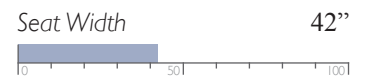

MEASUREMENTS

Cover Shown: 24511

Fabric

STATIONARY SOFAS