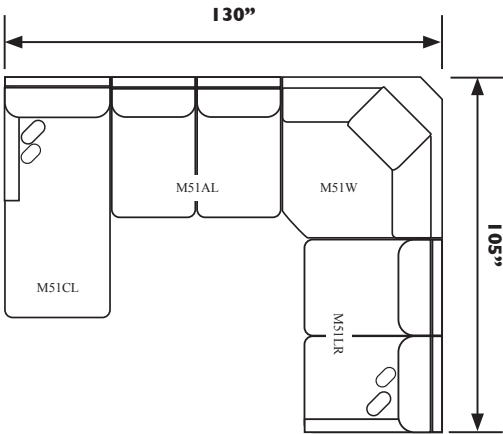

M51LL - Loveseat (Left Arm)*
M51LR - Loveseat (Right Arm)*

UNIT	SEAT
H: 36"	H: 20"
W: 54"	W: 48"
D: 41"	D: 23.5"

M51CL - Chaise (Left Arm)*
M51CR - Chaise (Right Arm)*

UNIT	SEAT
H: 36"	H: 20"
W: 31"	W: 24"
D: 66"	D: 47.5"