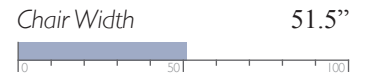

MEASUREMENTS

Cover Shown: 24511

Fabric

STATIONARY SOFAS