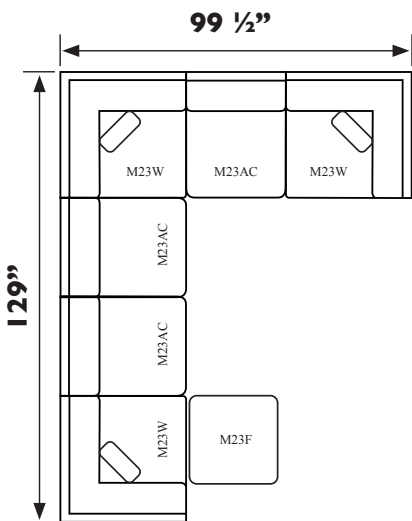

M23AC - Armless Chair

UNIT	SEAT
H: 36"	H: 20"
W: 29 1/2"	W: 29 1/2"
D: 35"	D: 20"

M23W - Wedge*

UNIT	SEAT
H: 36"	H: 20"
W: 35"	W: 22"
D: 35"	D: 22"

M23F - Ottoman

UNIT
H: 20"
W: 29 1/2"
D: 29 1/2"

All measurements are approximate.