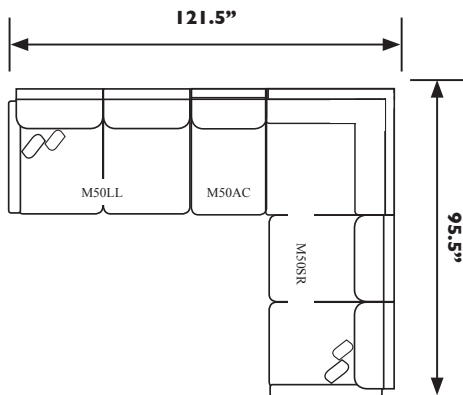

Easily coordinated. Beautiful comfort. Built to last. The only stationary sofas worthy of being called Best.

STATIONARY SOFAS

M50SL - Sofa (Left Arm)*
M50SR - Sofa (Right Arm)*

UNIT	SEAT
H: 37.5"	H: 20"
W: 95.5"	W: 70"
D: 41"	D: 24.5"

M50LL - Loveseat (Left Arm)*
M50LR - Loveseat (Right Arm)*

UNIT	SEAT
H: 37.5"	H: 20"
W: 56.5"	W: 48"
D: 41"	D: 24.5"

M50CL - Chaise (Left Arm)*
M50CR - Chaise (Right Arm)*

UNIT	SEAT
H: 37.5"	H: 20"
W: 32"	W: 30.5"
D: 66"	D: 48.5"

M50AL - Armless Loveseat

UNIT	SEAT
H: 37.5"	H: 20"
W: 48"	W: 48"
D: 41"	D: 24.5"

M50AC - Armless Chair

UNIT	SEAT
H: 37.5"	H: 20"
W: 24"	W: 24"
D: 41"	D: 24.5"

M50W - Wedge

UNIT	SEAT
H: 37.5"	H: 20"
W: 51"	W: 15.5 - 42.5"
D: 51"	D: 30.5"