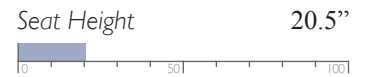

MEASUREMENTS

Cover Shown: 24511

Fabric

STATIONARY SOFAS