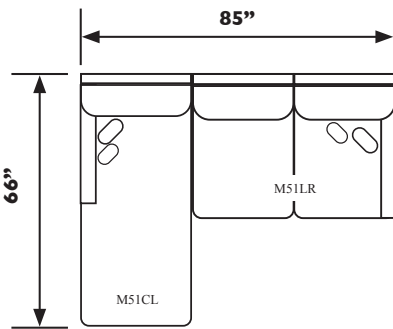

STATIONARY SOFAS

Easily coordinated. Beautiful comfort. Built to last. The only stationary sofas worthy of being called Best.

M51SL - Sofa (Left Arm)*
M51SR - Sofa (Right Arm)*

UNIT	SEAT
H: 36"	H: 20"
W: 94"	W: 70"
D: 41"	D: 23.5"

M51LL - Loveseat (Left Arm)*
M51LR - Loveseat (Right Arm)*

UNIT	SEAT
H: 36"	H: 20"
W: 54"	W: 48"
D: 41"	D: 23.5"

M51CL - Chaise (Left Arm)*
M51CR - Chaise (Right Arm)*

UNIT	SEAT
H: 36"	H: 20"
W: 31"	W: 24"
D: 66"	D: 47.5"

M51AL - Armless Loveseat

UNIT	SEAT
H: 36"	H: 20"
W: 48"	W: 48"
D: 41"	D: 23.5"

M51AC - Armless Chair

UNIT	SEAT
H: 36"	H: 20"
W: 24"	W: 24"
D: 41"	D: 23.5"

M51W - Wedge

UNIT	SEAT
H: 36"	H: 20"
W: 51"	W: 15.5 - 42.5"
D: 51"	D: 30.5"

STATIONARY SOFAS

All measurements are approximate.

*Comes with two pillows in choice of fabric, pillow 16