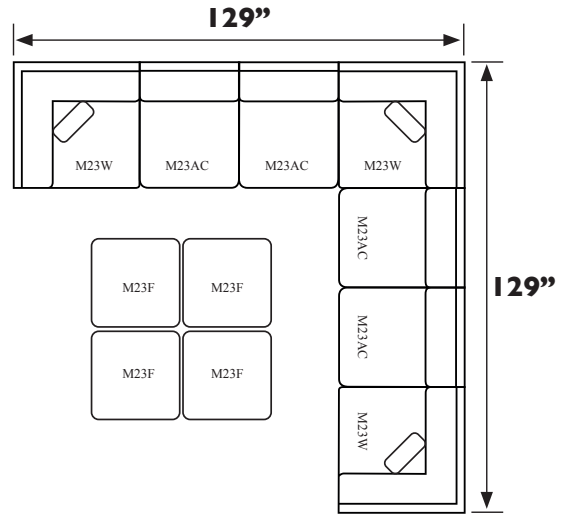

FI6H

Storage Ottoman
FI6H

FI6H MEASUREMENTS

Ottoman Height 20"

Ottoman Width 47"

Ottoman Depth 26.5"

Finish Options For All Models Shown:

Dark Walnut (DW)

M23AC - Armless Chair

UNIT	SEAT
H: 36"	H: 20"
W: 29 1/2"	W: 29 1/2"
D: 35"	D: 20"

M23W - Wedge*

UNIT	SEAT
H: 36"	H: 20"
W: 35"	W: 22"
D: 35"	D: 22"

M23F - Ottoman

UNIT
H: 20"
W: 29 1/2"
D: 29 1/2"

All measurements are approximate.