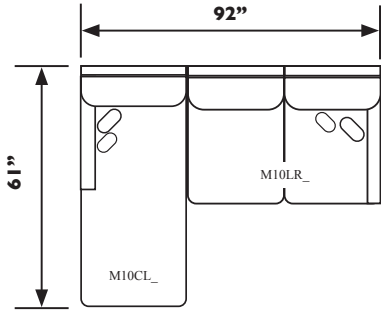

STATIONARY SOFAS

Easily coordinated. Beautiful comfort. Built to last. The only stationary sofas worthy of being called Best.