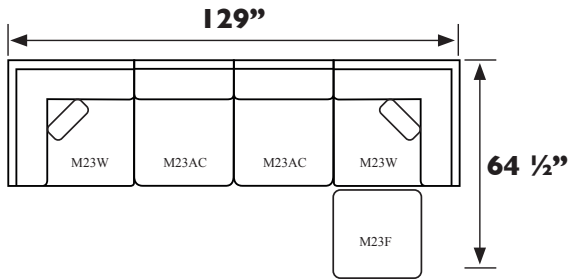

M23AC - Armless Chair

UNIT	SEAT
H: 36"	H: 20"
W: 29 1/2"	W: 29 1/2"
D: 35"	D: 20"

M23W - Wedge*

UNIT	SEAT
H: 36"	H: 20"
W: 35"	W: 22"
D: 35"	D: 22"

M23F - Ottoman

UNIT
H: 20"
W: 29 1/2"
D: 29 1/2"

All measurements are approximate.