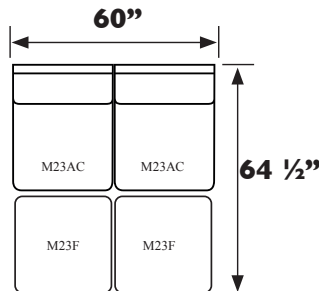

All measurements are approximate.

*Comes with two pillows in choice of fabric, pillow 6

† Add additional 1" to height for metal legs options

JELSEA SECTIONAL

Cover Shown: 19983C

360°

STATIONARY SOFAS

Easily coordinated. Beautiful comfort. Built to last. The only stationary sofas worthy of being called Best.

M23AC - Armless Chair

UNIT	SEAT
H: 36"	H: 20"
W: 29 1/2"	W: 29 1/2"
D: 35"	D: 20"

M23W - Wedge*

UNIT	SEAT
H: 36"	H: 20"
W: 35"	W: 22"
D: 35"	D: 22"

M23F - Ottoman

UNIT
H: 20"
W: 29 1/2"
D: 29 1/2"

All measurements are approximate.

M25CL - Chaise (Left Arm Facing)*†			
M25CR - Chaise (Right Arm Facing)*†			
UNIT	SEAT		
H: 37 1/2" W: 35" D: 65"	H: 19 1/2" W: 27 1/2" D: 22 1/2"		

M25LL - Loveseat (Left Arm Facing)*†			
M25LR - Loveseat (Right Arm Facing)*†			
UNIT	SEAT		
H: 37 1/2" W: 60" D: 40 1/2"	H: 19 1/2" W: 54 1/2" D: 22 1/2"		