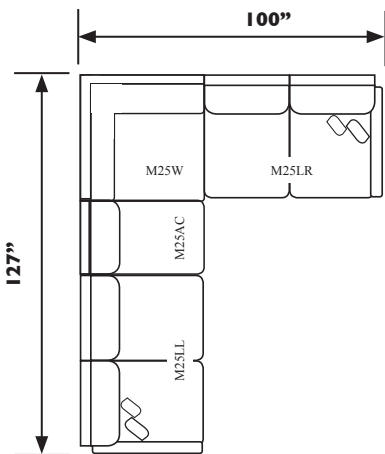

M25AC - Armless Chair		
UNIT	SEAT	
H: 37 1/2" W: 27" D: 40 1/2"	H: 19 1/2" W: 27 1/2" D: 22 1/2"