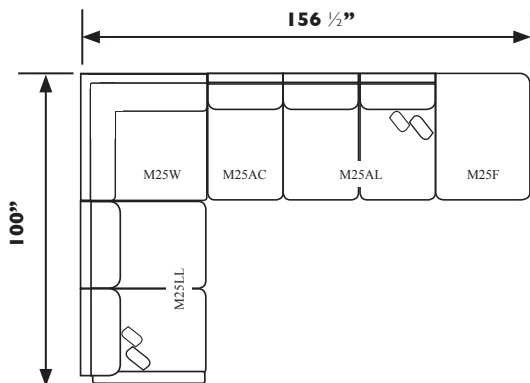

M25CL - Chaise (Left Arm Facing)*†			
M25CR - Chaise (Right Arm Facing)*†			
UNIT	SEAT		
H: 37 1/2" W: 35" D: 65"	H: 19 1/2" W: 27 1/2" D: 22 1/2"		

M25LL - Loveseat (Left Arm Facing)*†			
M25LR - Loveseat (Right Arm Facing)*†			
UNIT	SEAT		
H: 37 1/2" W: 60" D: 40 1/2"	H: 19 1/2" W: 54 1/2" D: 22 1/2"		

M25AL - Armless Loveseat		
UNIT	SEAT	
H: 37 1/2" W: 54" D: 40 1/2"	H: 19 1/2" W: 55 1/2" D: 22 1/2"	

M25AC - Armless Chair		
UNIT	SEAT	
H: 37 1/2" W: 27" D: 40 1/2"	H: 19 1/2" W: 27 1/2" D: 22 1/2"	

M25W - Wedge		
UNIT	SEAT	
H: 37 1/2" W: 40" D: 40"	H: 19 1/2" W: 22 1/2" D: 22 1/2"	