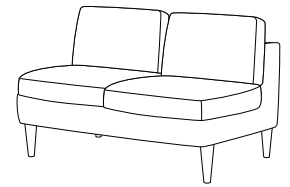

STATIONARY SOFAS

Easily coordinated. Beautiful comfort. Built to last. The only stationary sofas worthy of being called Best.

M10CL_ - Chaise (Left Arm Facing)*
M10CL_LU (Leather Match)
M10CR_ - Chaise (Right Arm Facing)*
M10CR_LU (Leather Match)

UNIT	SEAT
H: 35 1/2" †	H: 21 1/2" †
W: 35"	W: 30"
D: 61"	D: 47"

M10LL_ - Loveseat (Left Arm Facing)*
M10LL_LU (Leather Match)
M10LR_ - Loveseat (Right Arm Facing)*
M10LR_LU (Leather Match)

UNIT	SEAT
H: 35 1/2" †	H: 21 1/2" †
W: 57"	W: 53 1/2"
D: 36"	D: 22 1/2"

M10AL_ - Armless Loveseat
M10AL_LU (Leather Match)

UNIT	SEAT
H: 35 1/2" †	H: 21 1/2" †
W: 54"	W: 54"
D: 36"	D: 22 1/2"

M10AC_ - Armless Chair
M10AC_LU (Leather Match)

UNIT	SEAT
H: 35 1/2" †	H: 21 1/2" †
W: 27"	W: 27"
D: 36"	D: 22 1/2"

M10W_ - Wedge
M10W_LU (Leather Match)

UNIT	SEAT
H: 35 1/2" †	H: 21 1/2" †
W: 35"	W: 22 1/2"
D: 36"	D: 22 1/2"

Available Leg Finish Options†

Dark Walnut (DW)

Espresso (E)

Riverloom (R)

Brushed Gold (BG)

Brushed Nickel (BN)

All measurements are approximate.

*Comes with two pillows in choice of fabric, pillow 6

† Add additional 1" to height for metal legs options