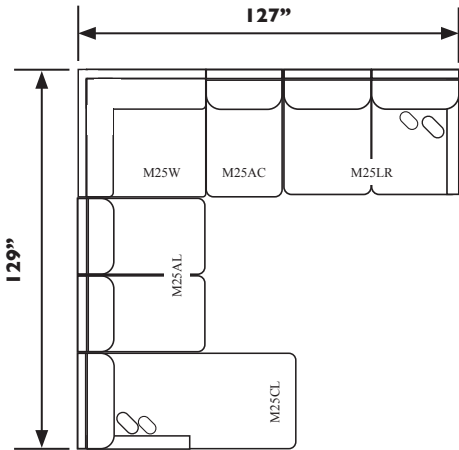

M25CL - Chaise (Left Arm Facing)*†			
M25CR - Chaise (Right Arm Facing)*†			
UNIT	SEAT		
H: 37 1/2" W: 35" D: 65"	H: 19 1/2" W: 27 1/2" D: 22 1/2"		

M25LL - Loveseat (Left Arm Facing)*†			
M25LR - Loveseat (Right Arm Facing)*†			
UNIT	SEAT		
H: 37 1/2" W: 60" D: 40 1/2"	H: 19 1/2" W: 54 1/2" D: 22 1/2"		

M25AL - Armless Loveseat		
UNIT	SEAT	
H: 37 1/2" W: 54" D: 40 1/2"	H: 19 1/2" W: 55 1/2" D: 22 1/2"	

M25AC - Armless Chair		
UNIT	SEAT	
H: 37 1/2" W: 27" D: 40 1/2"	H: 19 1/2" W: 27 1/2" D: 22 1/2"	

M25W - Wedge		
UNIT	SEAT	
H: 37 1/2" W: 40" D: 40"	H: 19 1/2" W: 22 1/2" D: 22 1/2"	