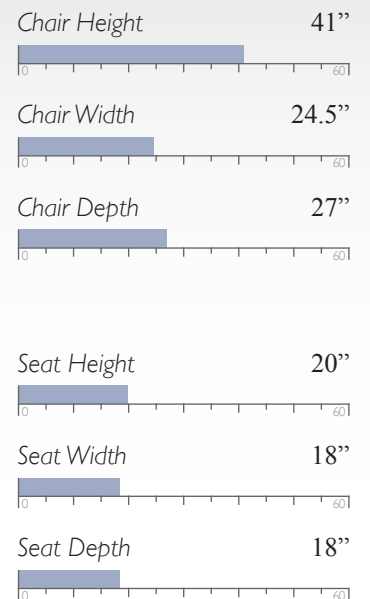

MEASUREMENTS

Shown in Espresso (E)

Can order 1 unit per carton (9820_1)