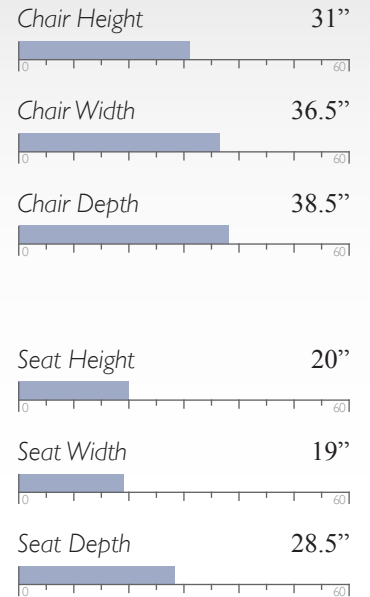

MEASUREMENTS

Cover Shown: 28549

Shown in Dark Walnut (DW)*

*Wooden base model, must specify finish code: 2928_
ie -- 2928DW for Dark Walnut base
2 pillows standard, body cover (Pillow 5)