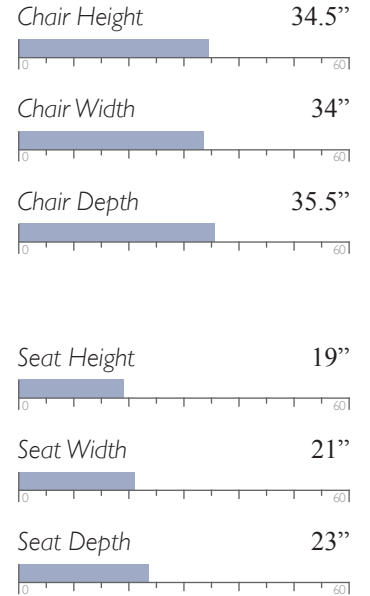

MEASUREMENTS

SWIVEL CHAIRS