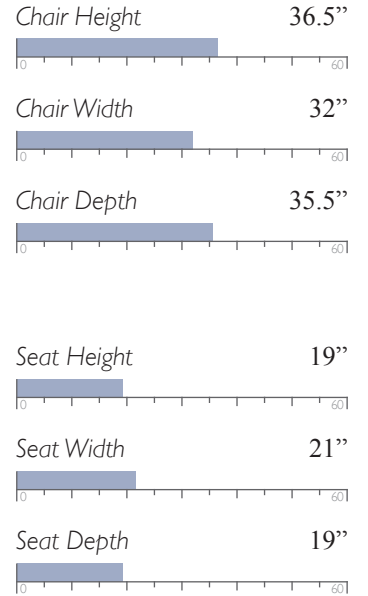

MEASUREMENTS

Also available as a Swivel Glider (2277), see page 34