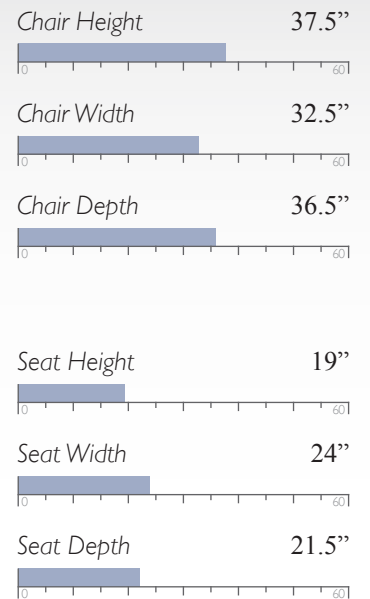

MEASUREMENTS

All measurements are approximate.