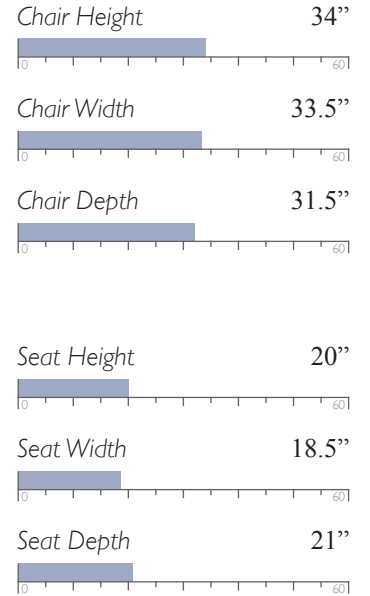

Chair Depth 35.5"

Seat Height 19"

Seat Width 21"

Seat Depth 19"

Cover Shown: 25719

Matching ottoman, FG52, see page 72

Also available as a Swivel Barrel (2278), see page 46

All measurements are approximate.

SWIVEL GLIDERS

The only upholstered chairs worthy of being called Best.

Cover Shown: 22044

KAHLARI

Swivel Glider
2287

MEASUREMENTS

Cover Shown: 20936

Matching ottoman FG17, see page 72

HALLOND

Swivel Glider
2297

MEASUREMENTS

SWIVEL GLIDERS

The only upholstered chairs worthy of being called Best.

ELAINE

Swivel Glider
2557

MEASUREMENTS

Chair Height 30"

Chair Width 30.5"

Chair Depth 31"

Seat Height 18"

Seat Width 19.5"

Seat Depth 20"

Matching ottoman, F52, see page 72

Also available as a Swivel Barrel (2558), see page 47