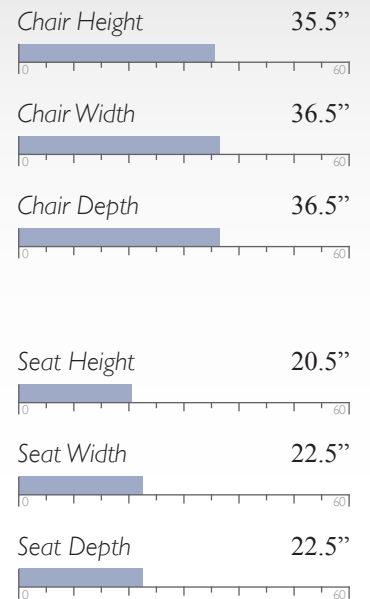

MEASUREMENTS

Also available as a Swivel Glider (2837), see page 37