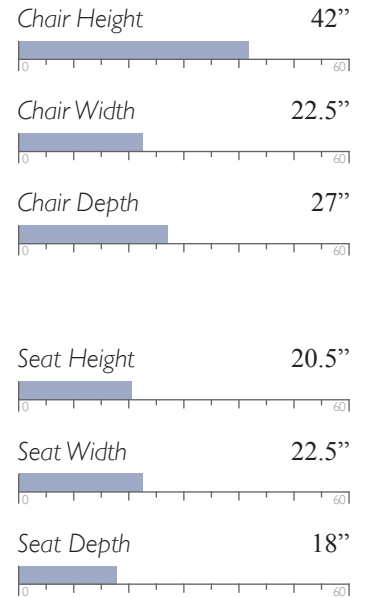

MEASUREMENTS

Cover Shown: 28103

Castered version of the 9810 Hazel Dining Chair

Can order 1 unit per carton (9815/1)
Can order 2 units per carton (9815/2)