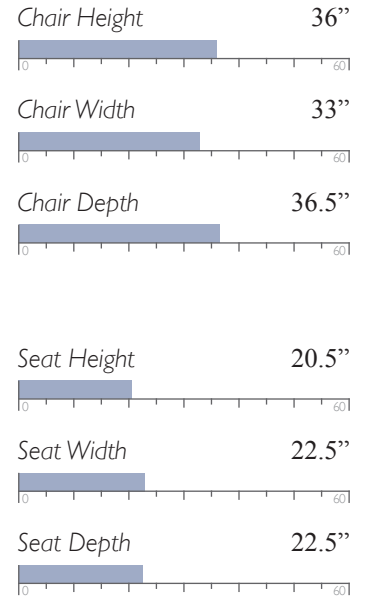

MEASUREMENTS