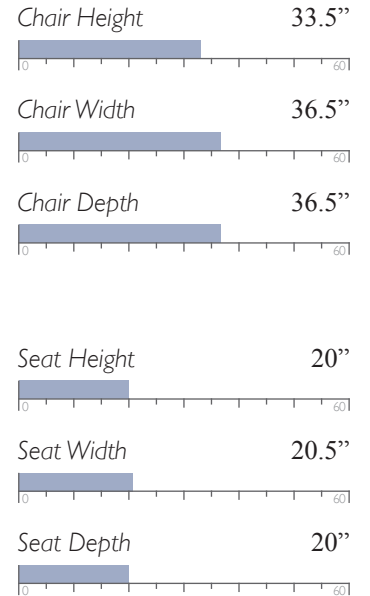

MEASUREMENTS

Also available as a Swivel Glider (2877), see page 38

SWIVEL CHAIRS