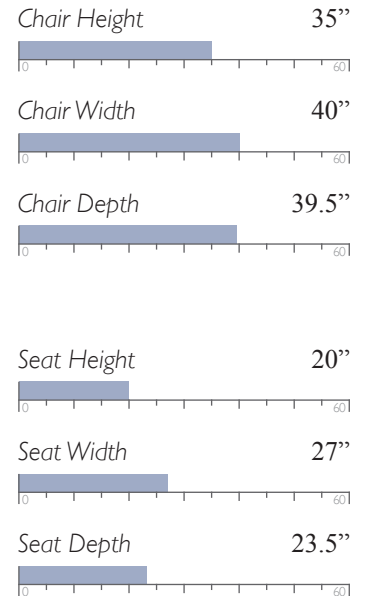

MEASUREMENTS