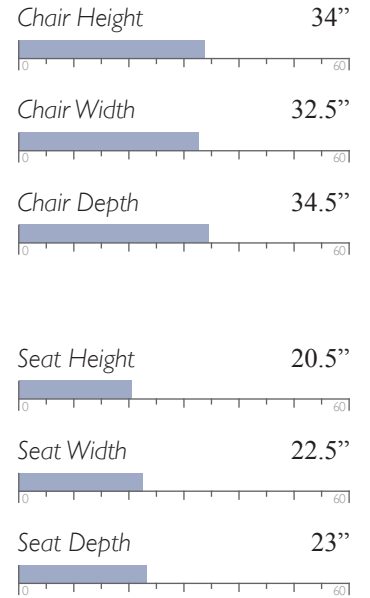

MEASUREMENTS

Cover Shown: 26093A

Matching ottoman, FG52, see page 72

Also available as a Club Chair (2000), see page 19

SWIVEL GLIDERS