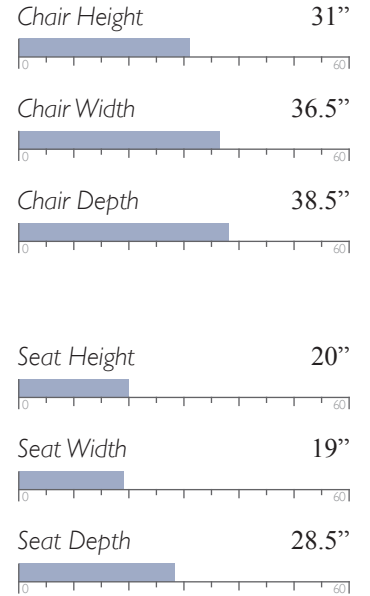

SWIVEL CHAIRS

The only upholstered chairs worthy of being called Best.

ALANNA

Swivel Barrel
2928

MEASUREMENTS

Cover Shown: 31023

Fabric base model

2 pillows standard, body cover (Pillow 5)