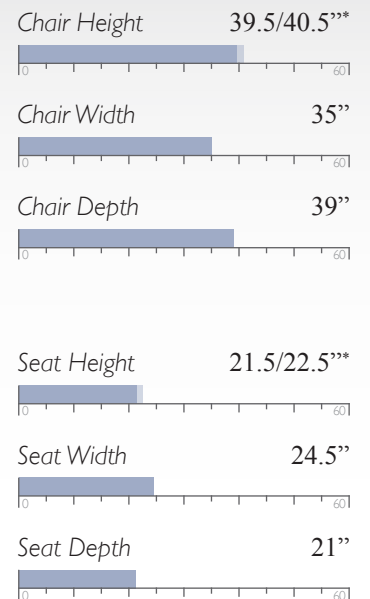

MEASUREMENTS

Cover Shown: 34727

Shown in Dark Walnut (DW)
Matching ottoman F10, see page 70

*Metal legs add an additional 1" to all height measurements