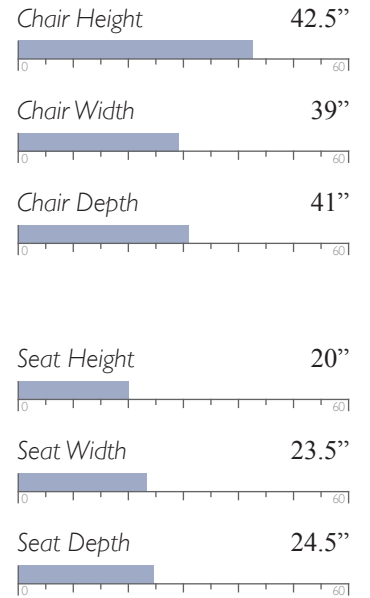

Seat Height 21.5"

Seat Width 20"

Seat Depth 21"

Matching ottoman FG60, see page 72

SWIVEL GLIDERS

The only upholstered chairs worthy of being called Best.

SWIVEL CHAIRS

The only upholstered chairs worthy of being called Best.

Cover Shown: 19693B

HANWAY SWIVEL

Swivel Chair
C50SW

MEASUREMENTS

Also available as a Club Chair (C50), see page 14

Cover Shown: 22259

CAVERRA SWIVEL

Swivel Chair
C51SW