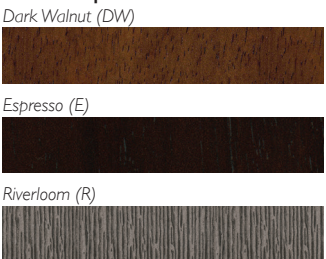

Finish Options:

F42
Fabric only

MEASUREMENTS	
Height	19"
Width	26.5"
Depth	20"

Finish Options:

F43
Fabric only

MEASUREMENTS	
Height	19"
Width	26.5"
Depth	20"

Finish Options:

F44
Fabric only