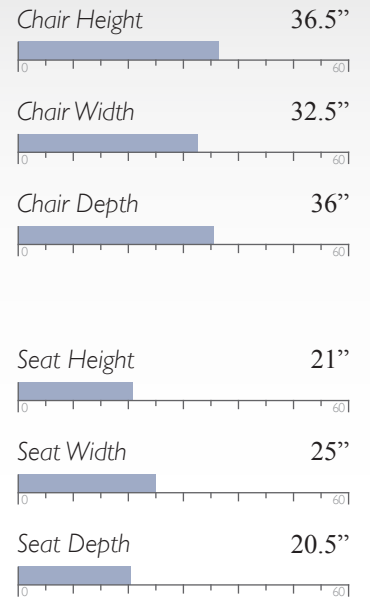

Chair Depth 35.5"

Seat Height 19"

Seat Width 21"

Seat Depth 19"

Cover Shown: 25719

Matching ottoman, FG52, see page 72

Also available as a Swivel Barrel (2278), see page 46

All measurements are approximate.

SWIVEL GLIDERS

The only upholstered chairs worthy of being called Best.

Cover Shown: 22044

KAHLARI

Swivel Glider
2287

MEASUREMENTS

Cover Shown: 20936

Matching ottoman FG17, see page 72

HALLOND

Swivel Glider
2297

MEASUREMENTS

SWIVEL GLIDERS

The only upholstered chairs worthy of being called Best.

ELAINE

Swivel Glider
2557

MEASUREMENTS

Chair Height 30"

Chair Width 30.5"

Chair Depth 31"

Seat Height 18"

Seat Width 19.5"

Seat Depth 20"

Matching ottoman, F52, see page 72

Also available as a Swivel Barrel (2558), see page 47