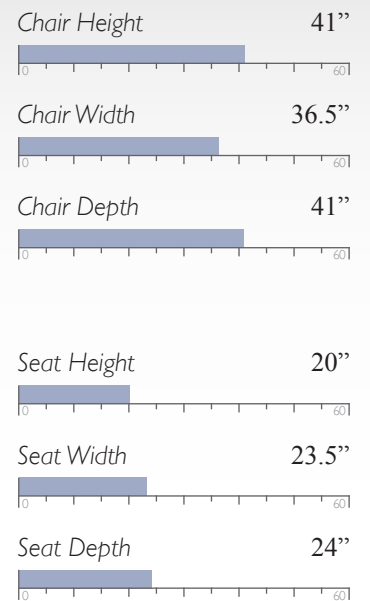

Seat Height 21.5"

Seat Width 20"

Seat Depth 21"

Matching ottoman FG60, see page 72

SWIVEL GLIDERS

The only upholstered chairs worthy of being called Best.

SWIVEL CHAIRS

The only upholstered chairs worthy of being called Best.

Cover Shown: 19693B

HANWAY SWIVEL

Swivel Chair
C50SW

MEASUREMENTS

Also available as a Club Chair (C50), see page 14

Cover Shown: 22259

CAVERRA SWIVEL

Swivel Chair
C51SW

MEASUREMENTS

Also available as a Club Chair (C50), see page 14

All measurements are approximate.

SWIVEL CHAIRS

The only upholstered chairs worthy of being called Best.

Cover Shown: 19702B

Shown in Espresso (E)