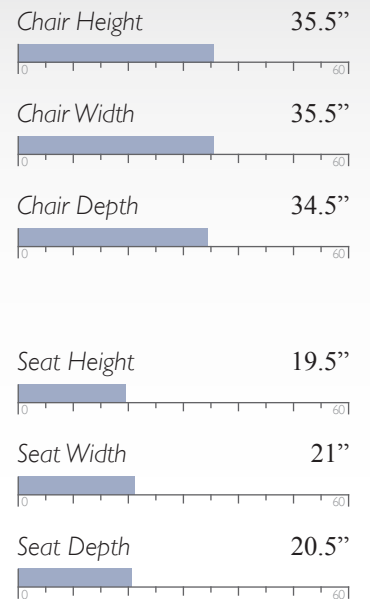

MEASUREMENTS

Also available as a Swivel Glider (2877), see page 38

SWIVEL CHAIRS

Cover Shown: 22896

KAYLEE

Swivel Barrel
2888

MEASUREMENTS

Also available as a Swivel Glider (2887), see page 38