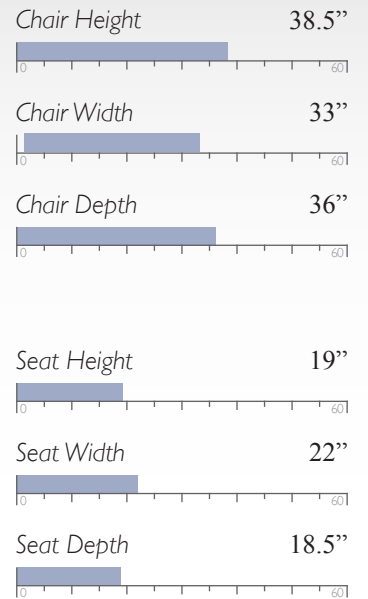

MEASUREMENTS

Also available as a Swivel Glider (2277), see page 34

Cover Shown: 20735

AUBREY

Swivel Barrel
2318

MEASUREMENTS

Matching ottomans F21 and FG50, see pages 70 & 72

All measurements are approximate.

SWIVEL CHAIRS

The only upholstered chairs worthy of being called Best.

ELAINE

Swivel Barrel
2558

MEASUREMENTS

Chair Height 30"

Chair Width 30.5"

Chair Depth 31"