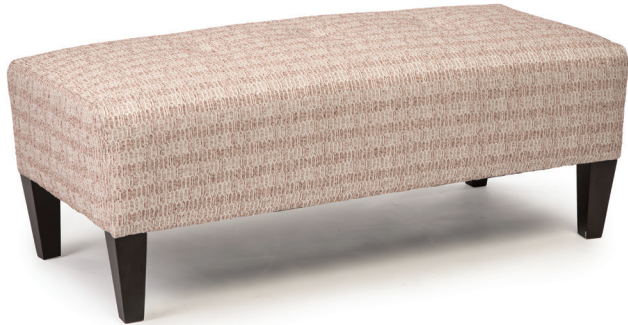

BENCHES

Easily coordinated. Beautiful comfort. Built to last. The only benches worthy of being called Best.

KENAI

Bench Ottoman
9920

Finish Options:

Dark Walnut (DW)

Espresso (E)

Riverloom (R)

MEASUREMENTS

Bench Height 18"

Bench Width 48"

Bench Depth 21.5"

Shown in Espresso (E)

Also available with two pillow option (9920_2P) - same fabric (Pillow 6)