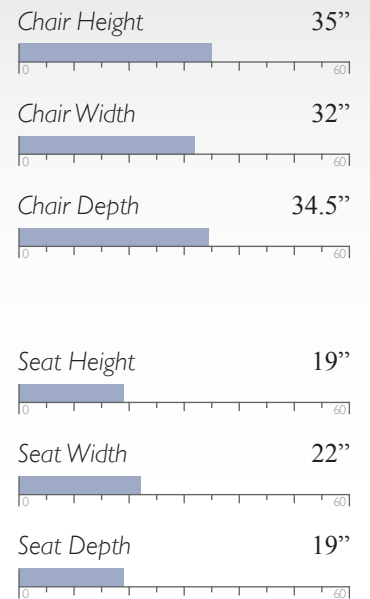

Seat Width 22"

Seat Depth 20.5"

Cover Shown: 21603B

Matching ottoman FG60, see page 72

Also available as a Club Chair (1570), see page 18

All measurements are approximate.

SWIVEL GLIDERS

The only upholstered chairs worthy of being called Best.

CASIMERE

Swivel Glider
2007

MEASUREMENTS

Cover Shown: 26093A

Matching ottoman, FG52, see page 72

Also available as a Club Chair (2000), see page 19

SWIVEL GLIDERS

AYLA

Swivel Glider
2147

MEASUREMENTS

Cover Shown: 20533

All measurements are approximate.

SWIVEL GLIDERS

The only upholstered chairs worthy of being called Best.

360°

BRIANNA

Swivel Glider
2267

MEASUREMENTS

Chair Height 38"

Chair Width 30"

Chair Depth 36.5"

Seat Height 19"

Seat Width 20.5"

Seat Depth 21.5"