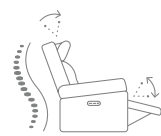

FEATURES

TRIPLE POWER