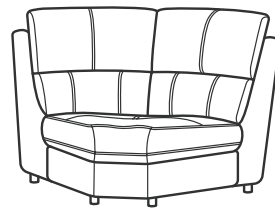

1041-57PH, -72, -59PH, -23, -19 & -58PH
body leather: 946-72

Henry

FLEXSTEEL®

Effortless Comfort

The refined Henry collection is designed to enhance the aesthetic of your living space while keeping you and your family comfortable. This full suite of power reclining furniture features a generously scaled frame, contoured seating and padded arms with a unique sculptural shape and welt trim. Independently adjust the headrest, recline, and lumbar for support in all the right places. And our Zero Gravity recline technology gives you a feeling of weightlessness while you relax. Bring it all home with Henry.

SH = Seat Height | SW = Seat Width
SD = Seat Depth | AH = Arm Height
OD = Open Depth | WC = Wall Clearance

MOTION GROUP COLLECTION

-62PH POWER RECLINING SOFA WITH POWER HEADRESTS & LUMBAR

Shown in leather 946-71
44H 86W 41D
21SH 67SW 22SD 27AH 68OD 7WC

-50PH POWER RECLINER WITH POWER HEADREST & LUMBAR

Shown in fabric 425-01
44H 40W 41D
21SH 22SW 22SD 27AH 68OD 7WC

SECTIONAL PIECES

-19 ARMLESS CHAIR

44H 32W 41D
21SH 32SW 22SD

-23 FULL WEDGE

44H 70W 41D
21SH 44SW 26SD