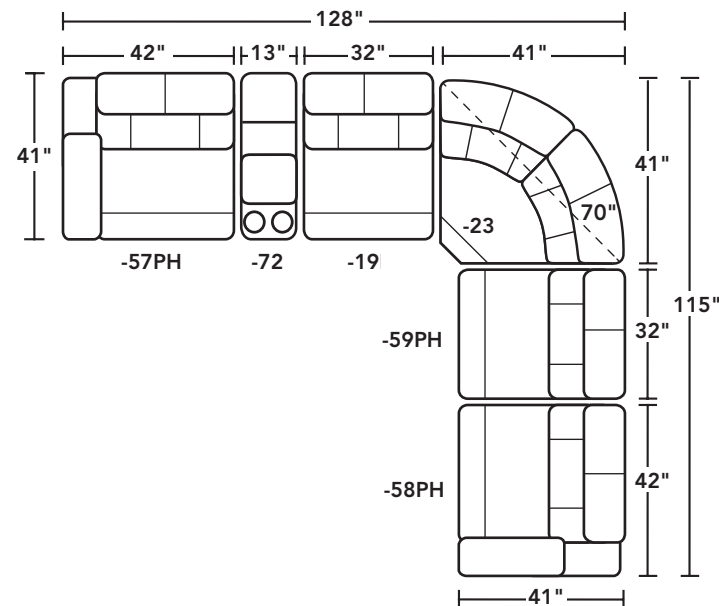

Henry

1041 fabric & leather

SH = Seat Height | SW = Seat Width
SD = Seat Depth | AH = Arm Height
OD = Open Depth | WC = Wall Clearance

MOTION GROUP COLLECTION

Shown in leather 946-71
44H 86W 41D
21SH 67SW 22SD 27AH 68OD 7WC

Shown in leather 946-80
44H 75W 41D
21SH 44SW 22SD 27AH 68OD 7WC

Shown in leather 946-72
44H 63W 41D
21SH 44SW 22SD 27AH 68OD 7WC

Shown in fabric 425-01
44H 40W 41D
21SH 22SW 22SD 27AH 68OD 7WC

SECTIONAL PIECES

44H 32W 41D
21SH 32SW 22SD

44H 70W 41D
21SH 44SW 26SD

44H 42W 41D
21SH 31SW 22SD 27AH 68OD

44H 42W 41D
21SH 31SW 22SD 27AH 68OD

44H 32W 41D
21SH 32SW 22SD 68OD

44H 13W 41D

SAMPLE CONFIGURATIONS

DESIGNED FROM THE INSIDE OUT

For over 100 years, the Blue Steel Spring™ has differentiated Flexsteel products. Its strength and resilience creates a "just right" balance of softness, support and quality. So whether you've got big people or little people, wild jumpers or careless ploppers—not to worry—the Blue Steel Spring has got your back.

WARRANTY INFORMATION

Lifetime Limited Warranty: Springs, wood frames, seat cushions, and reclining mechanisms

Five-Year Limited Warranty: Mechanical and electrical components

One-Year Limited Warranty: Upholstery materials
Visit www.flexsteel.com for complete warranty details.