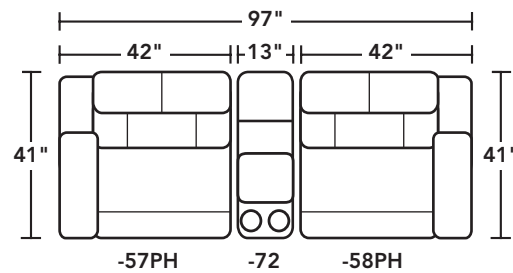

SAMPLE CONFIGURATIONS